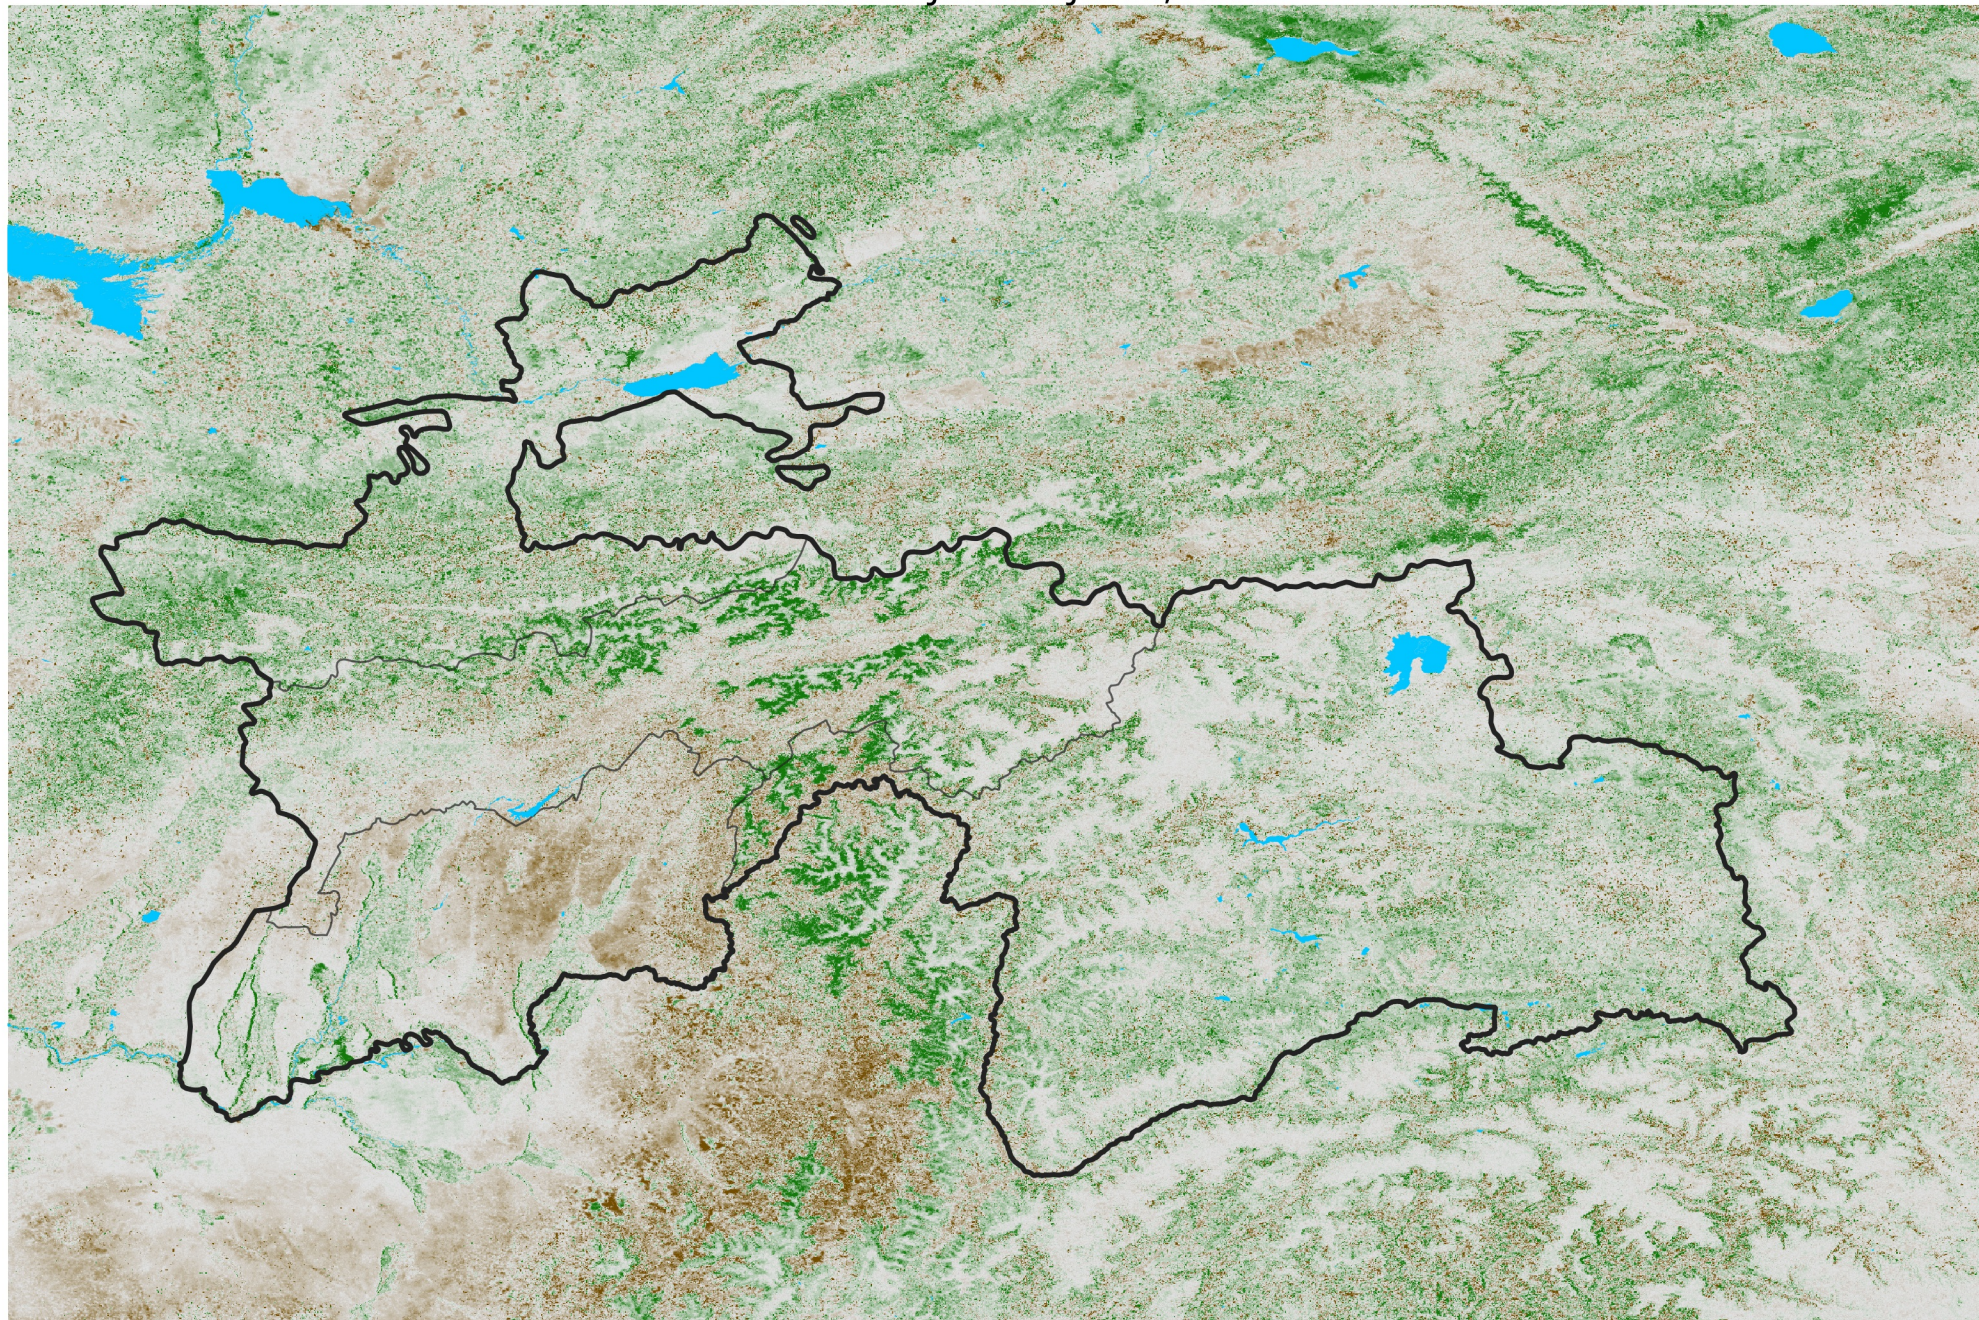

# Tajikistan NDVI Difference

2016 minus 2015

Period 37 / Jun 26 - Jul 05, 2016

## NDVI Difference

< -0.3   -0.2   -0.1   -0.05   0.05   0.1   0.2   > 0.3

Negative

No Difference

Positive