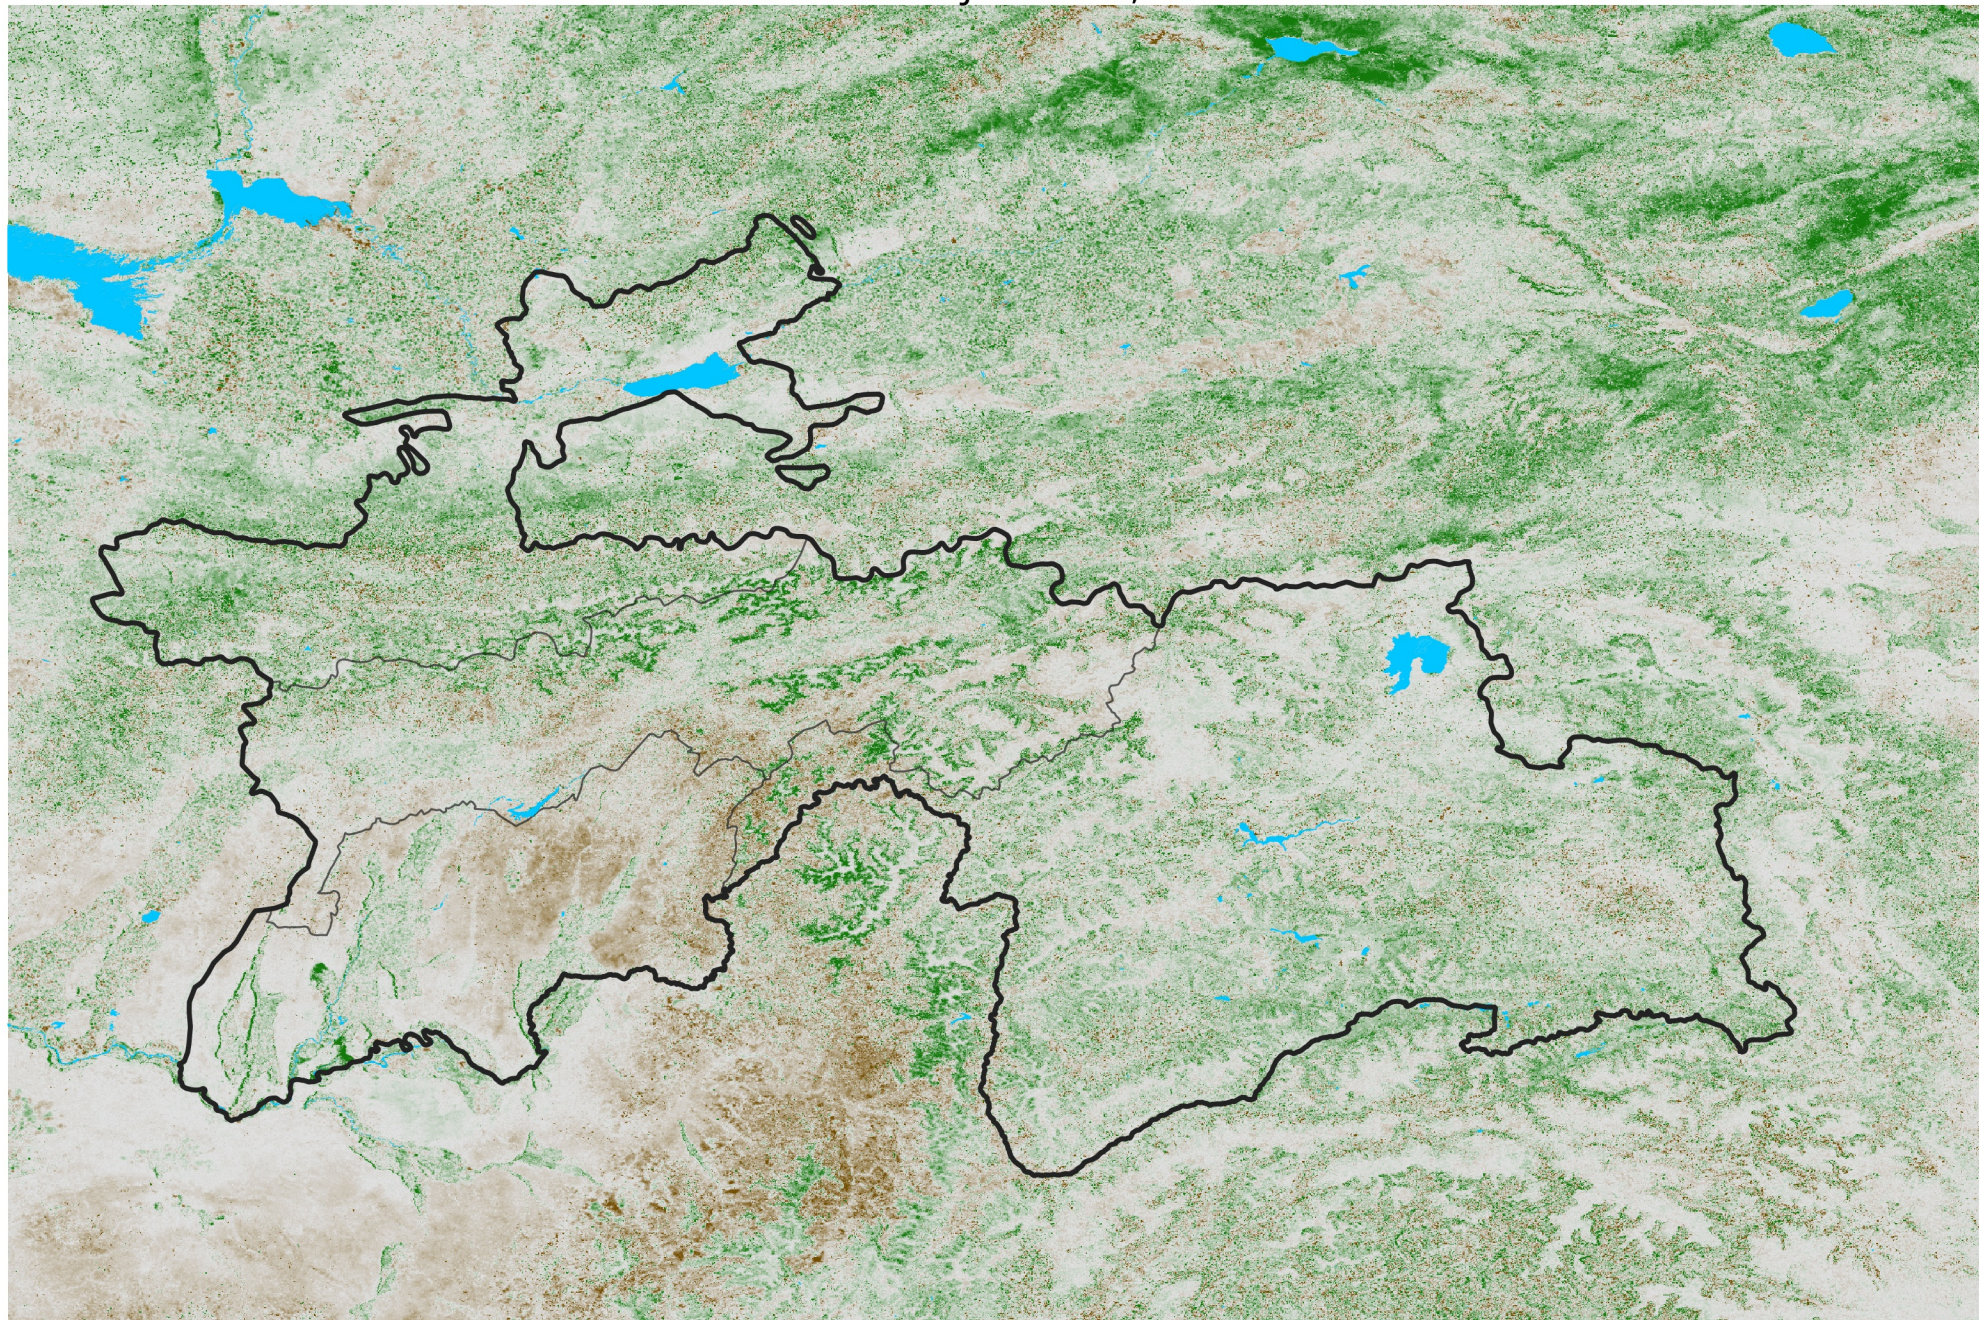

Tajikistan NDVI Difference

2016 minus 2015

Period 40 / Jul 11 - 20, 2016

NDVI Difference

< -0.3 -0.2 -0.1 -0.05 0.05 0.1 0.2 > 0.3

Negative

No Difference

Positive