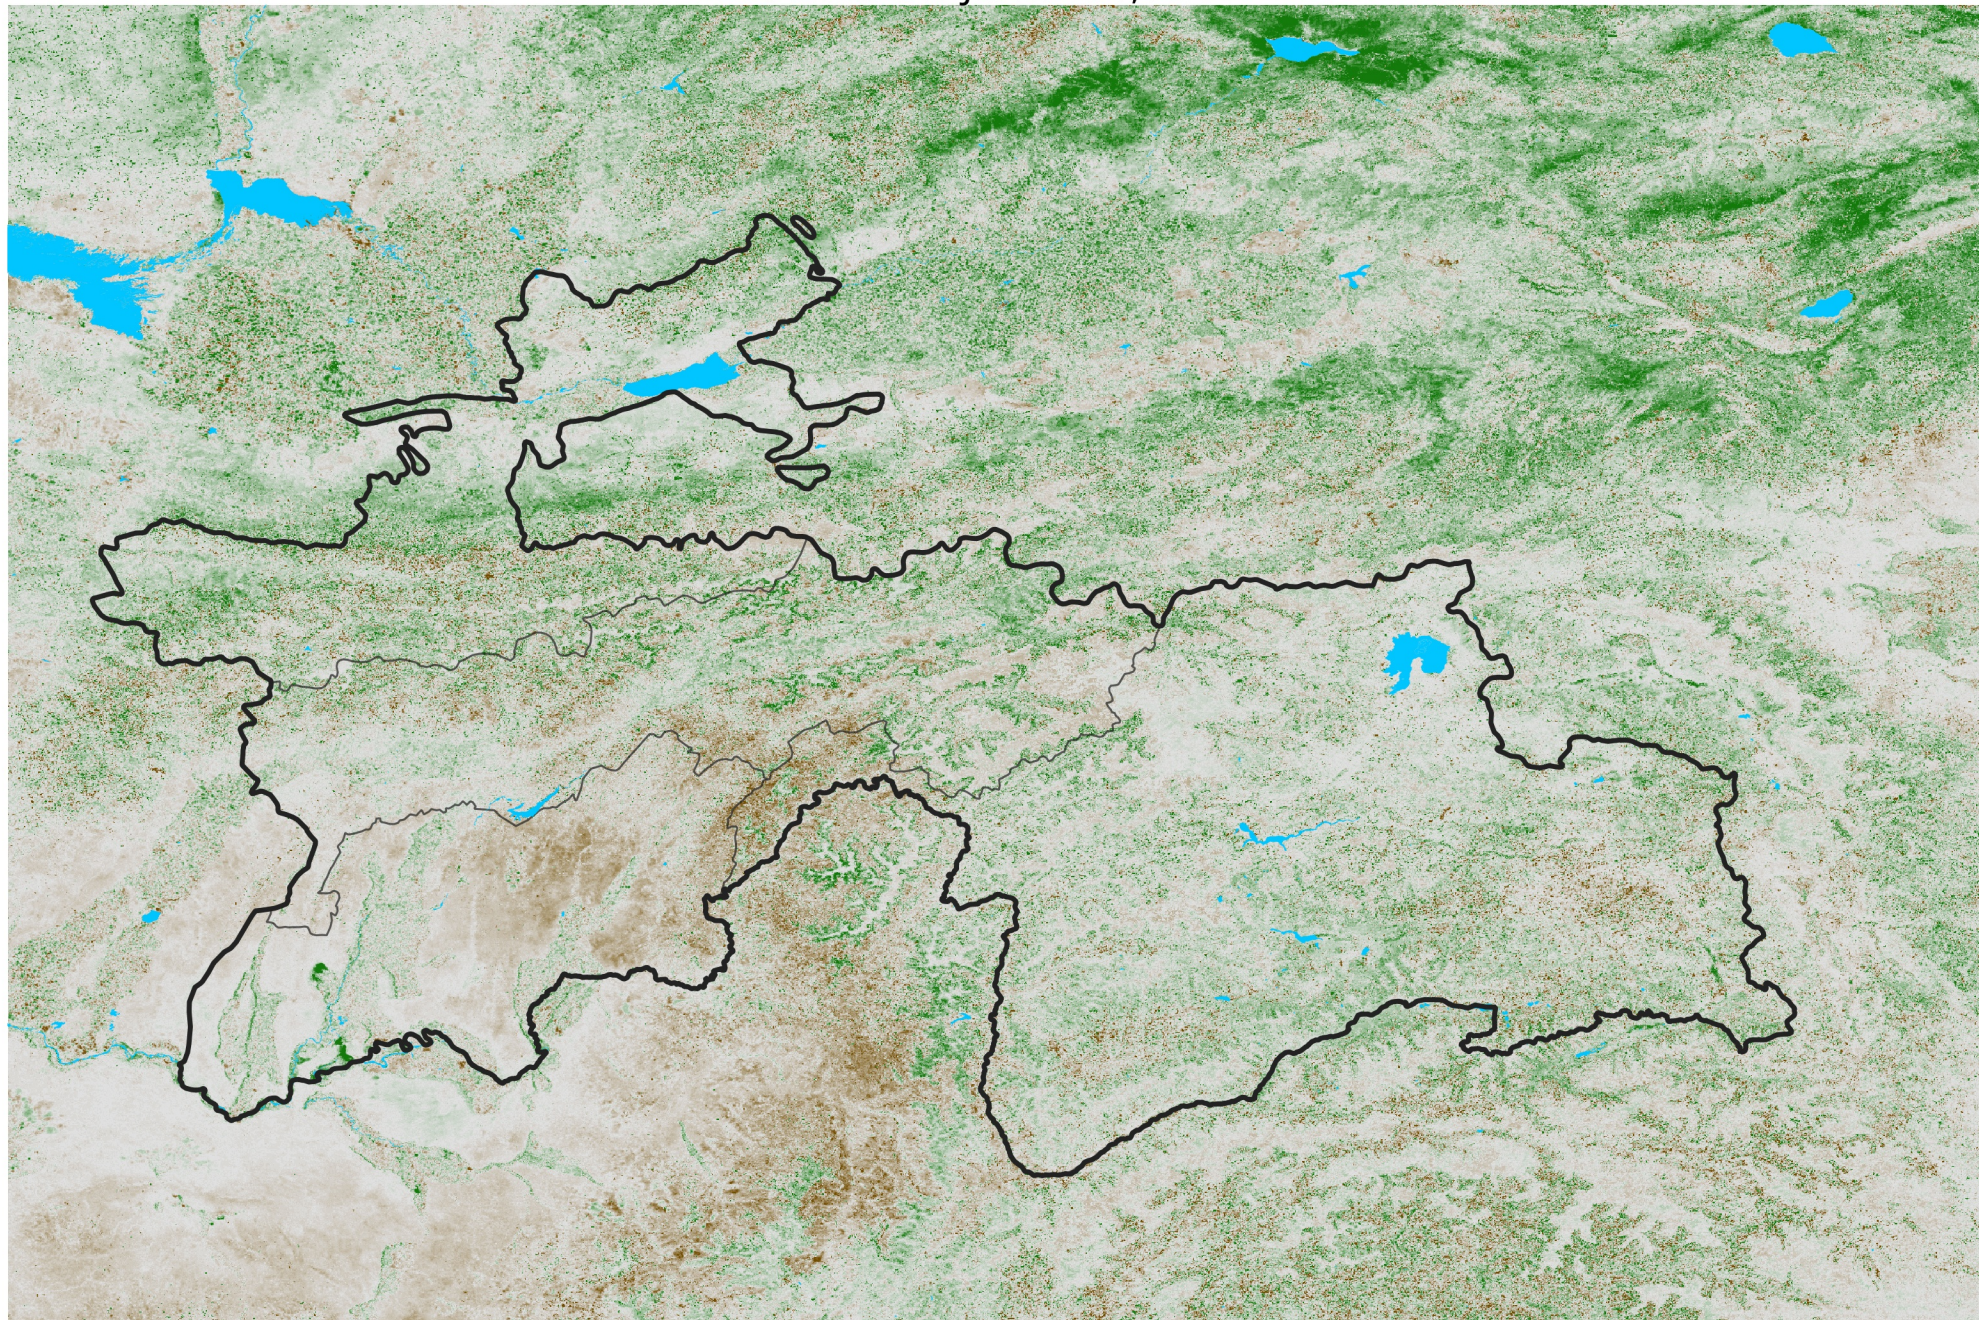

Tajikistan NDVI Difference

2016 minus 2015

Period 42 / Jul 21 - 31, 2016

NDVI Difference

< -0.3 -0.2 -0.1 -0.05 0.05 0.1 0.2 > 0.3

Negative

No Difference

Positive