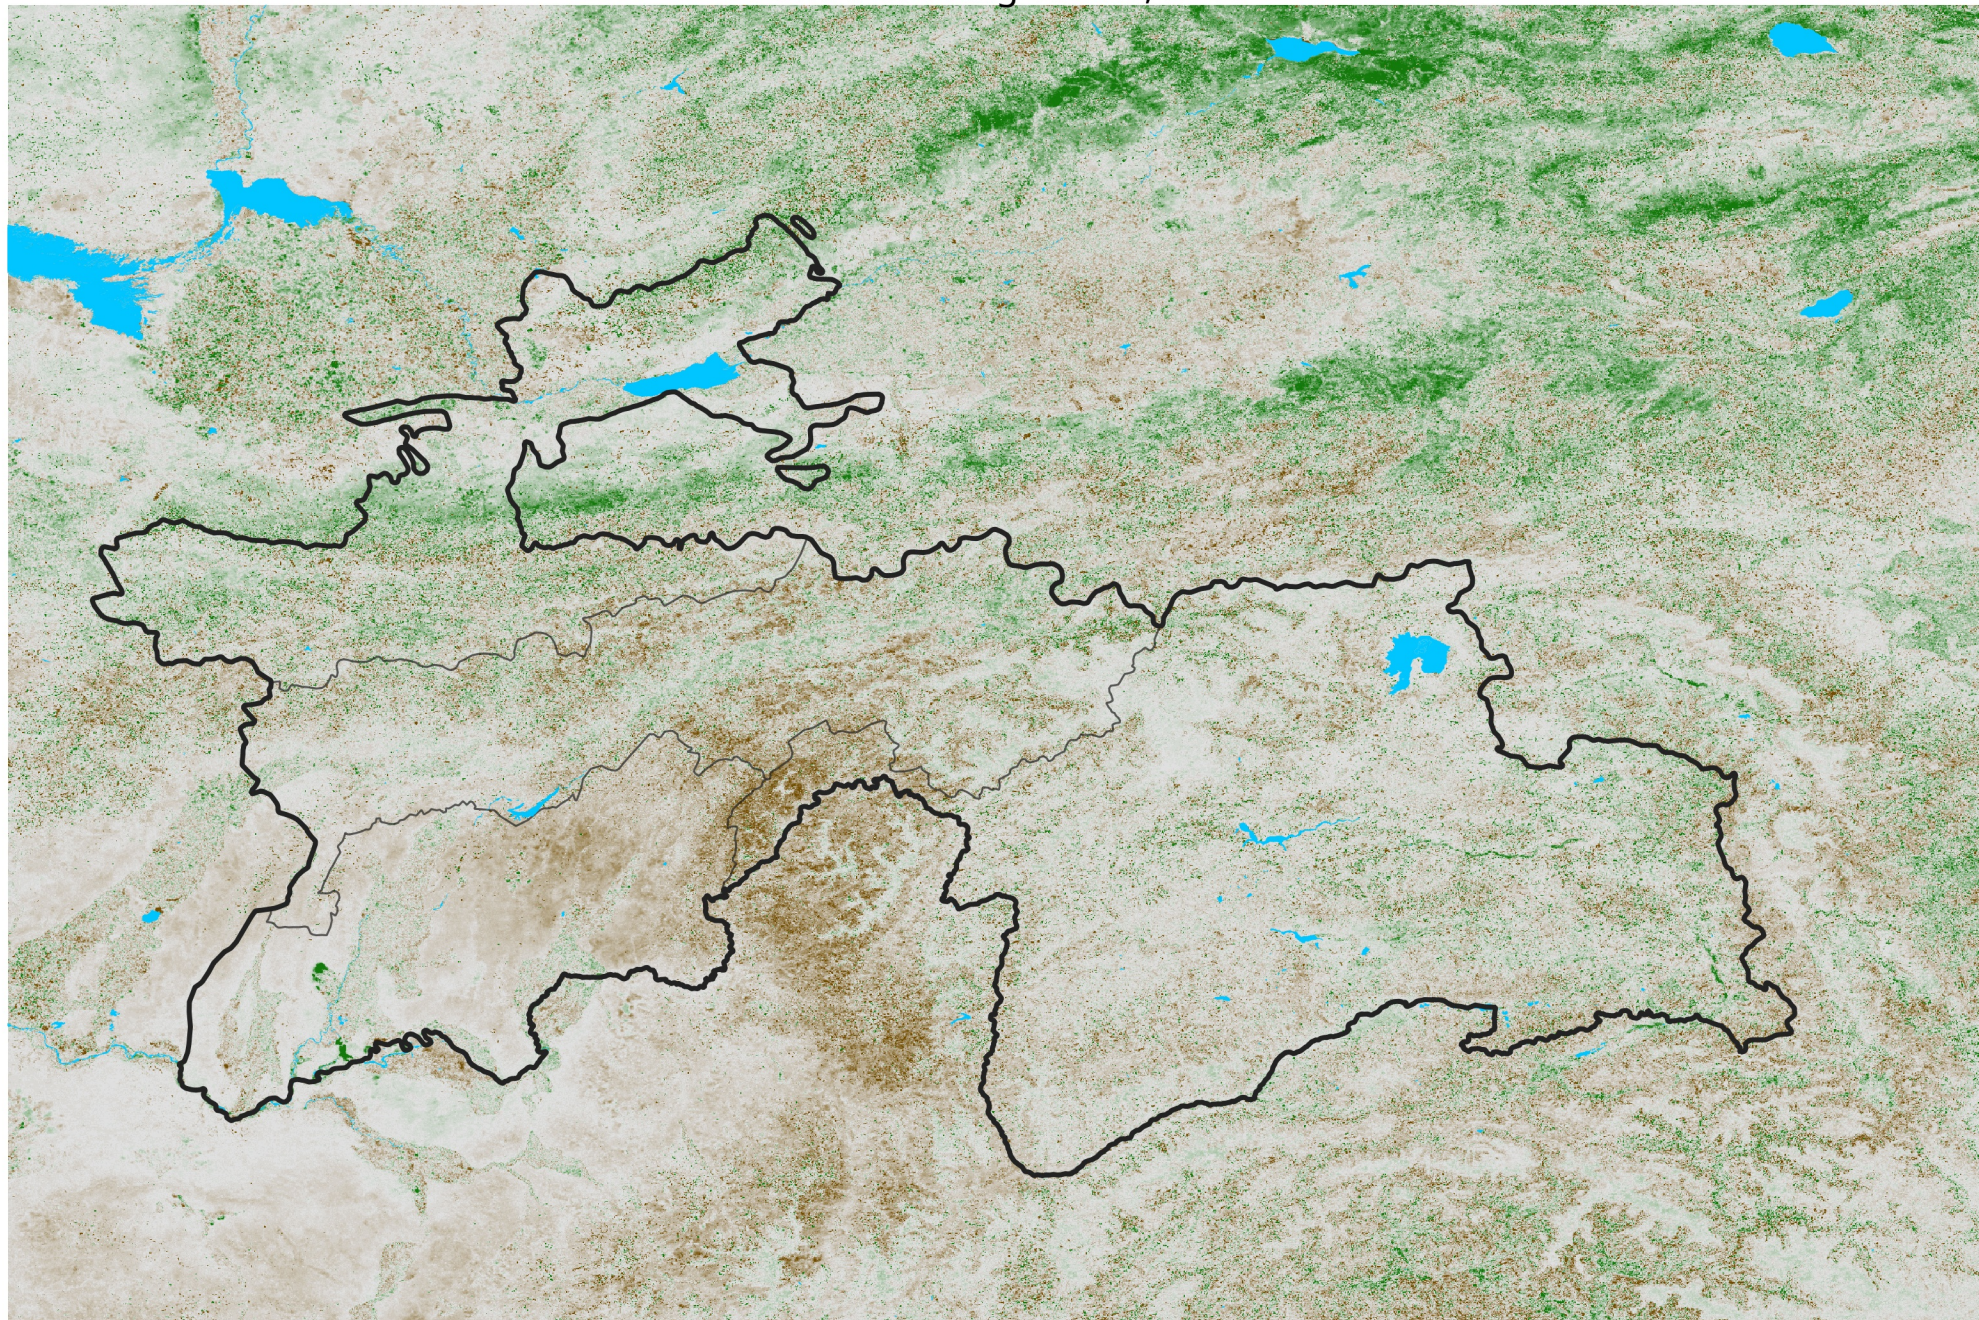

# Tajikistan NDVI Difference

2016 minus 2015

Period 47 / Aug 16 - 25, 2016

## NDVI Difference

< -0.3   -0.2   -0.1   -0.05   0.05   0.1   0.2   > 0.3

Negative

No Difference

Positive