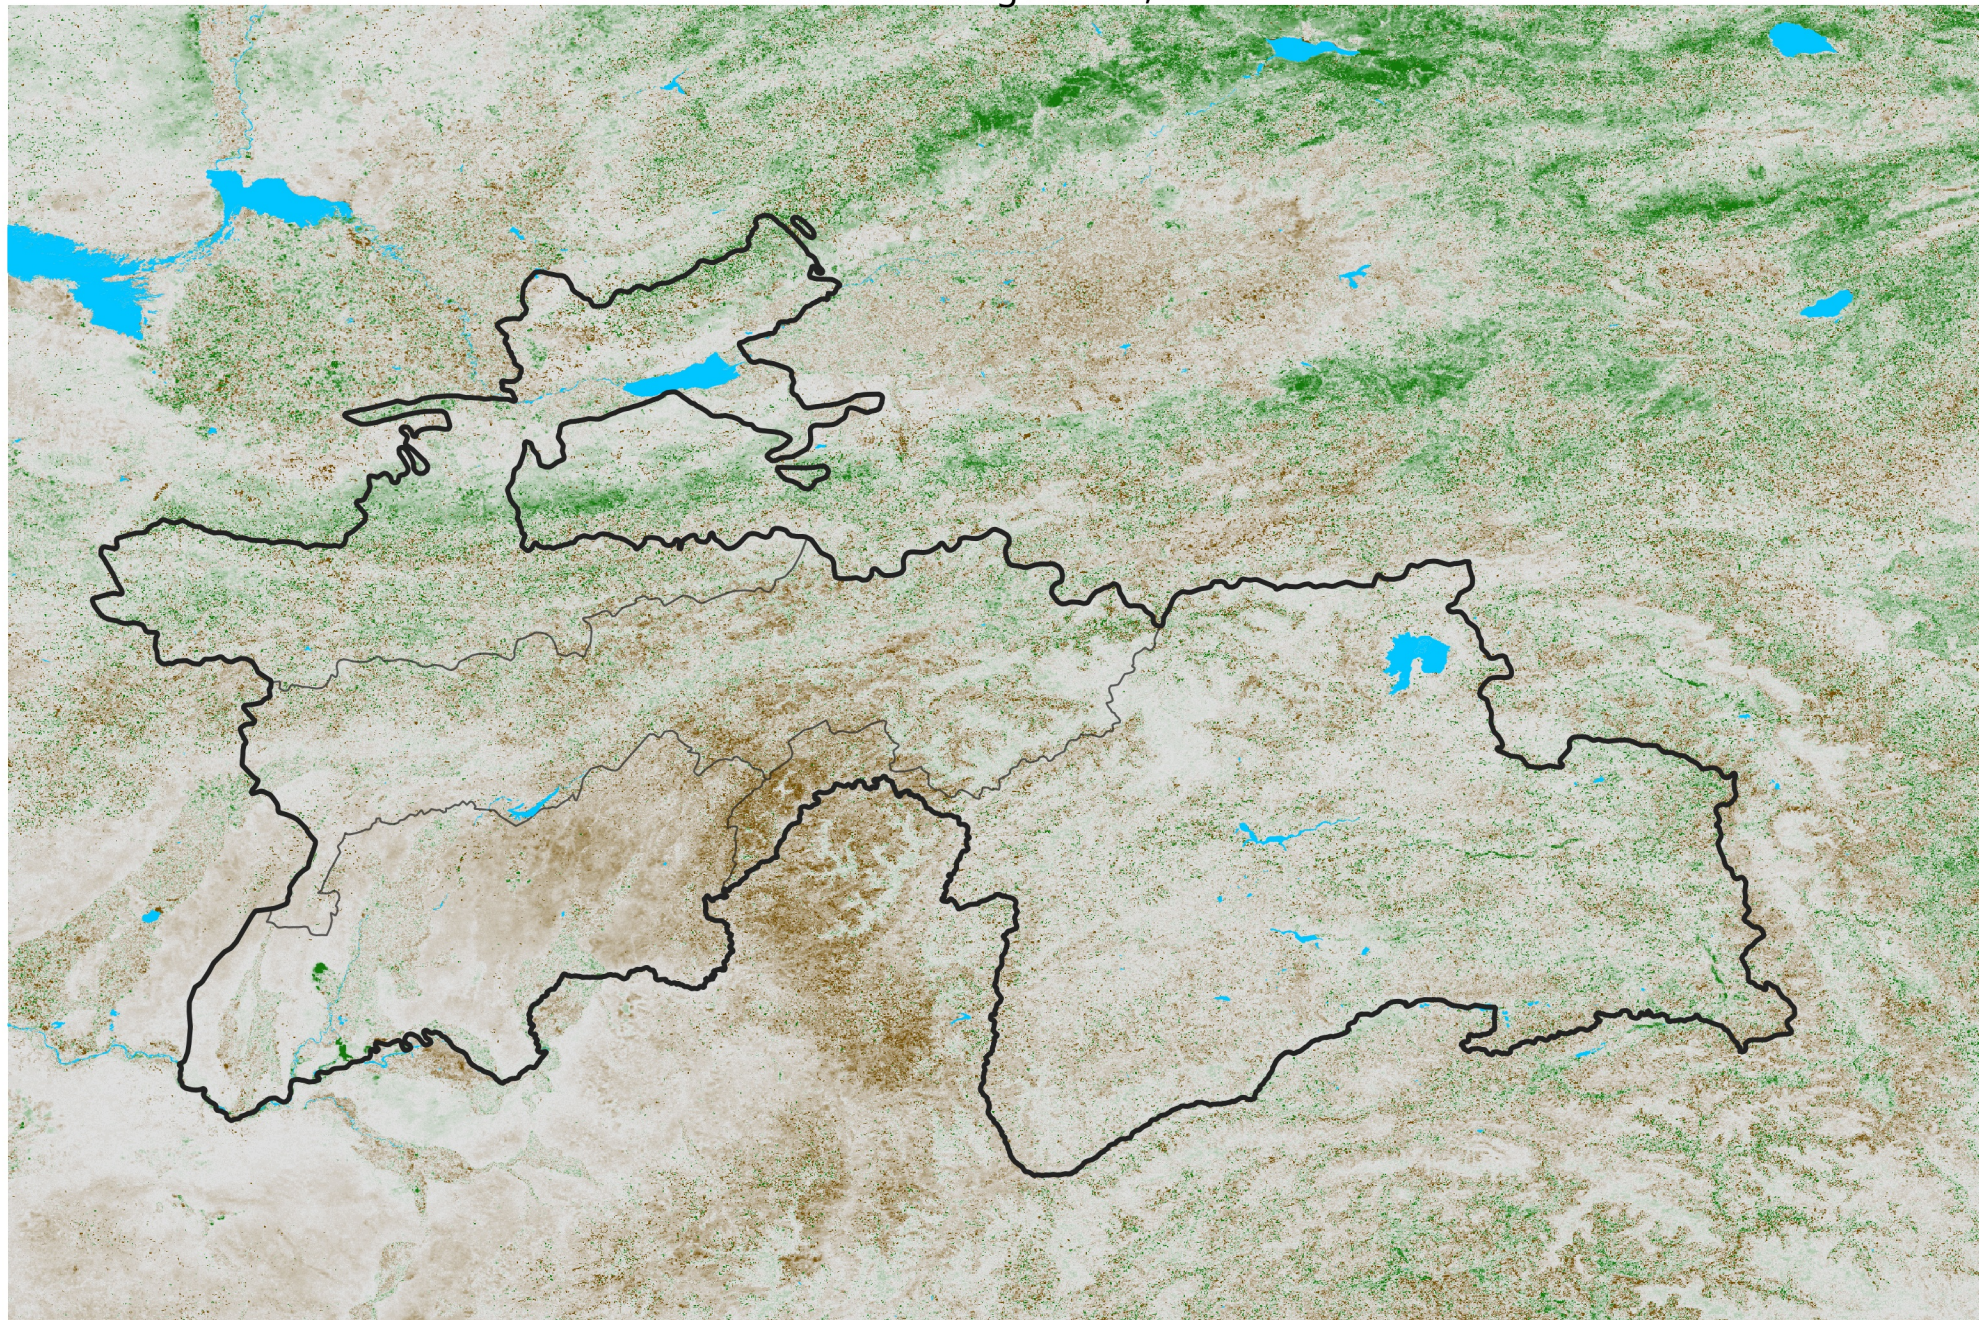

Tajikistan NDVI Difference

2016 minus 2015

Period 48 / Aug 21 - 31, 2016

NDVI Difference

< -0.3 -0.2 -0.1 -0.05 0.05 0.1 0.2 > 0.3

Negative

No Difference

Positive