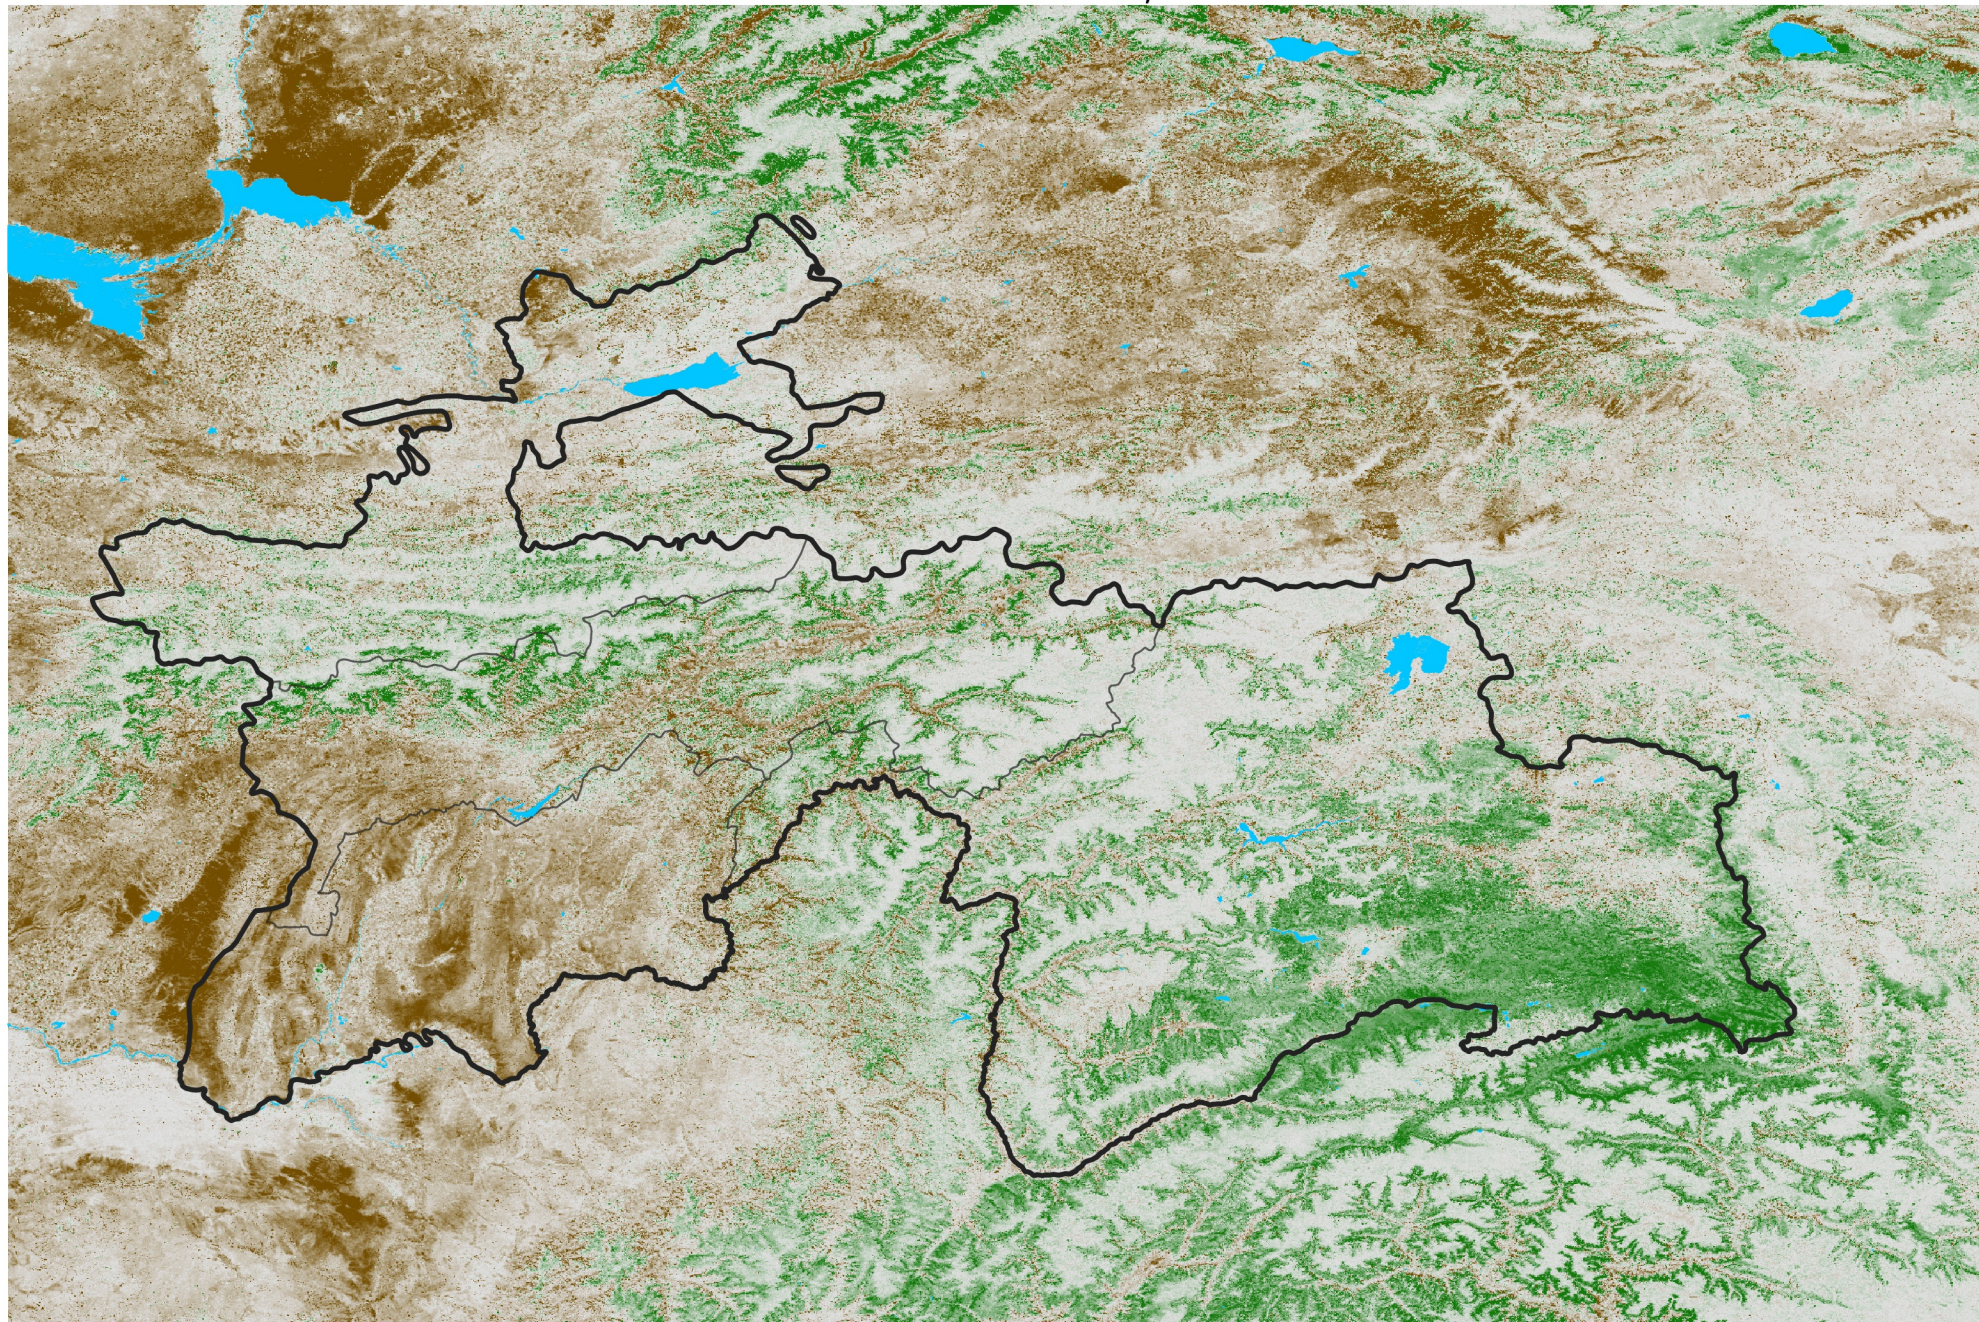

Tajikistan NDVI Difference

2016 minus 2015

Period 65 / Nov 16 - 25, 2016

NDVI Difference

< -0.3 -0.2 -0.1 -0.05 0.05 0.1 0.2 > 0.3

Negative

No Difference

Positive