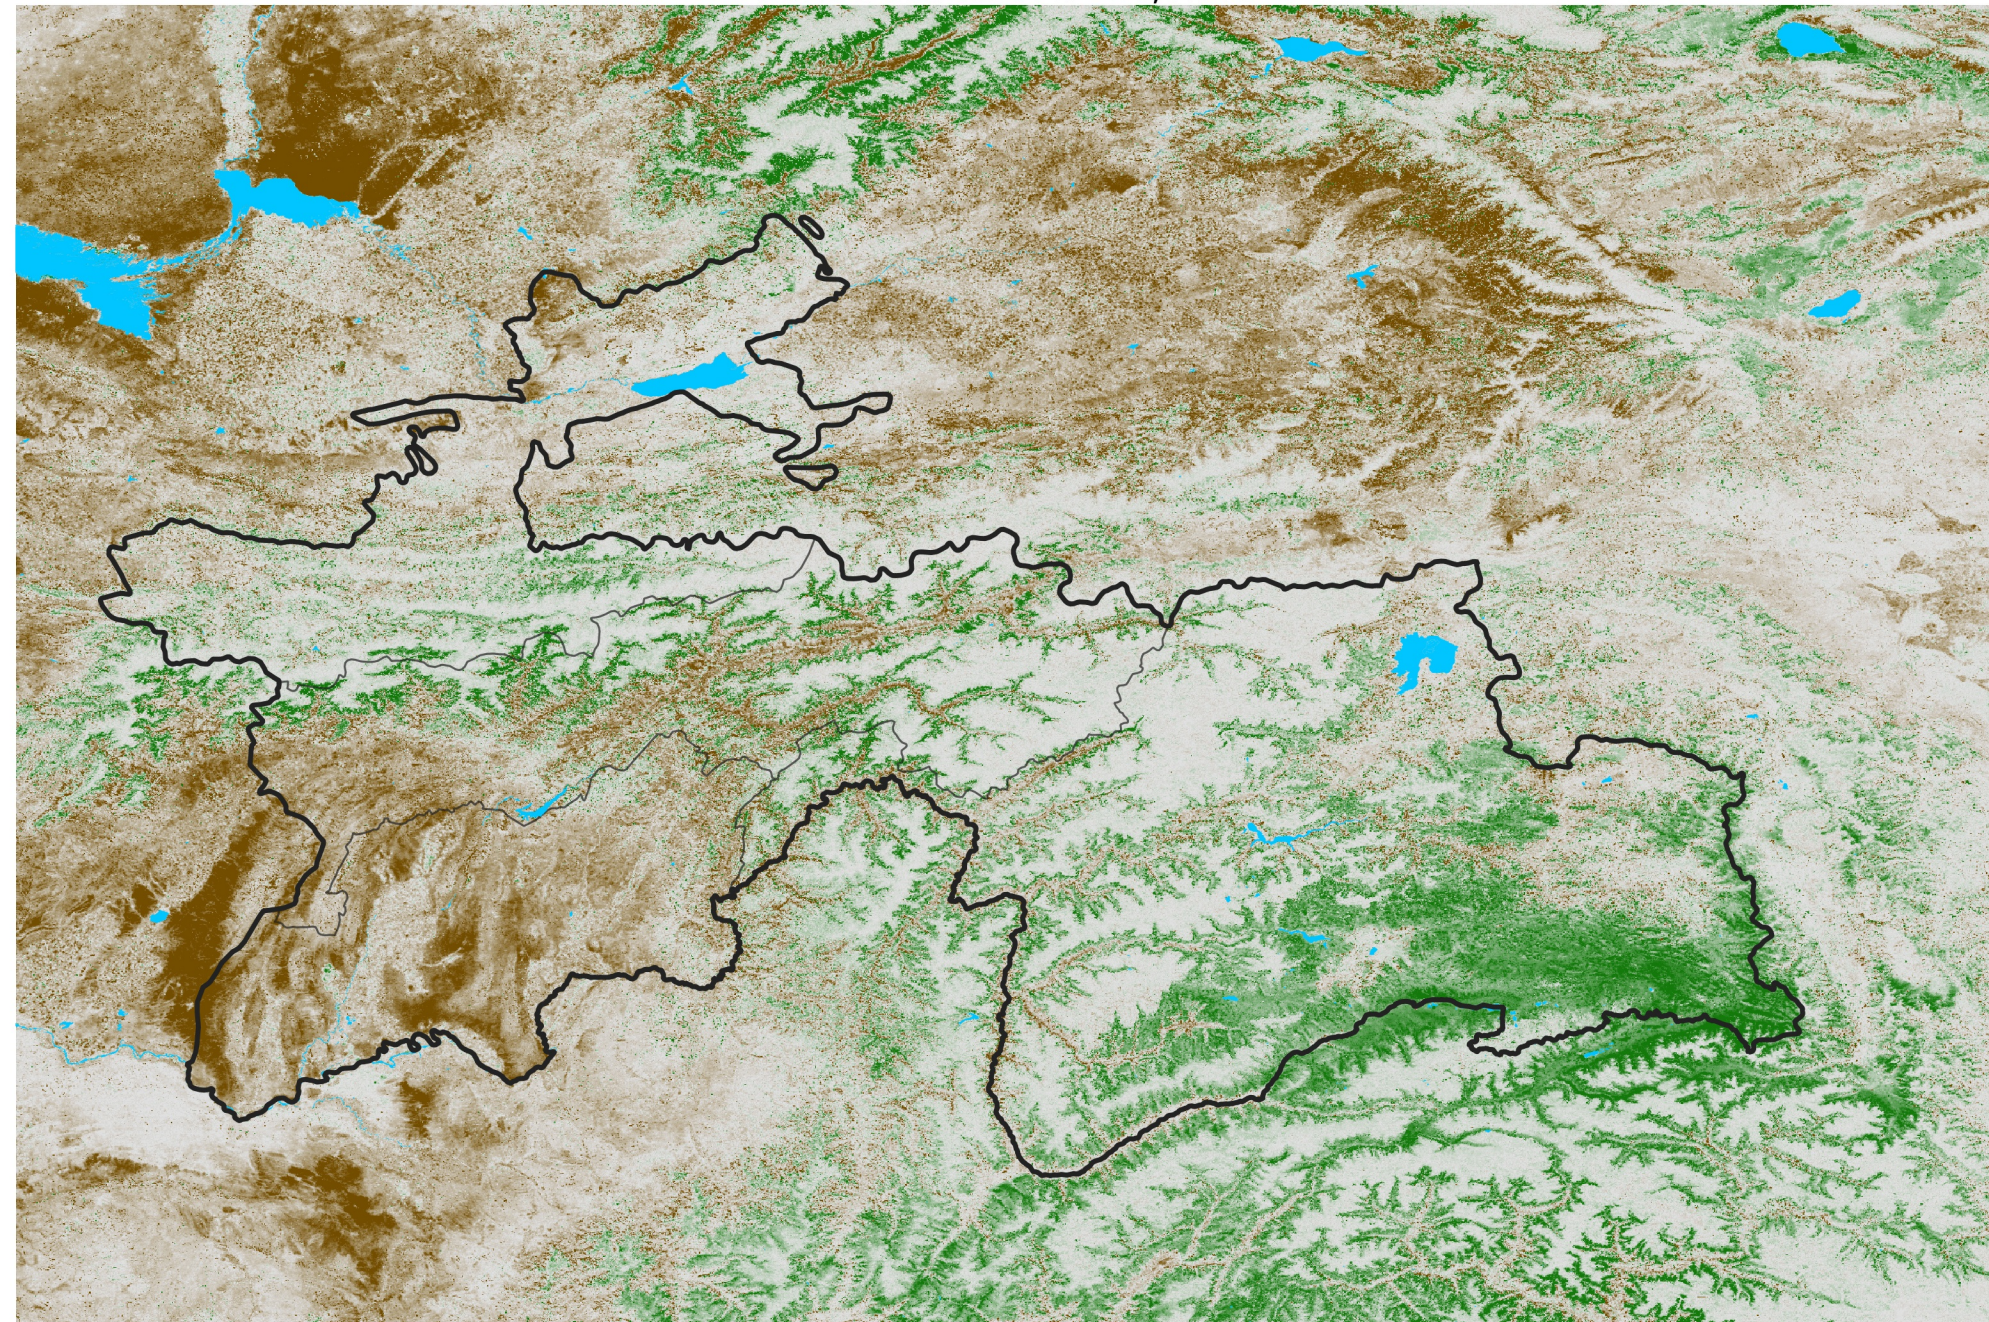

Tajikistan NDVI Difference

2016 minus 2015

Period 66 / Nov 21 - 30, 2016

NDVI Difference

< -0.3 -0.2 -0.1 -0.05 0.05 0.1 0.2 > 0.3

Negative

No Difference

Positive