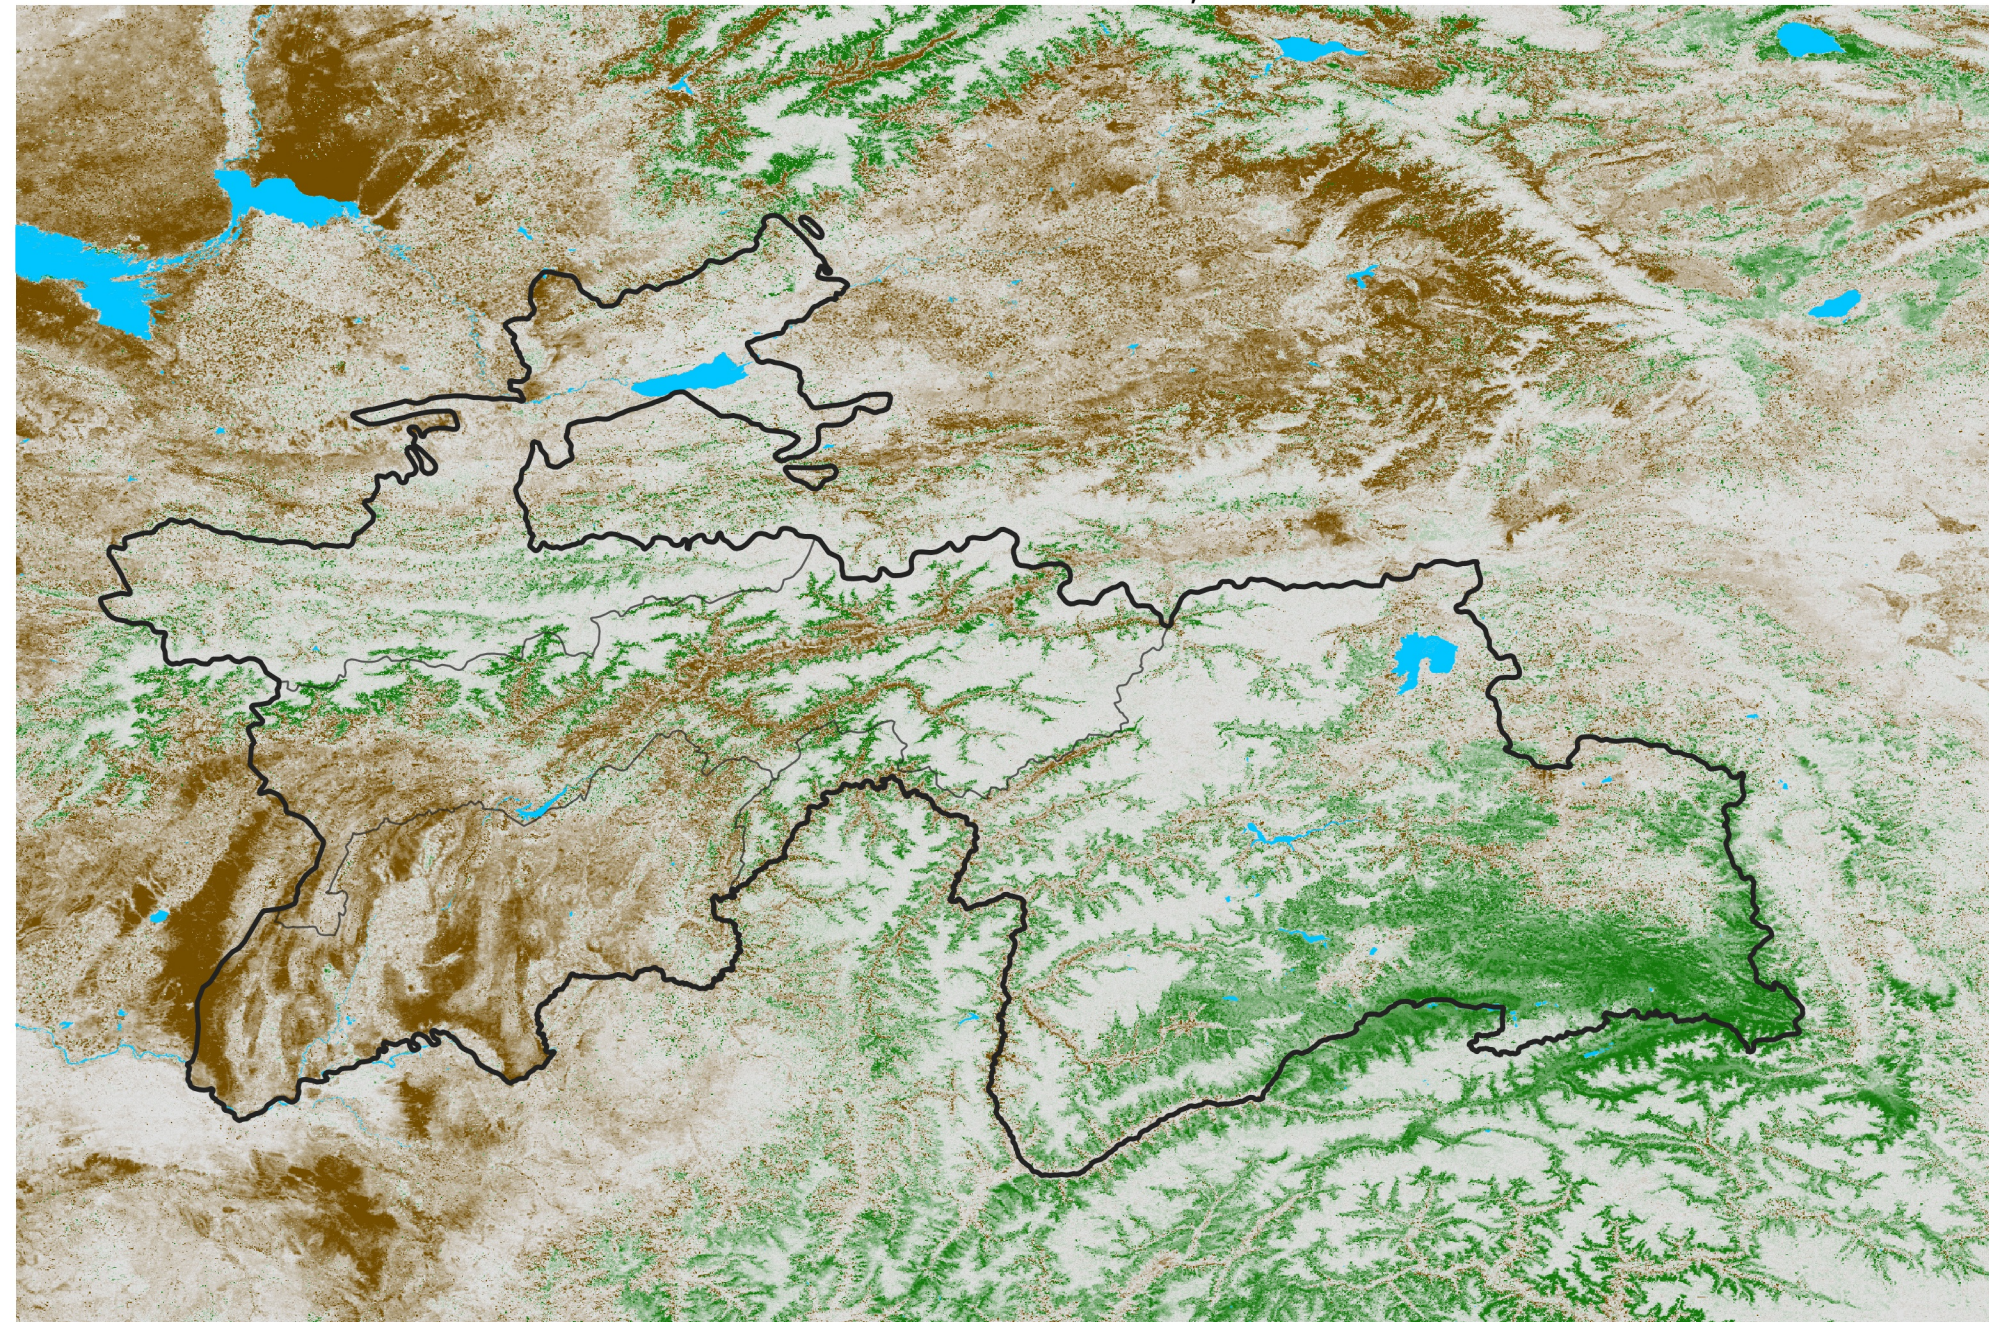

Tajikistan NDVI Difference

2016 minus 2015

Period 67 / Nov 26 - Dec 05, 2016

NDVI Difference

< -0.3 -0.2 -0.1 -0.05 0.05 0.1 0.2 > 0.3

Negative

No Difference

Positive