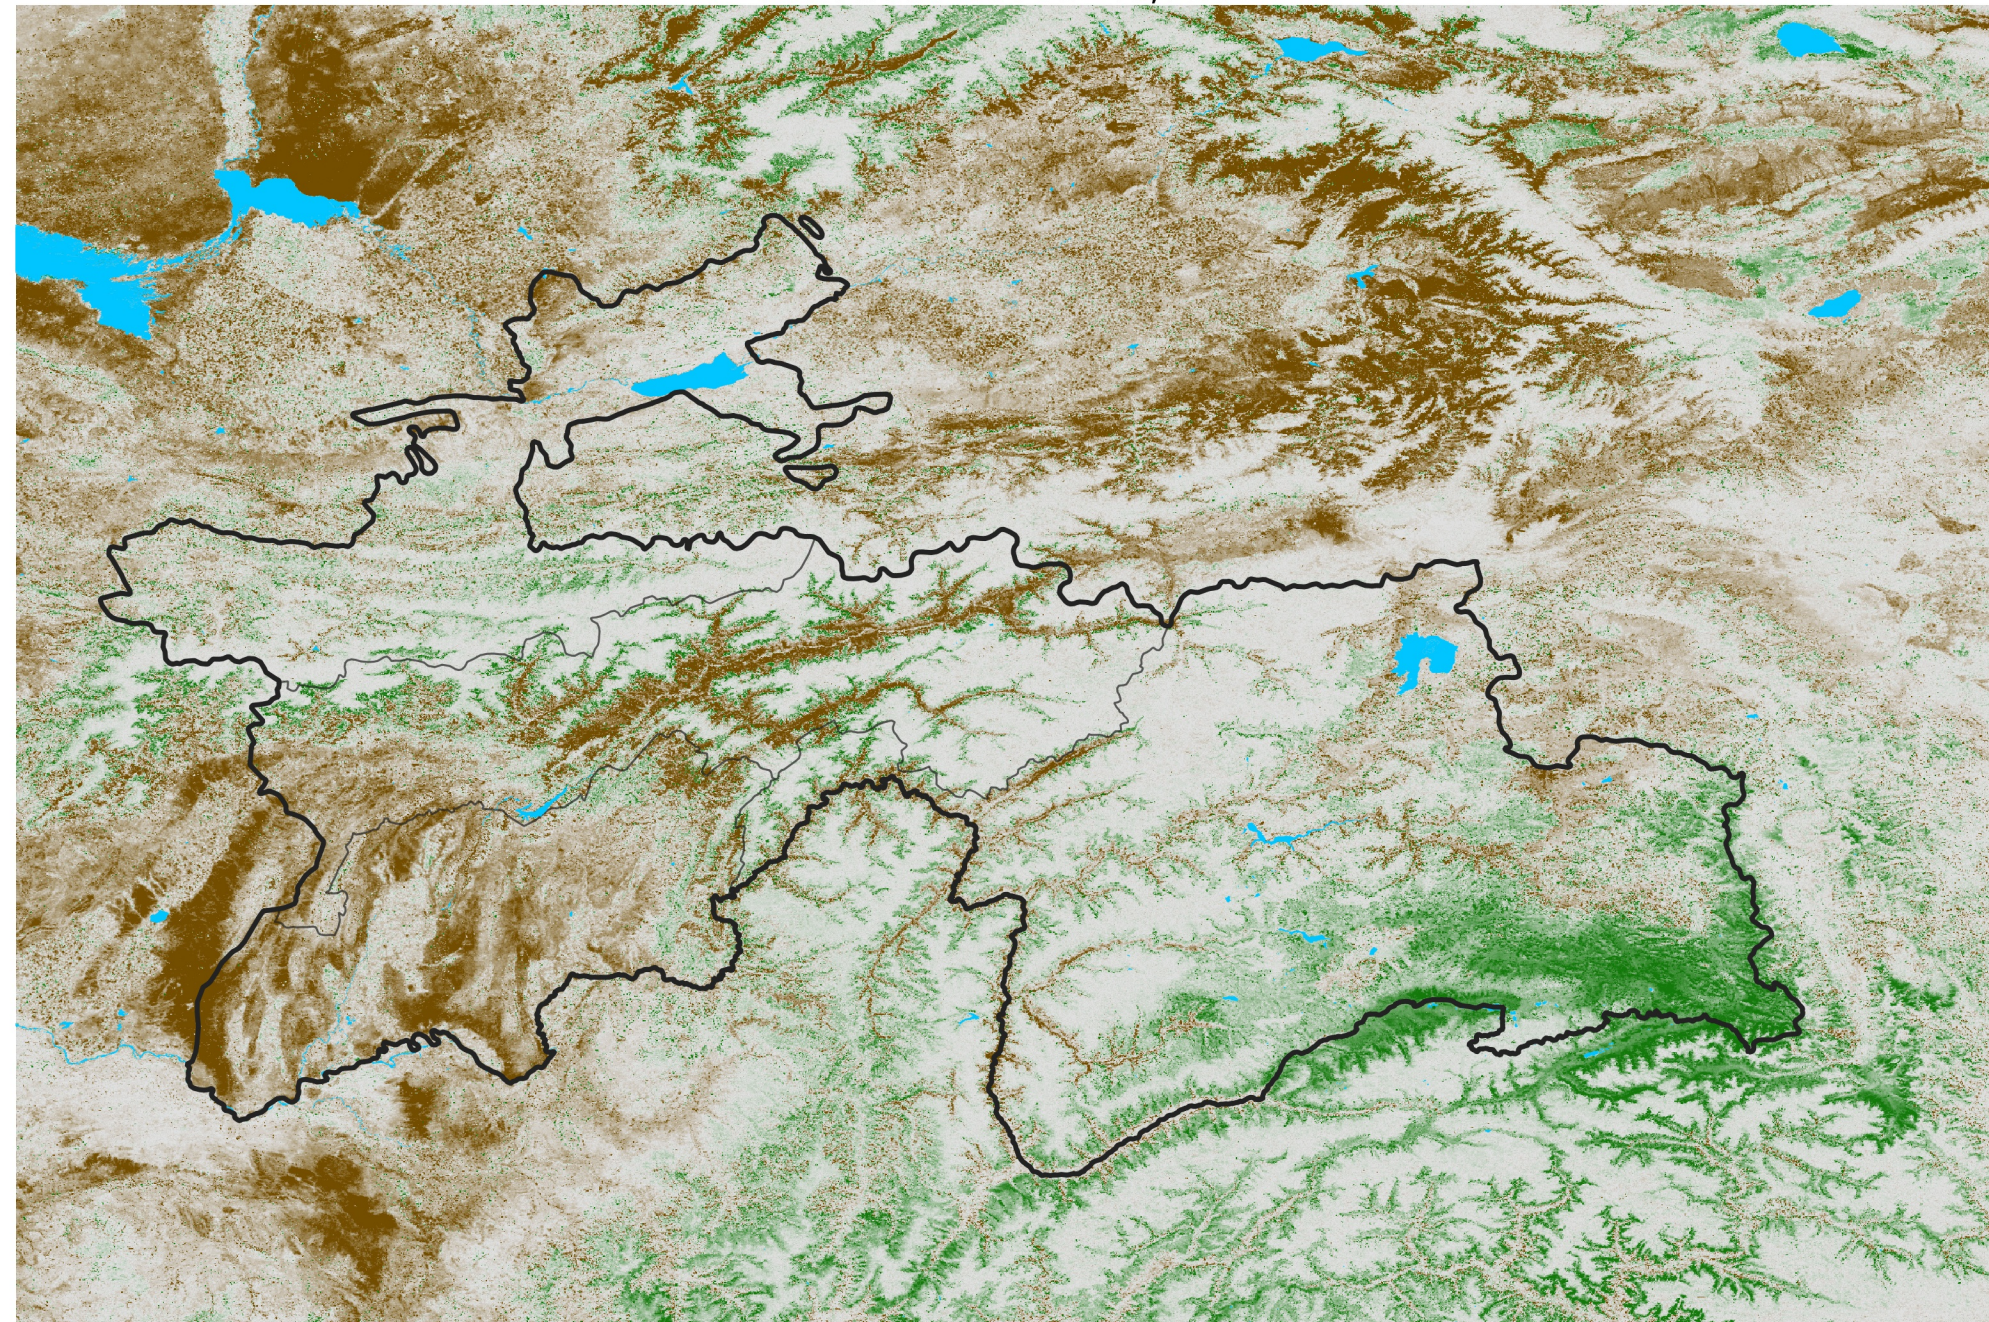

# Tajikistan NDVI Difference

2016 minus 2015

Period 69 / Dec 06 - 15, 2016

## NDVI Difference

< -0.3   -0.2   -0.1   -0.05   0.05   0.1   0.2   > 0.3

Negative

No Difference

Positive