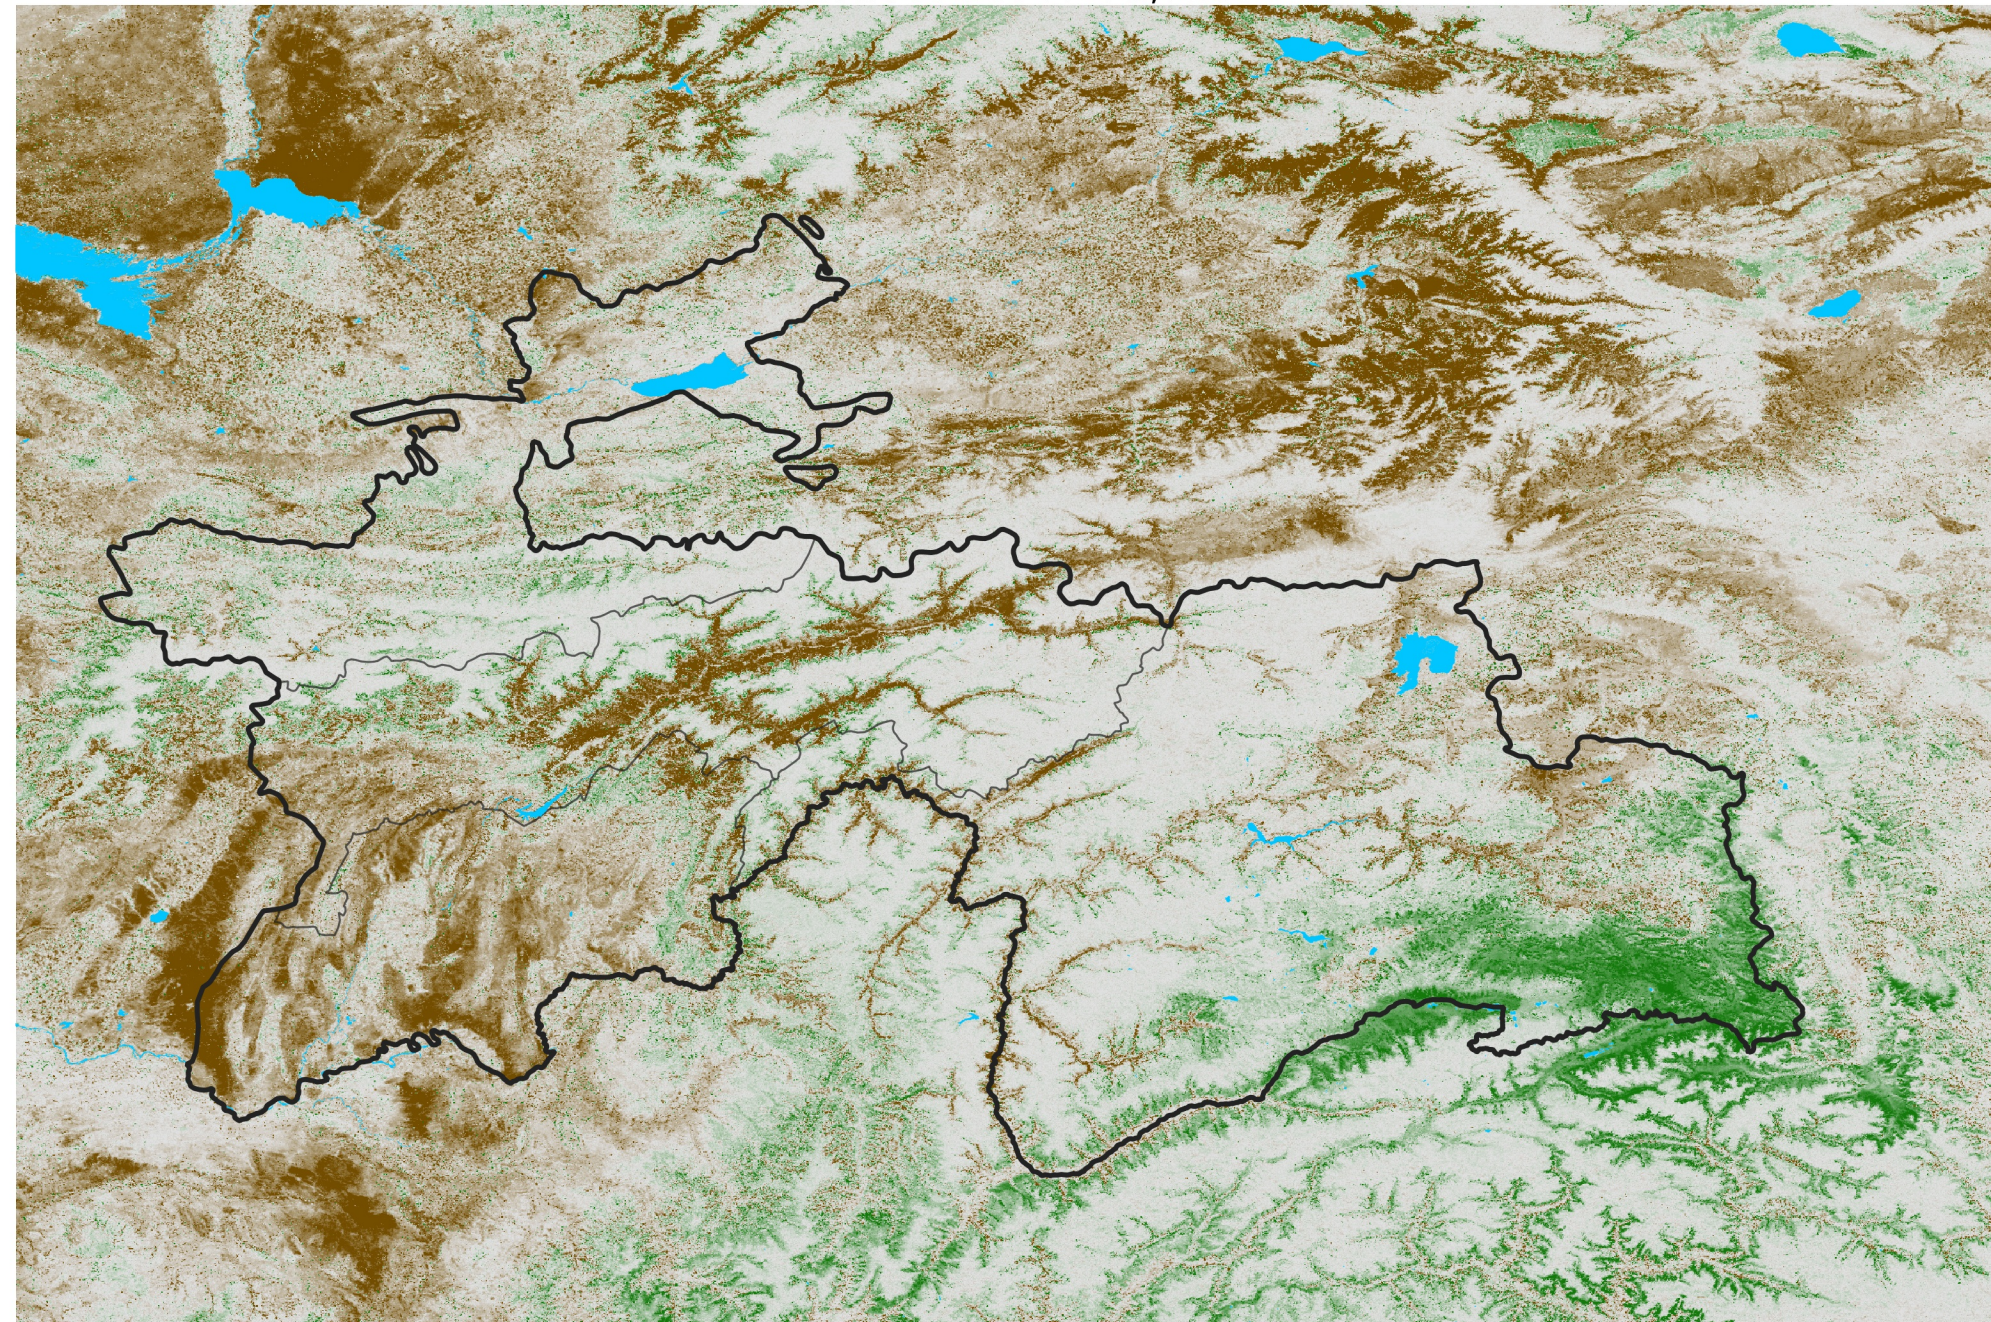

# Tajikistan NDVI Difference

2016 minus 2015

Period 70 / Dec 11 - 20, 2016

## NDVI Difference

< -0.3   -0.2   -0.1   -0.05   0.05   0.1   0.2   > 0.3

Negative

No Difference

Positive