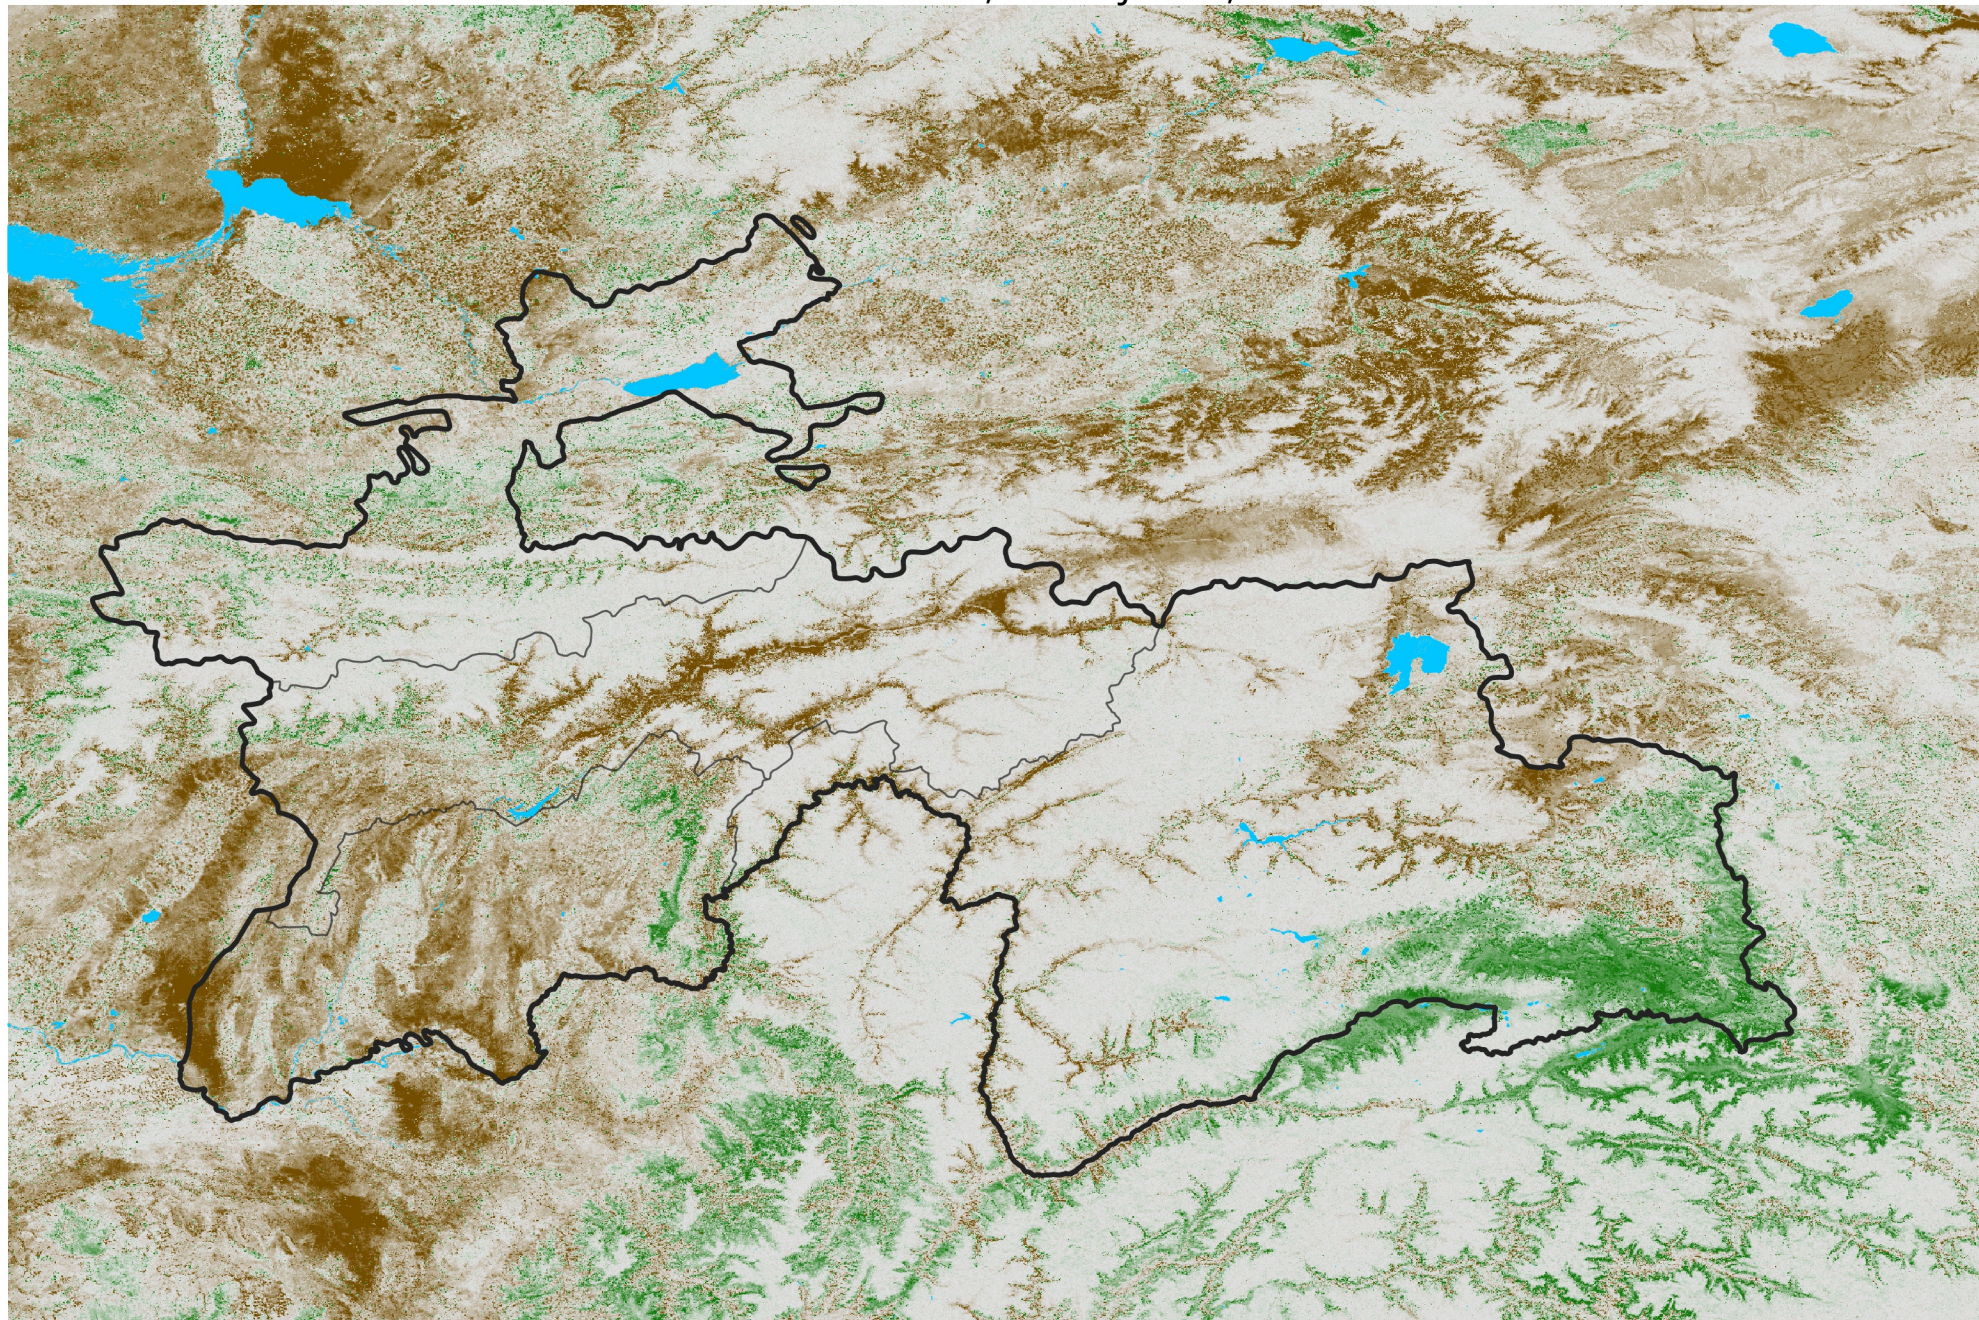

# Tajikistan NDVI Difference

2017 minus 2016

Period 01 / Dec 26, 2016 - Jan 05, 2017

## NDVI Difference

< -0.3   -0.2   -0.1   -0.05   0.05   0.1   0.2   > 0.3

Negative

No Difference

Positive