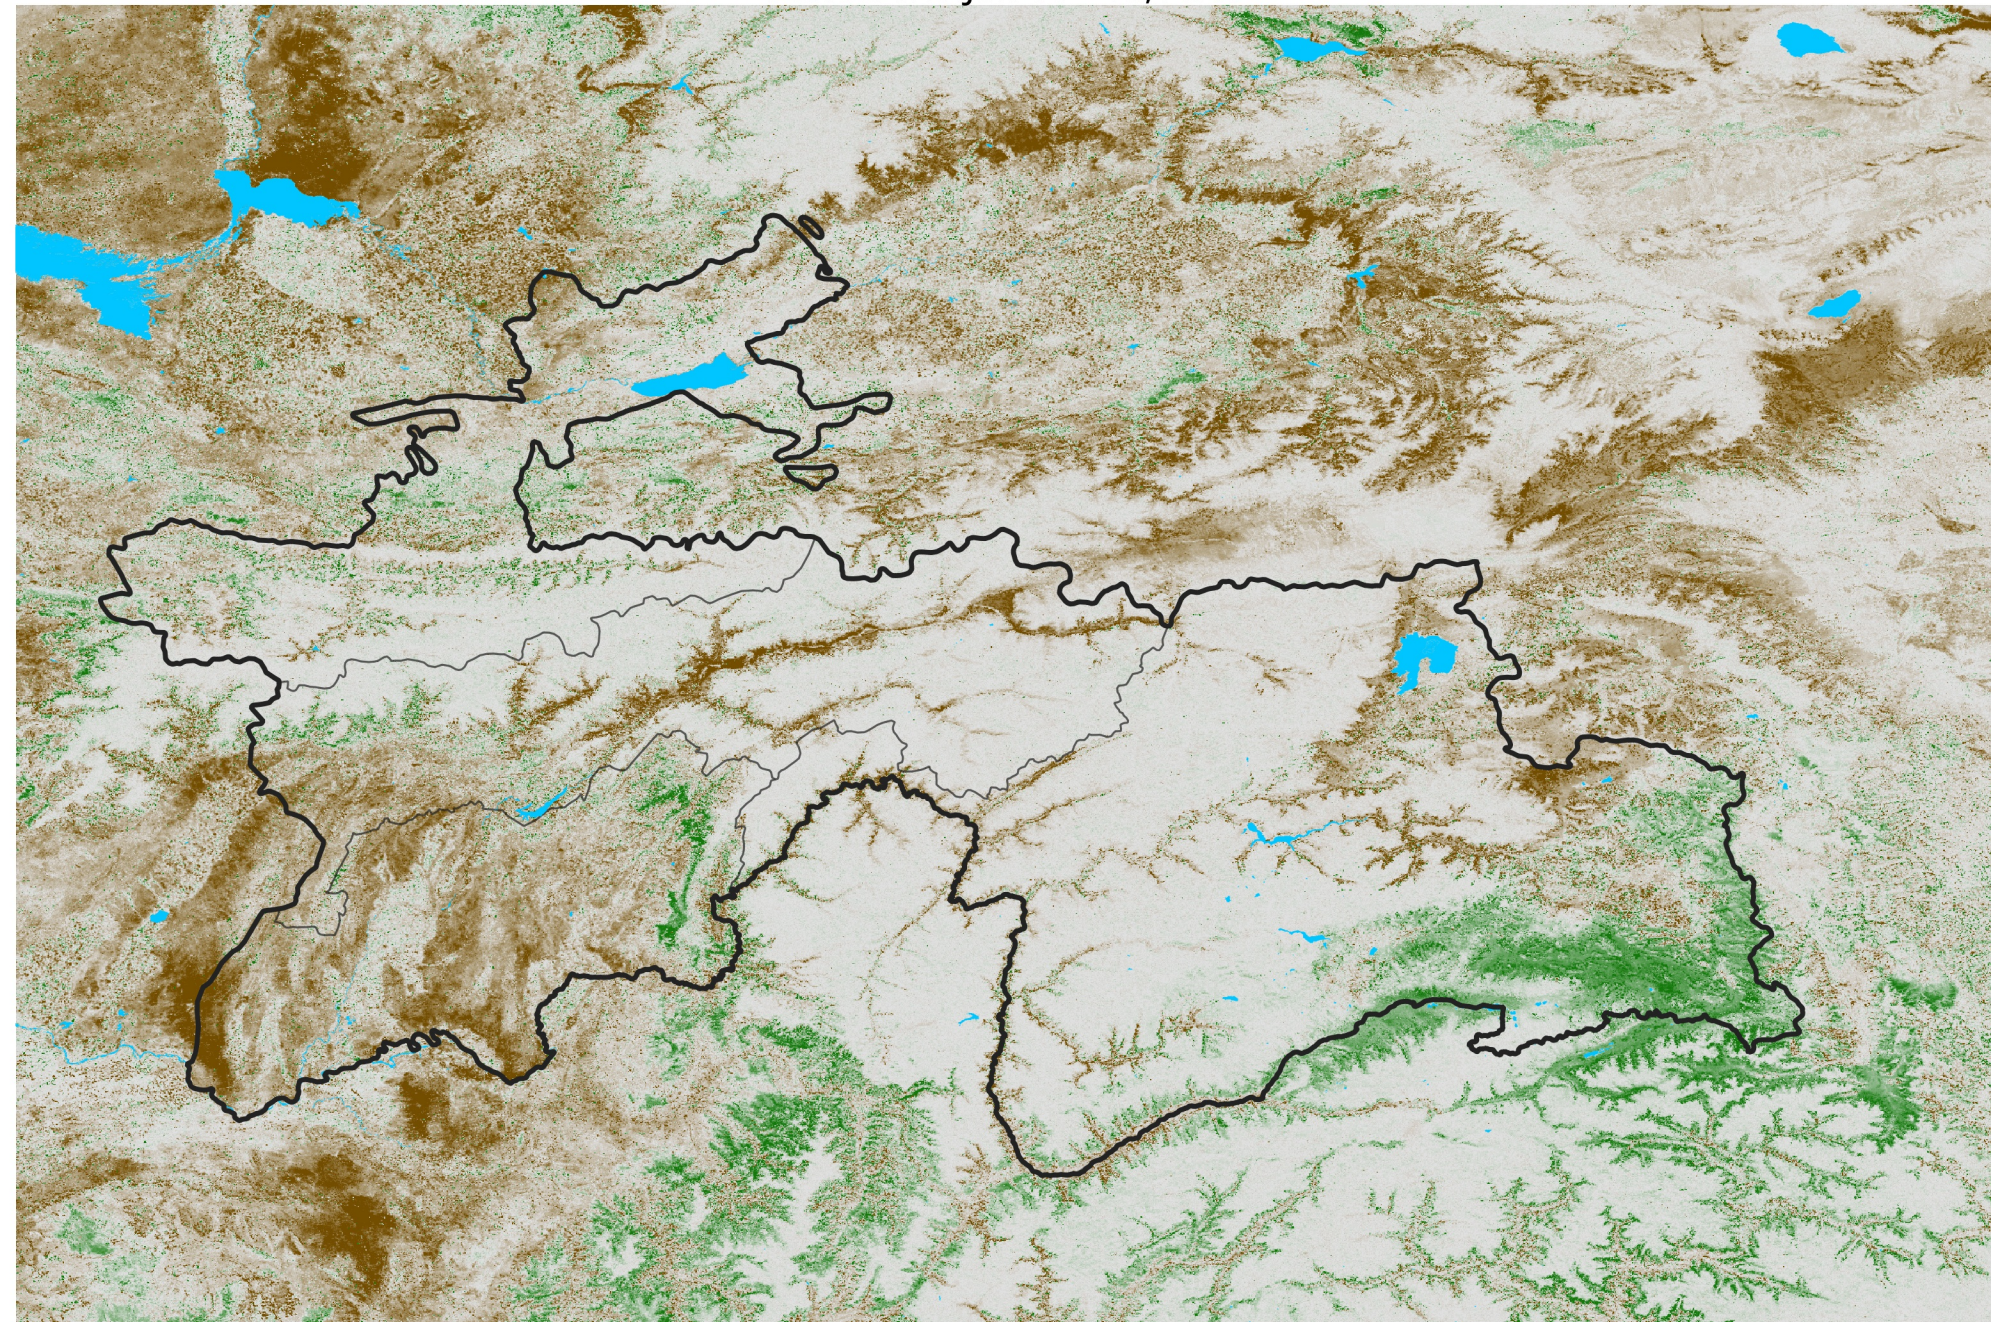

Tajikistan NDVI Difference

2017 minus 2016

Period 02 / Jan 01 - 10, 2017

NDVI Difference

< -0.3 -0.2 -0.1 -0.05 0.05 0.1 0.2 >0.3

Negative

No Difference

Positive