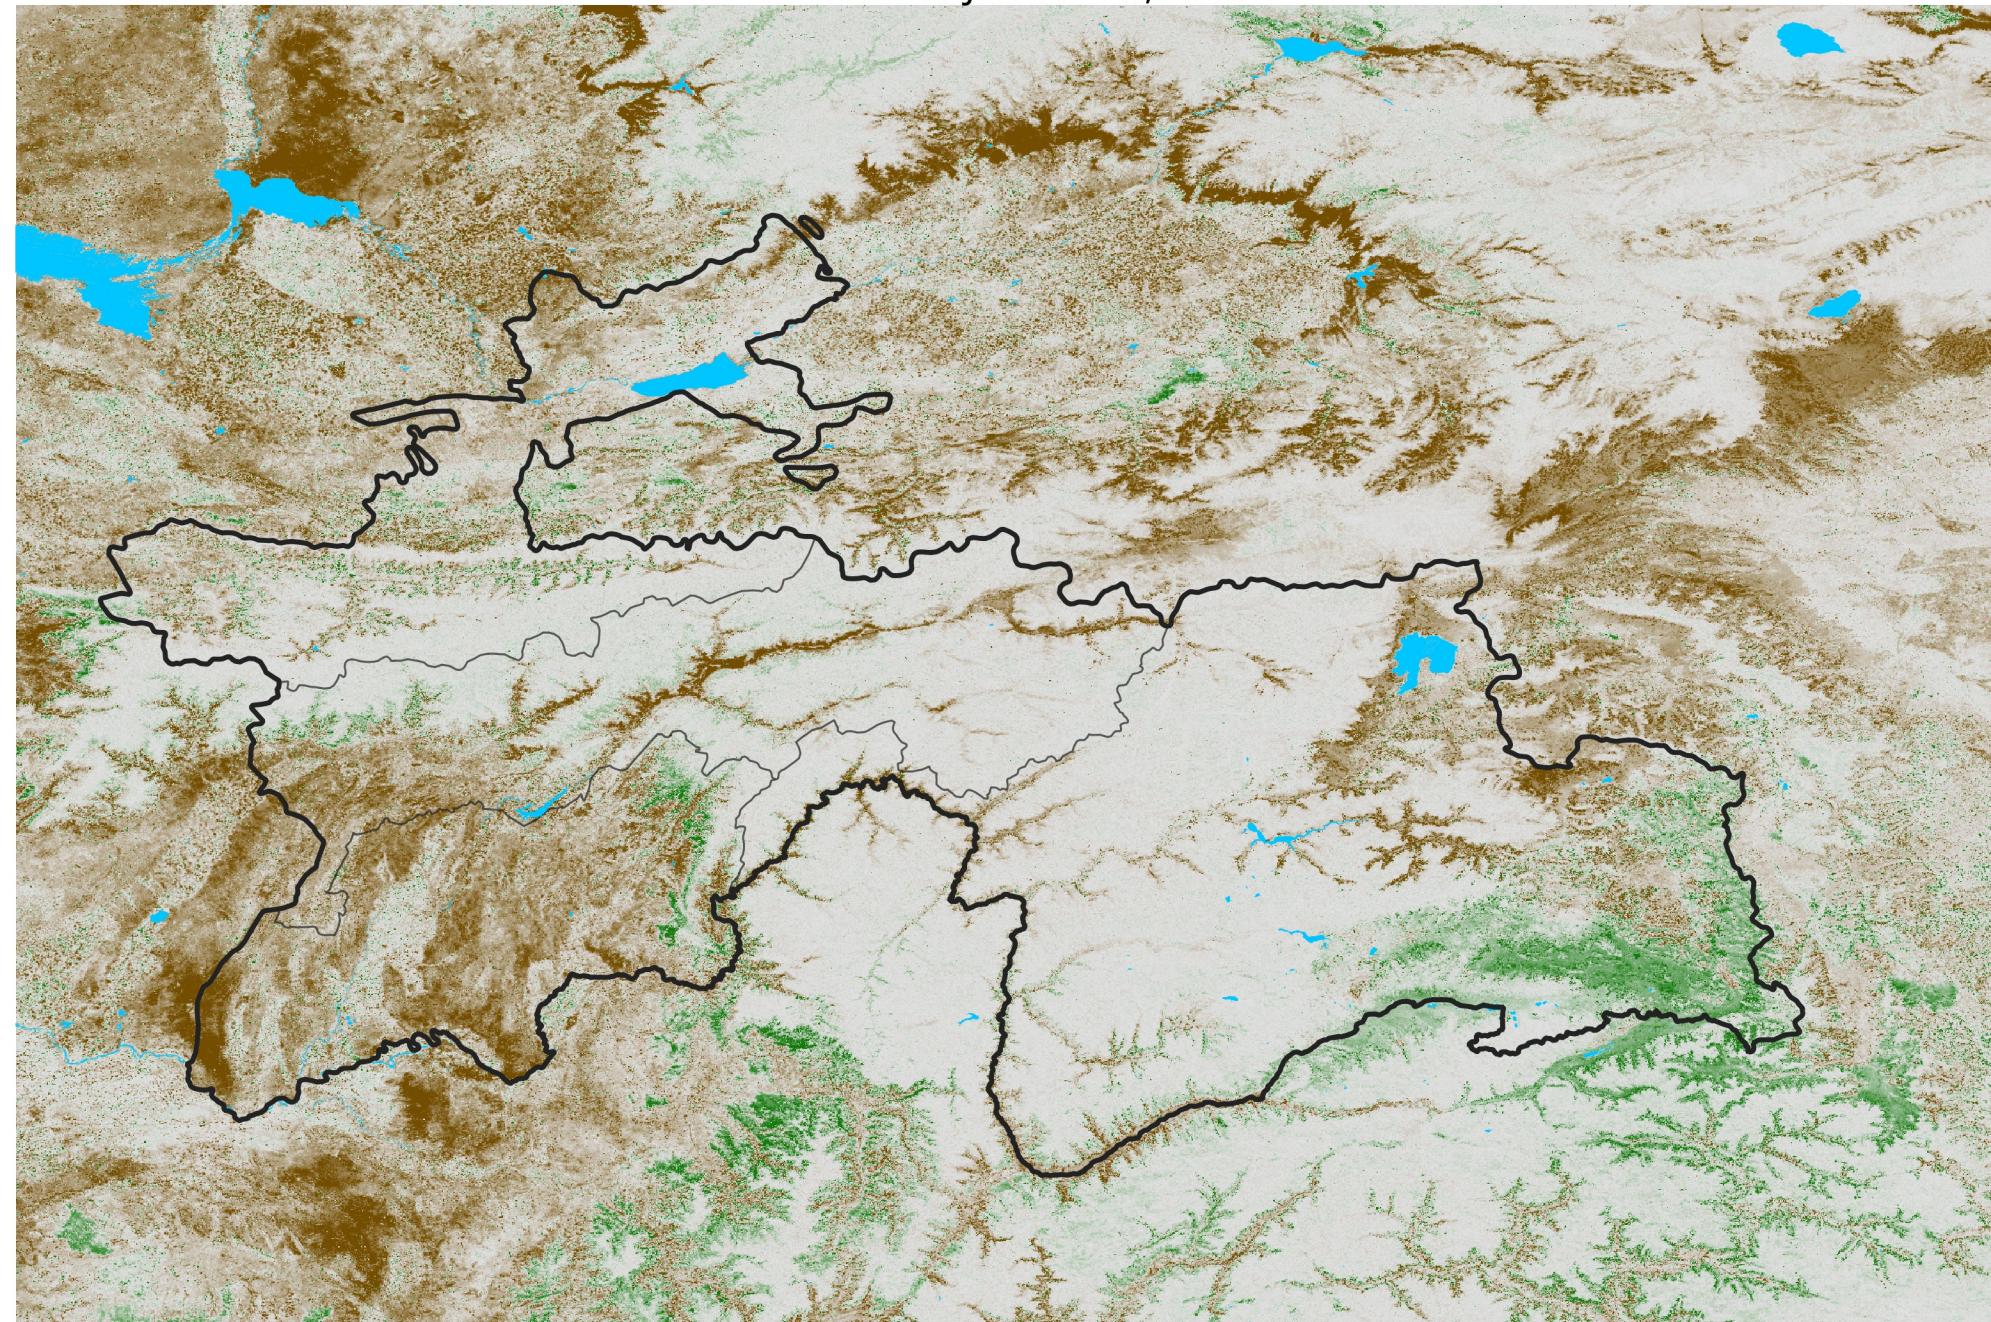

# Tajikistan NDVI Difference

2017 minus 2016

Period 04 / Jan 11 - 20, 2017

## NDVI Difference

< -0.3   -0.2   -0.1   -0.05   0.05   0.1   0.2   > 0.3

Negative

No Difference

Positive