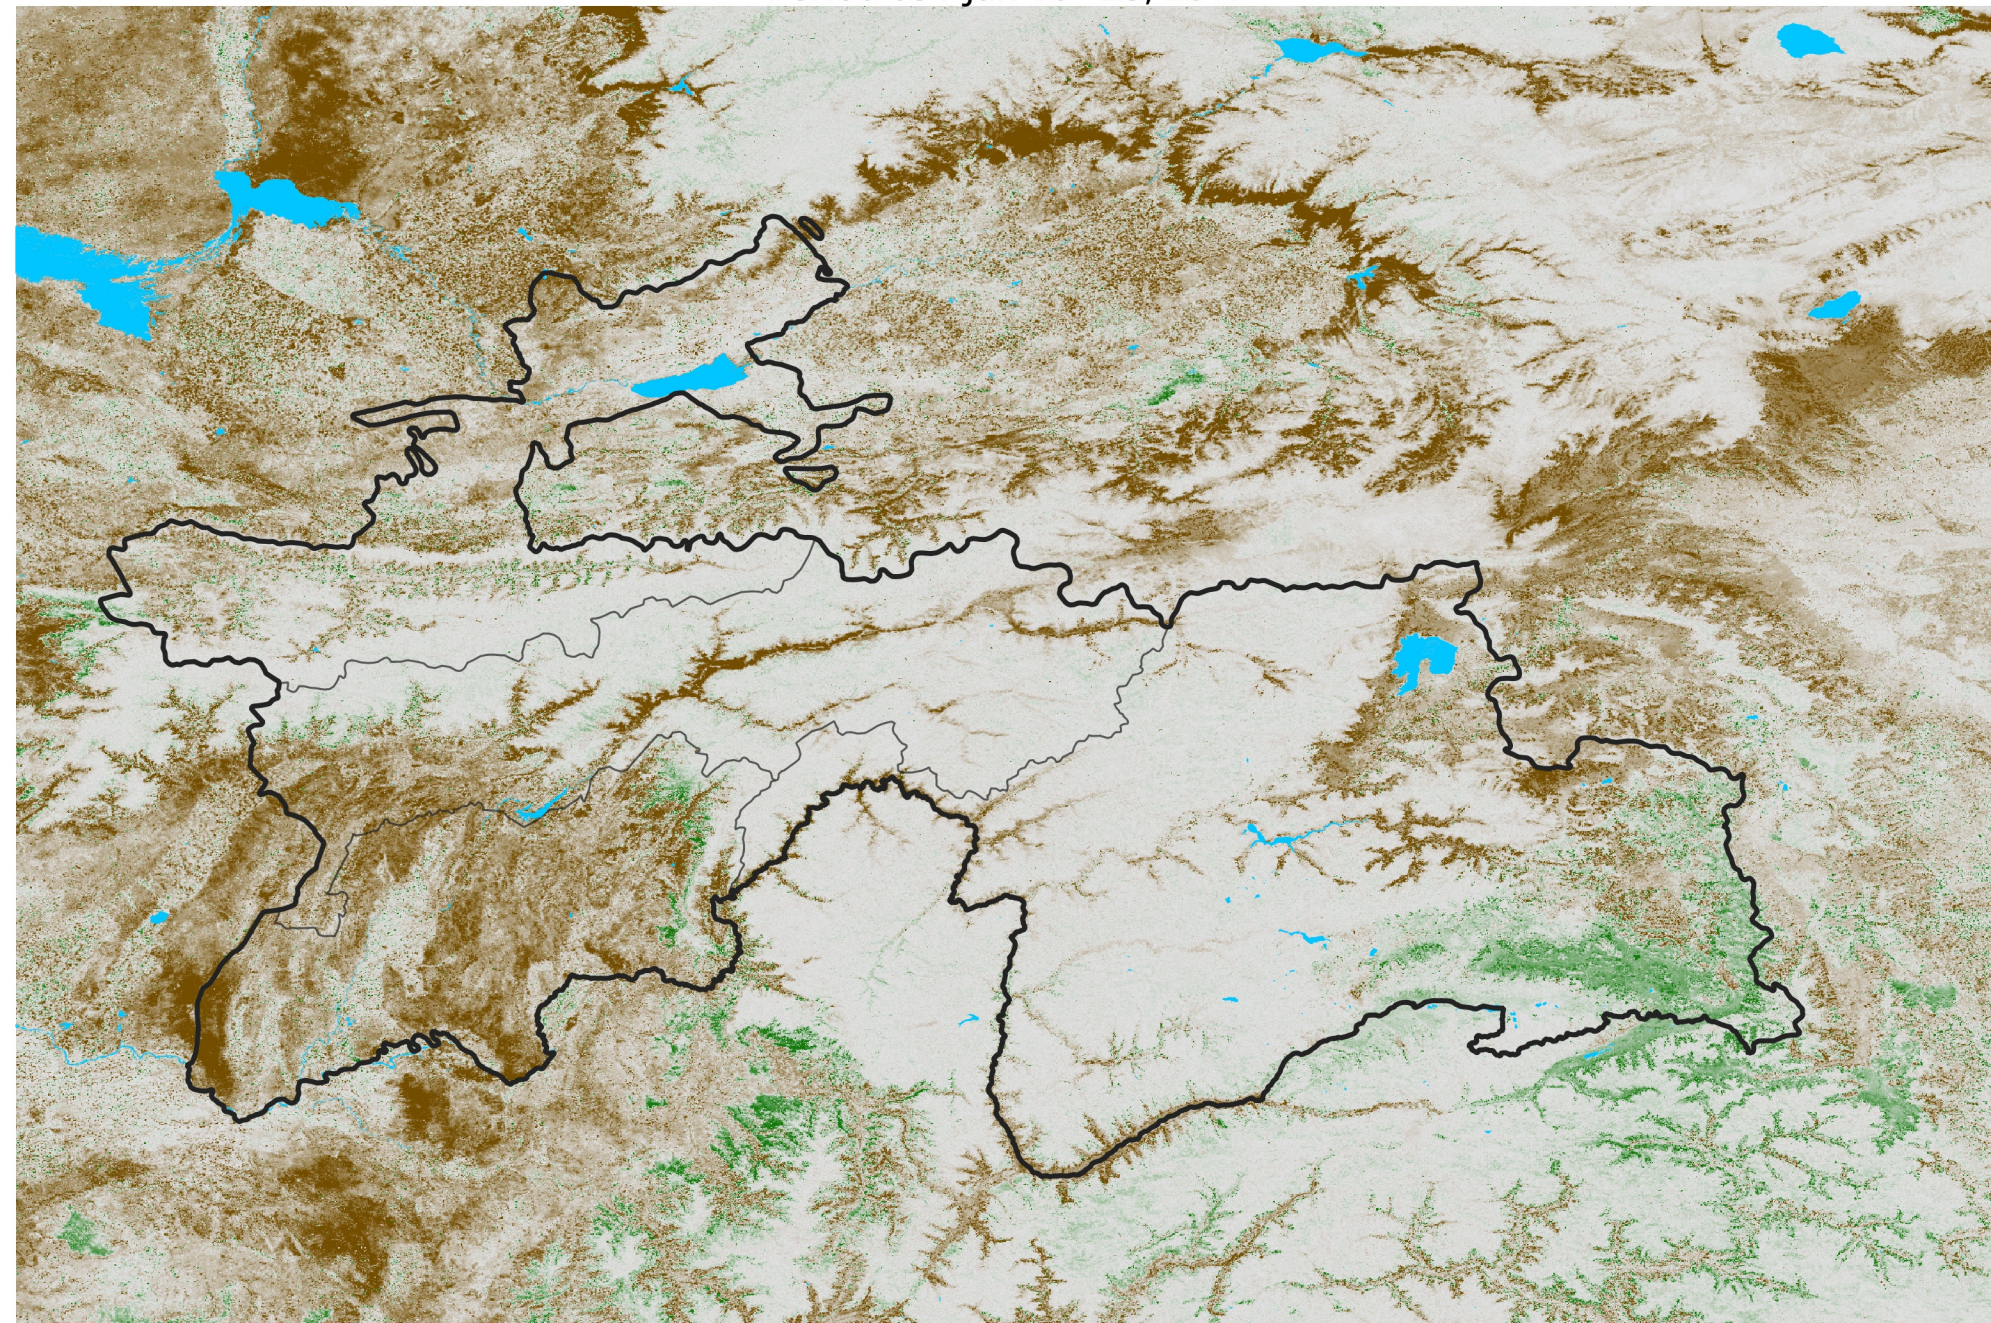

# Tajikistan NDVI Difference

2017 minus 2016

Period 05 / Jan 16 - 25, 2017

## NDVI Difference

< -0.3   -0.2   -0.1   -0.05   0.05   0.1   0.2   > 0.3

Negative

No Difference

Positive