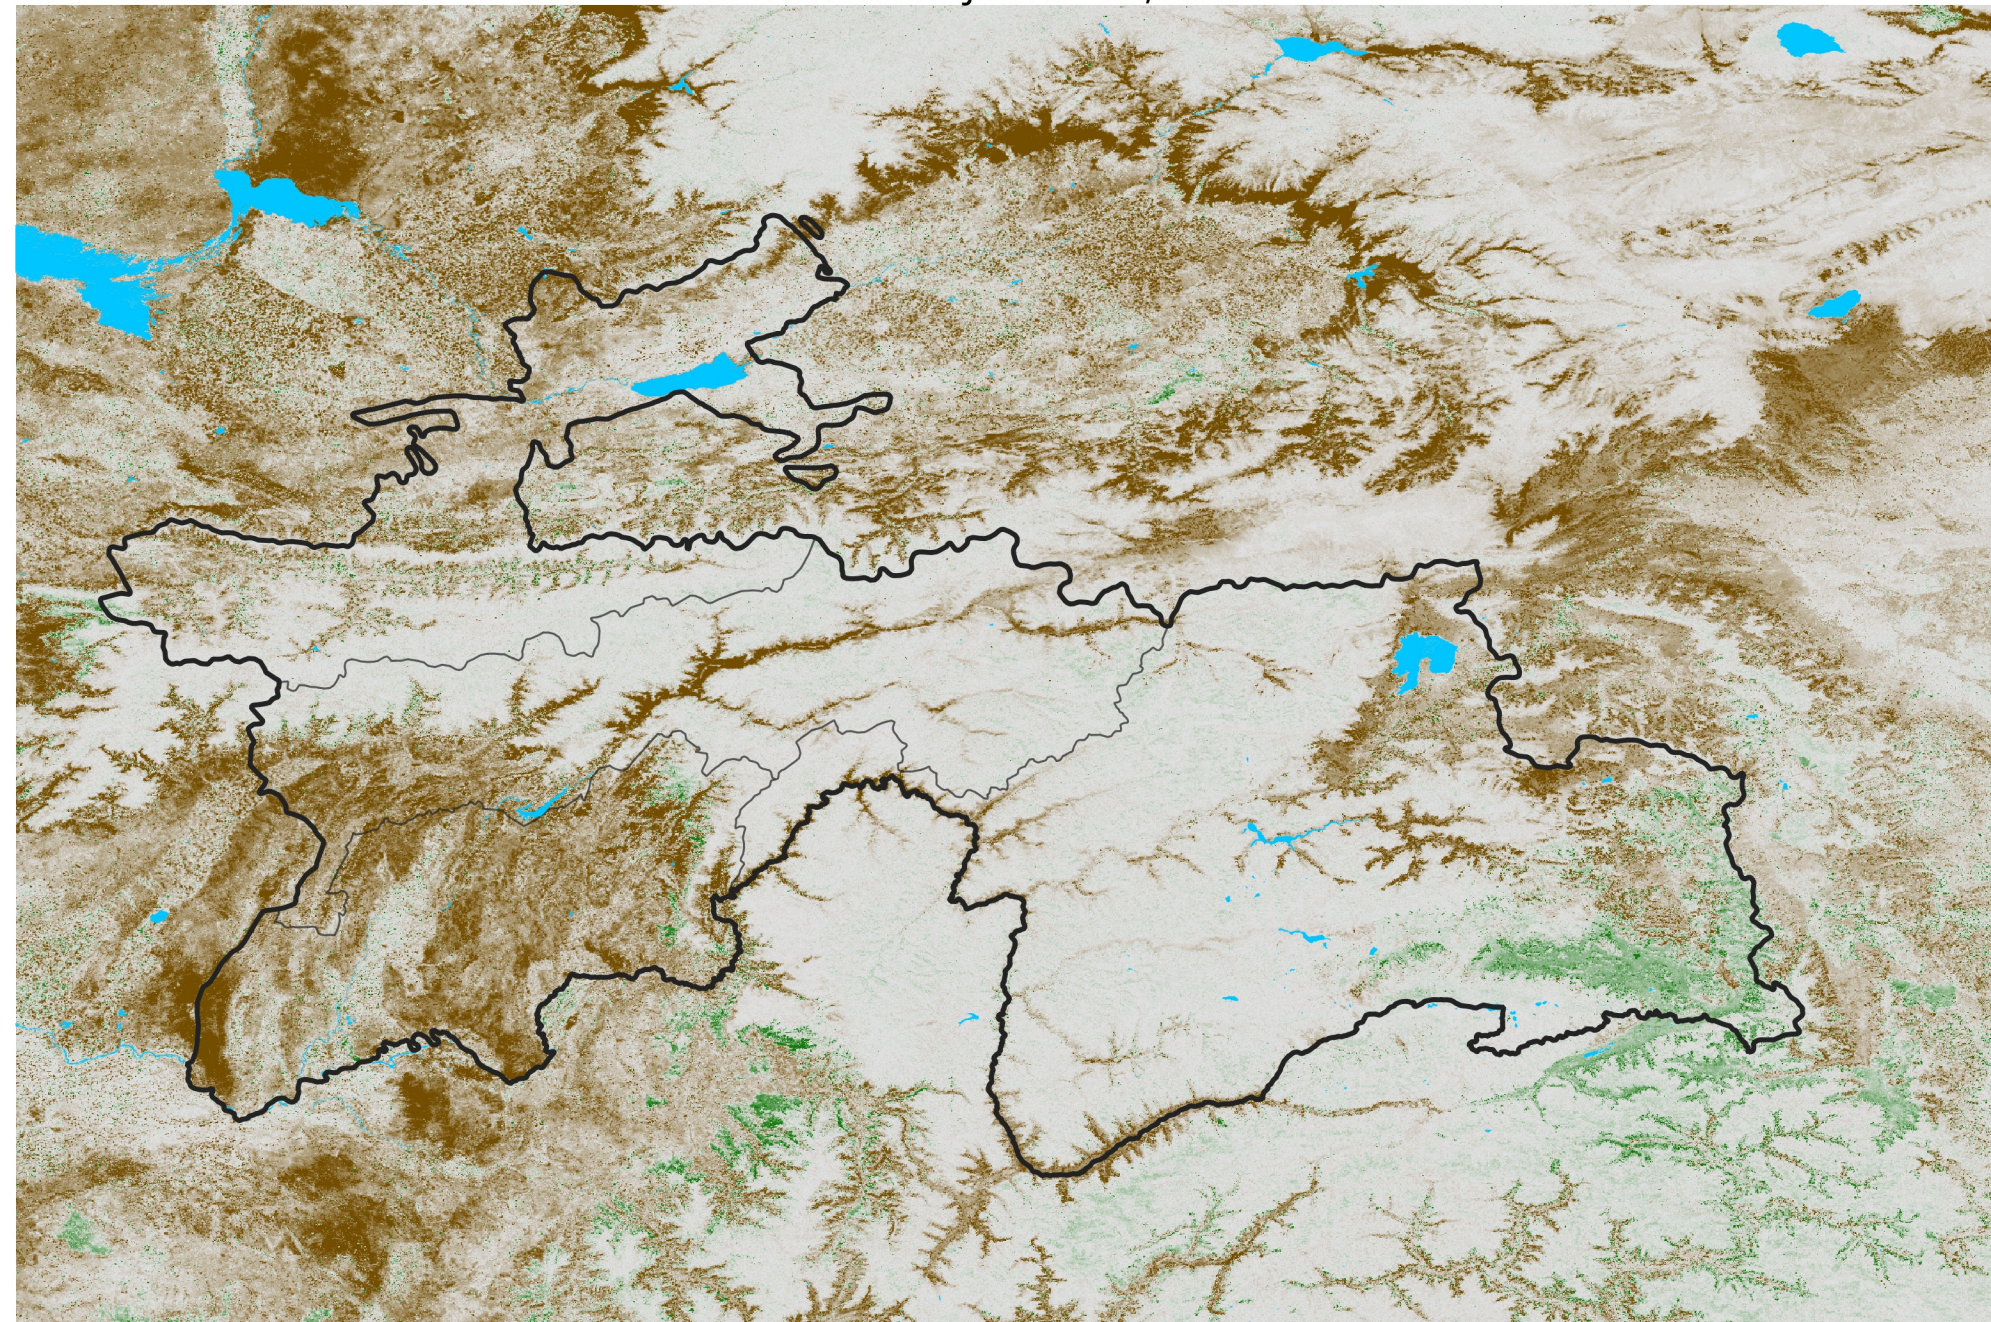

# Tajikistan NDVI Difference

2017 minus 2016

Period 06 / Jan 21 - 31, 2017

## NDVI Difference

< -0.3   -0.2   -0.1   -0.05   0.05   0.1   0.2   > 0.3

Negative

No Difference

Positive