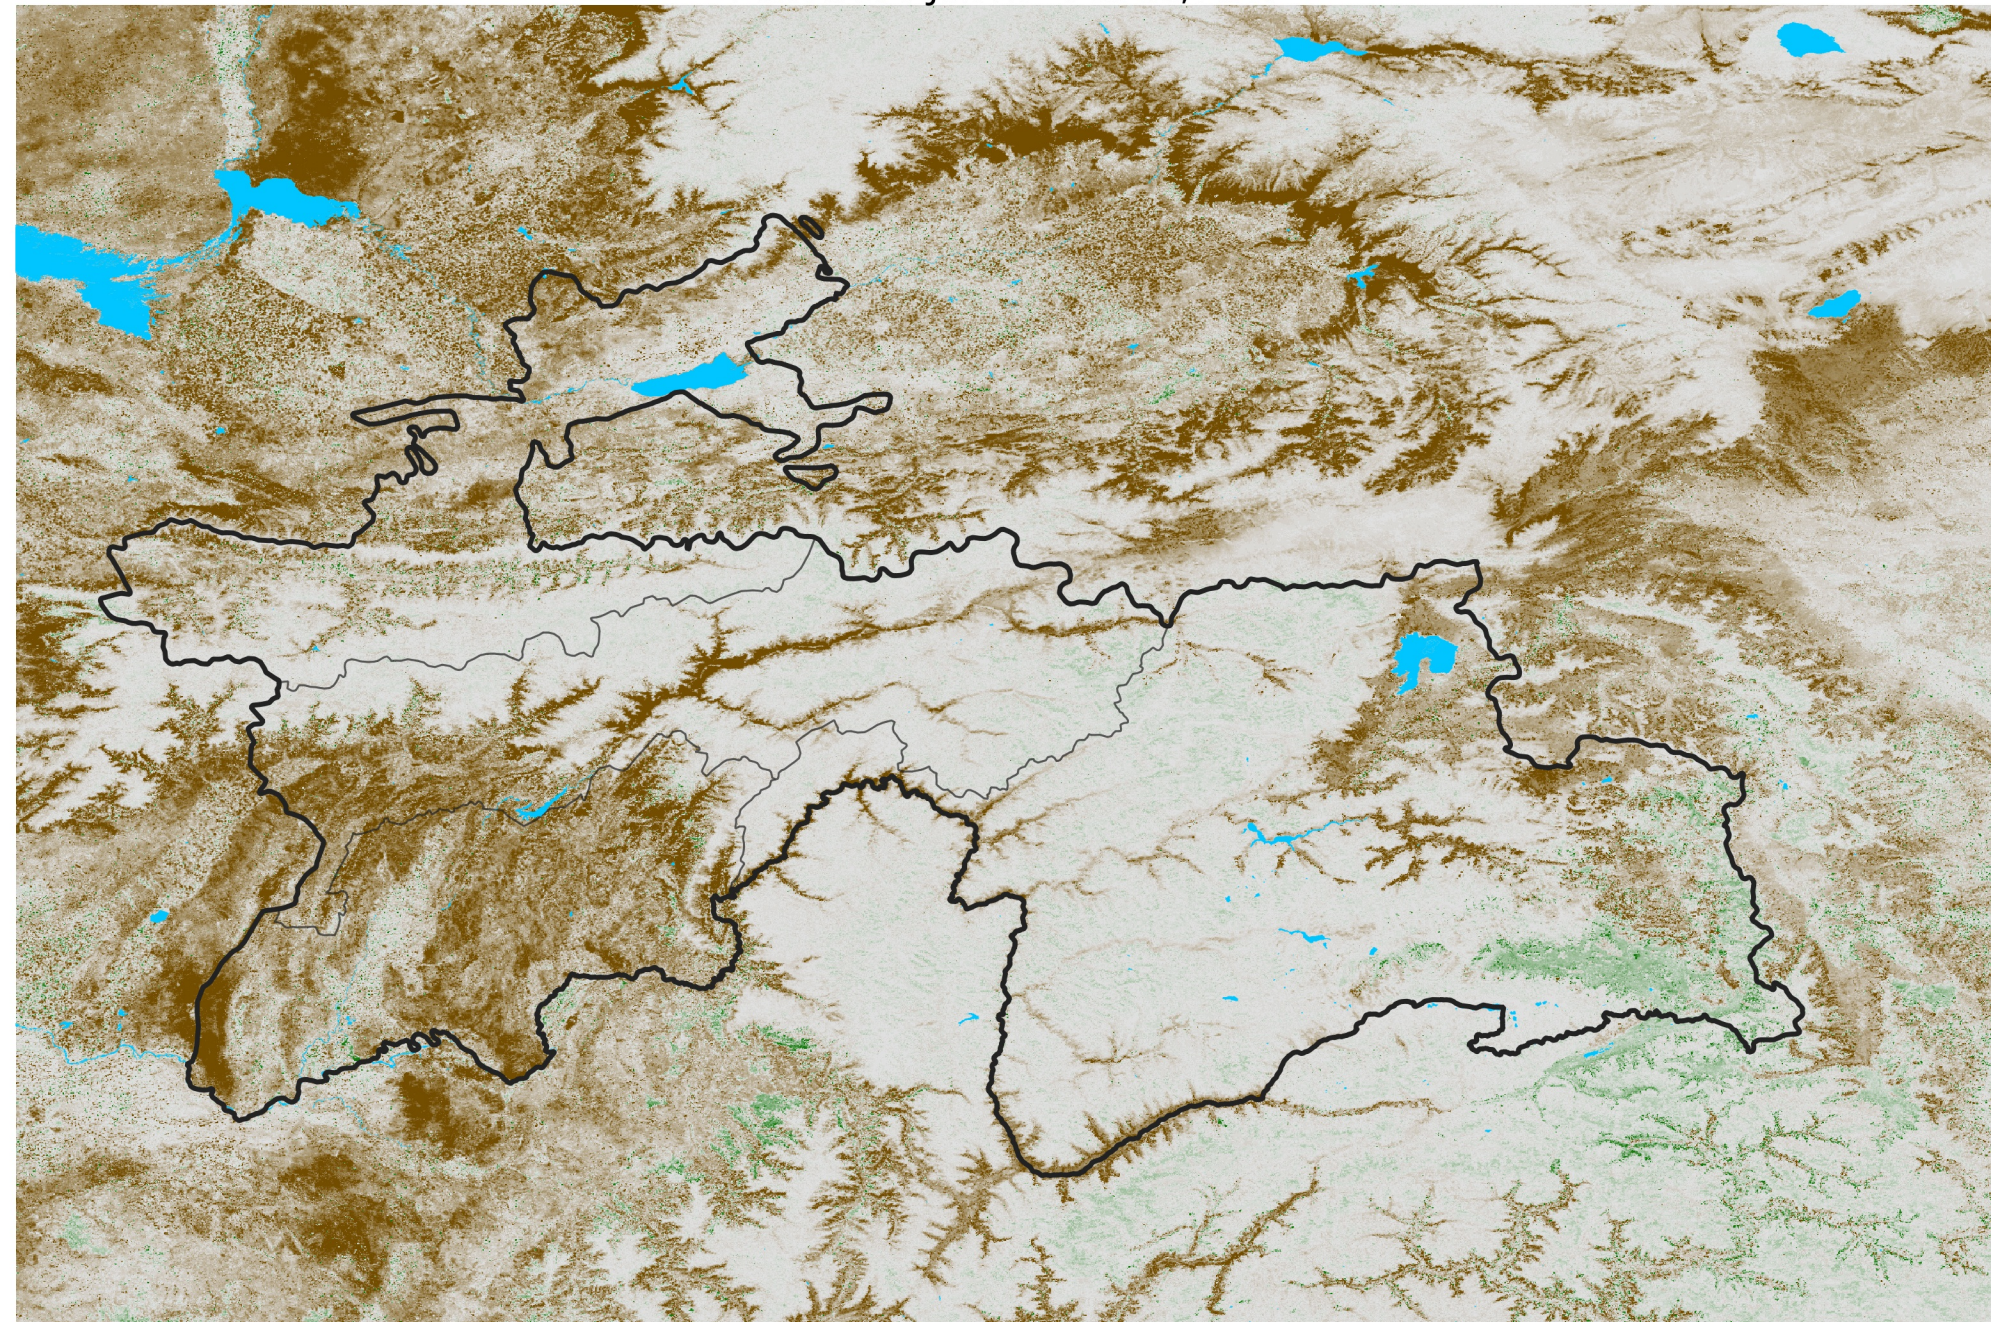

Tajikistan NDVI Difference

2017 minus 2016

Period 07 / Jan 26 - Feb 05, 2017

NDVI Difference

< -0.3 -0.2 -0.1 -0.05 0.05 0.1 0.2 > 0.3

Negative

No Difference

Positive