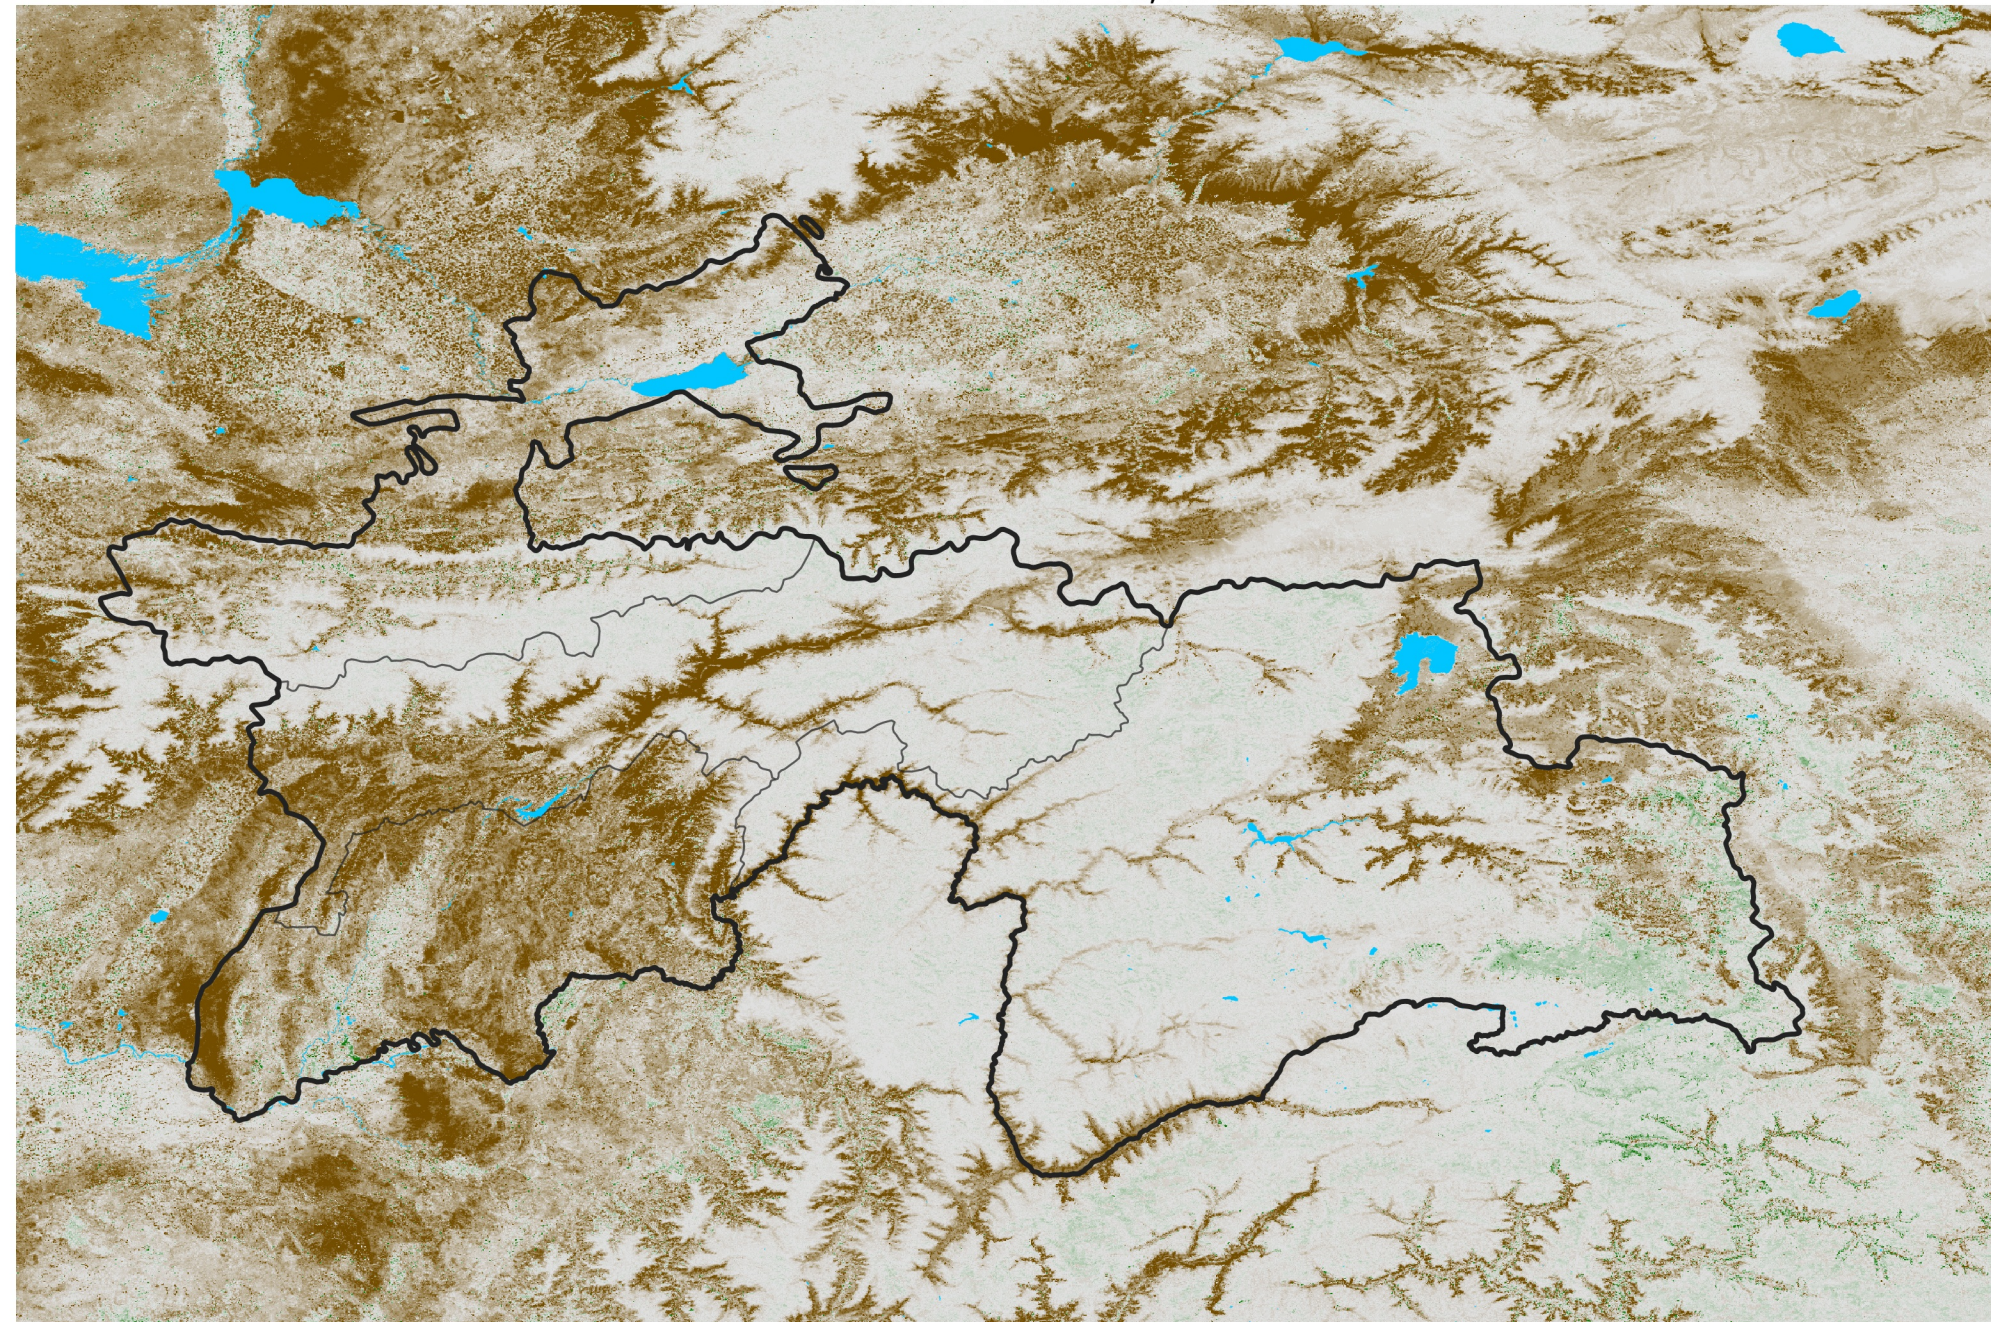

Tajikistan NDVI Difference

2017 minus 2016

Period 08 / Feb 01 - 10, 2017

NDVI Difference

< -0.3 -0.2 -0.1 -0.05 0.05 0.1 0.2 > 0.3

Negative

No Difference

Positive