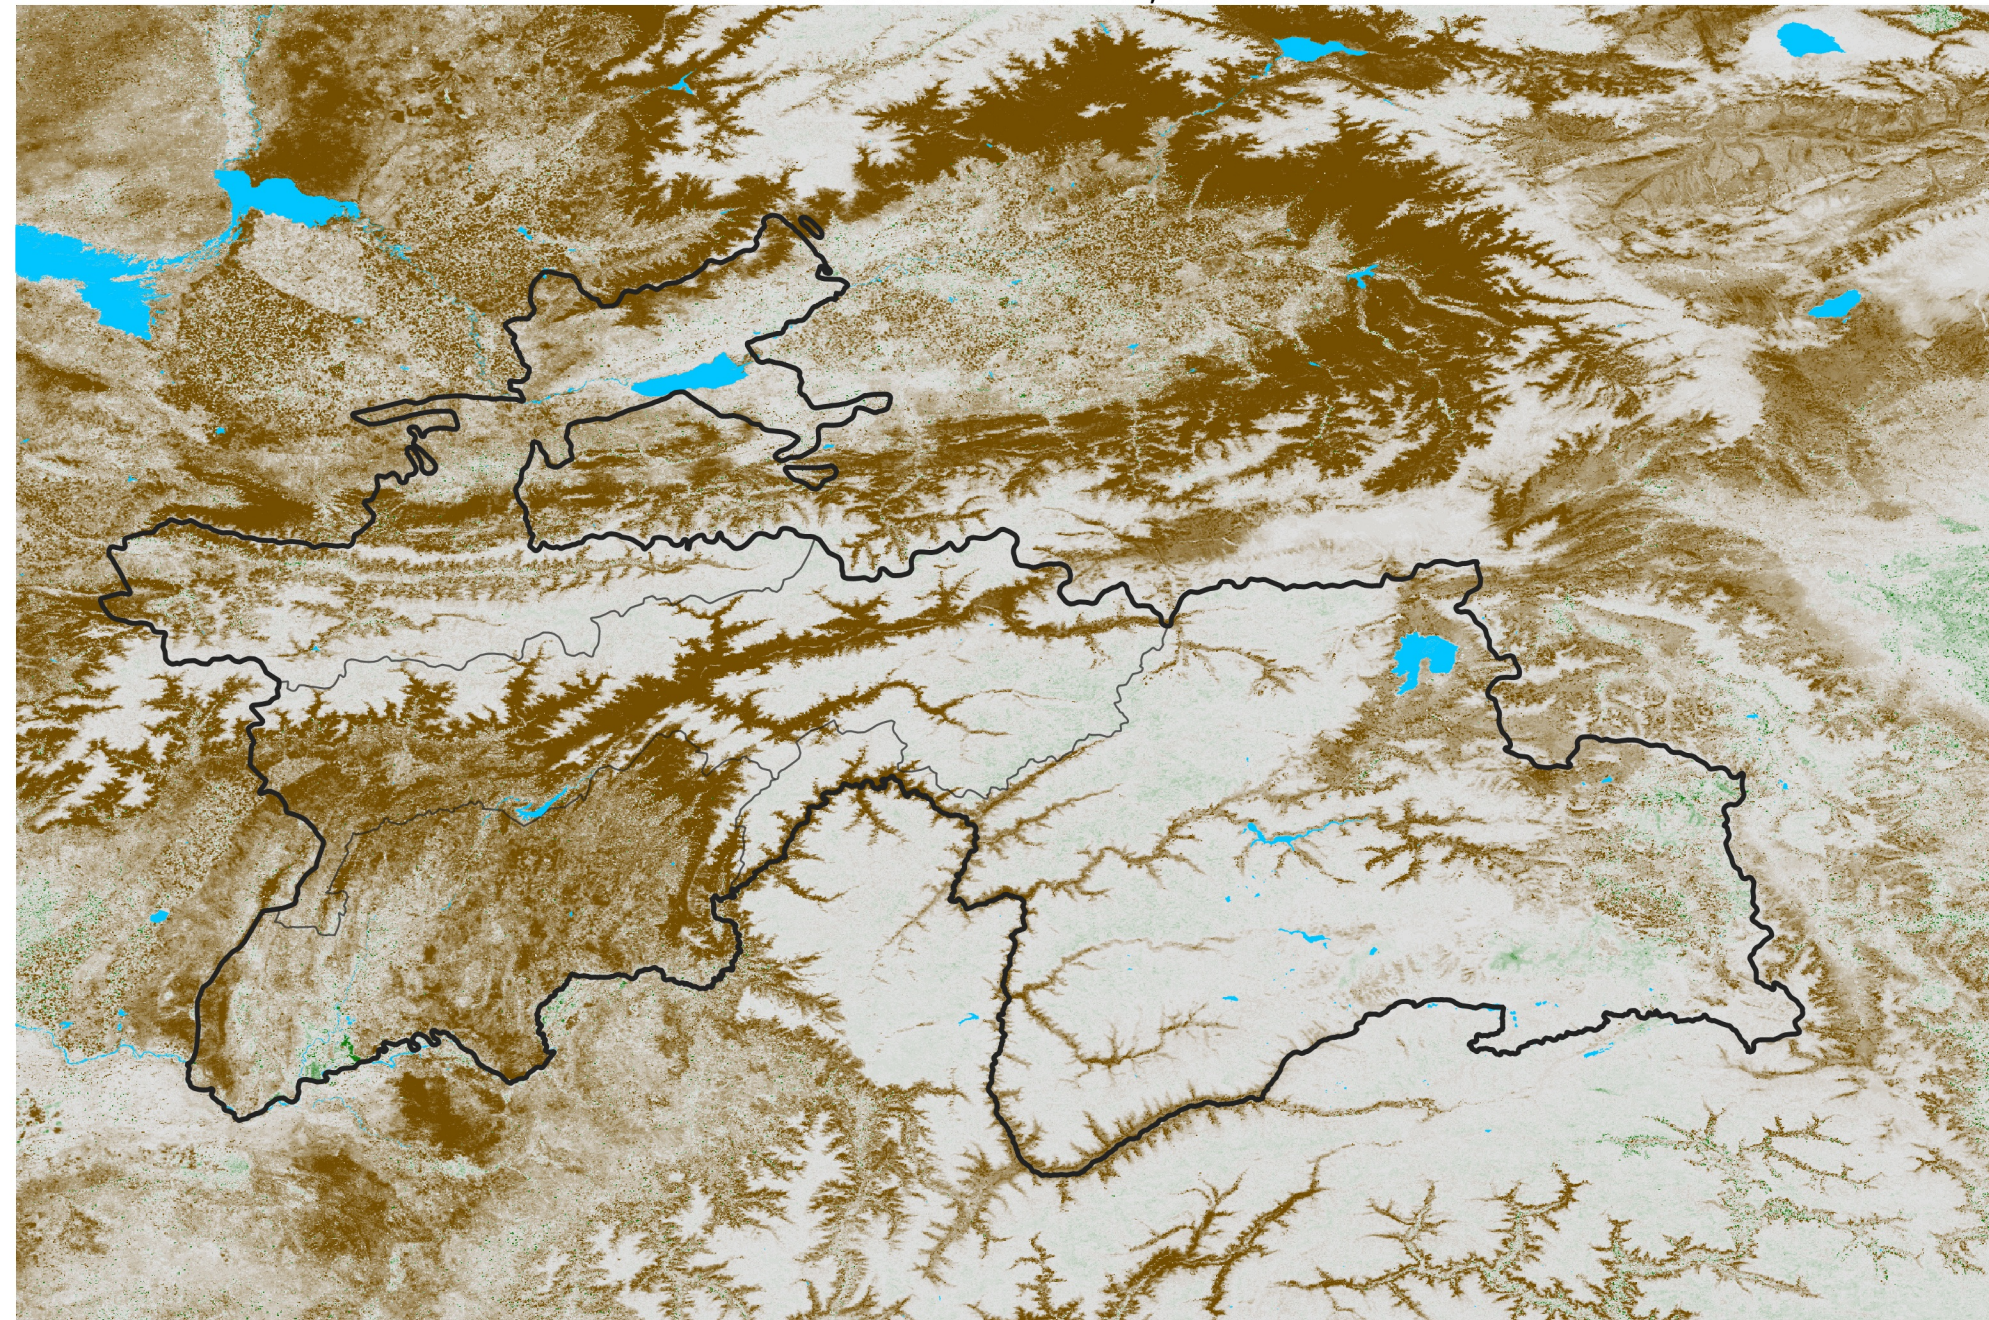

Tajikistan NDVI Difference

2017 minus 2016

Period 11 / Feb 16 - 25, 2017

NDVI Difference

< -0.3 -0.2 -0.1 -0.05 0.05 0.1 0.2 > 0.3

Negative

No Difference

Positive