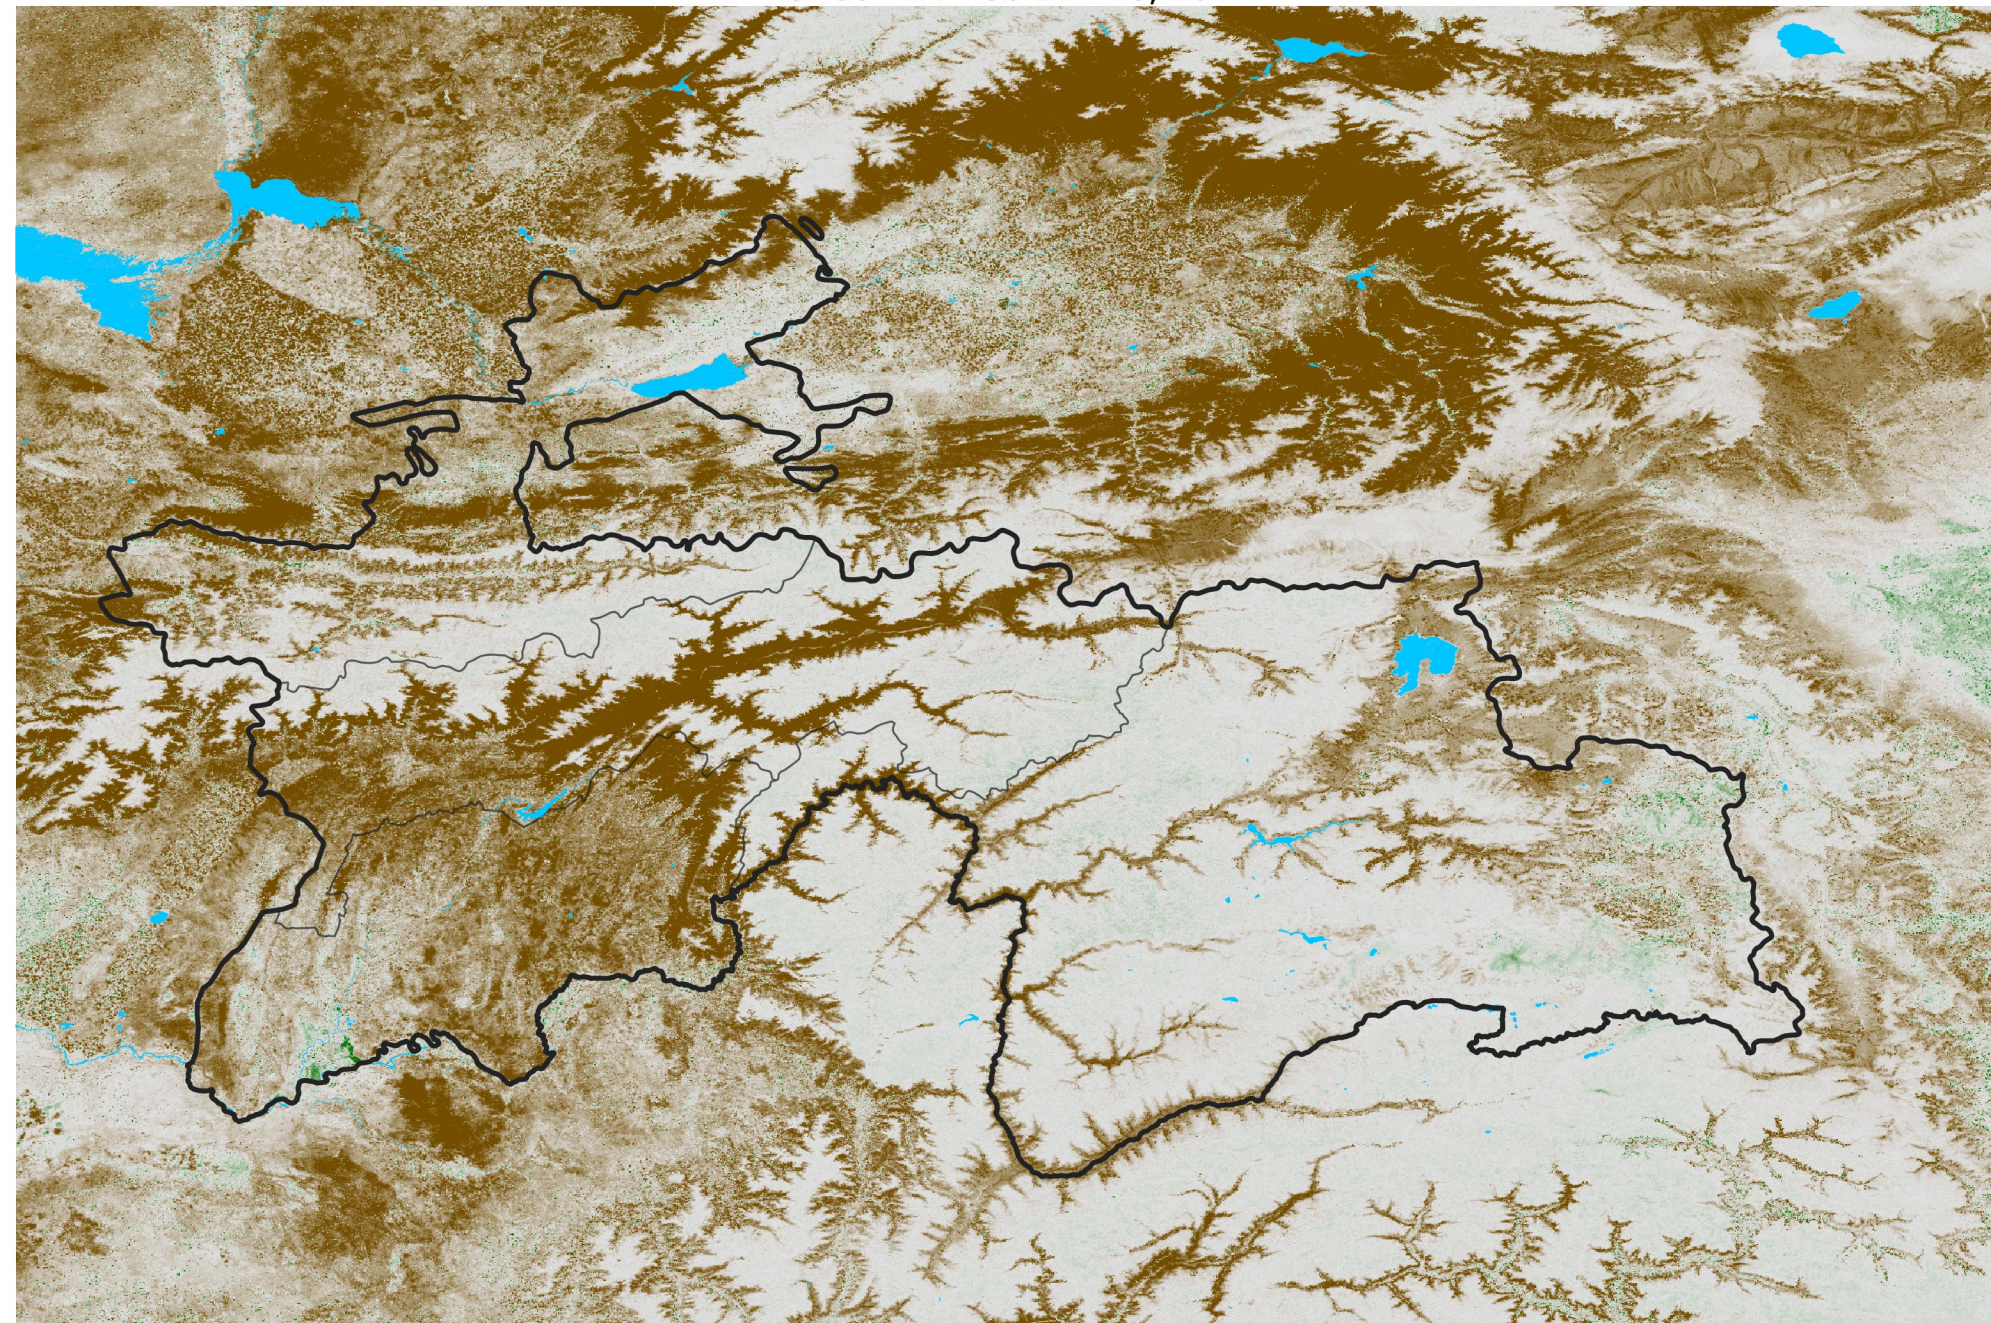

Tajikistan NDVI Difference

2017 minus 2016

Period 12 / Feb 21 - 28, 2017

NDVI Difference

< -0.3 -0.2 -0.1 -0.05 0.05 0.1 0.2 > 0.3

Negative

No Difference

Positive