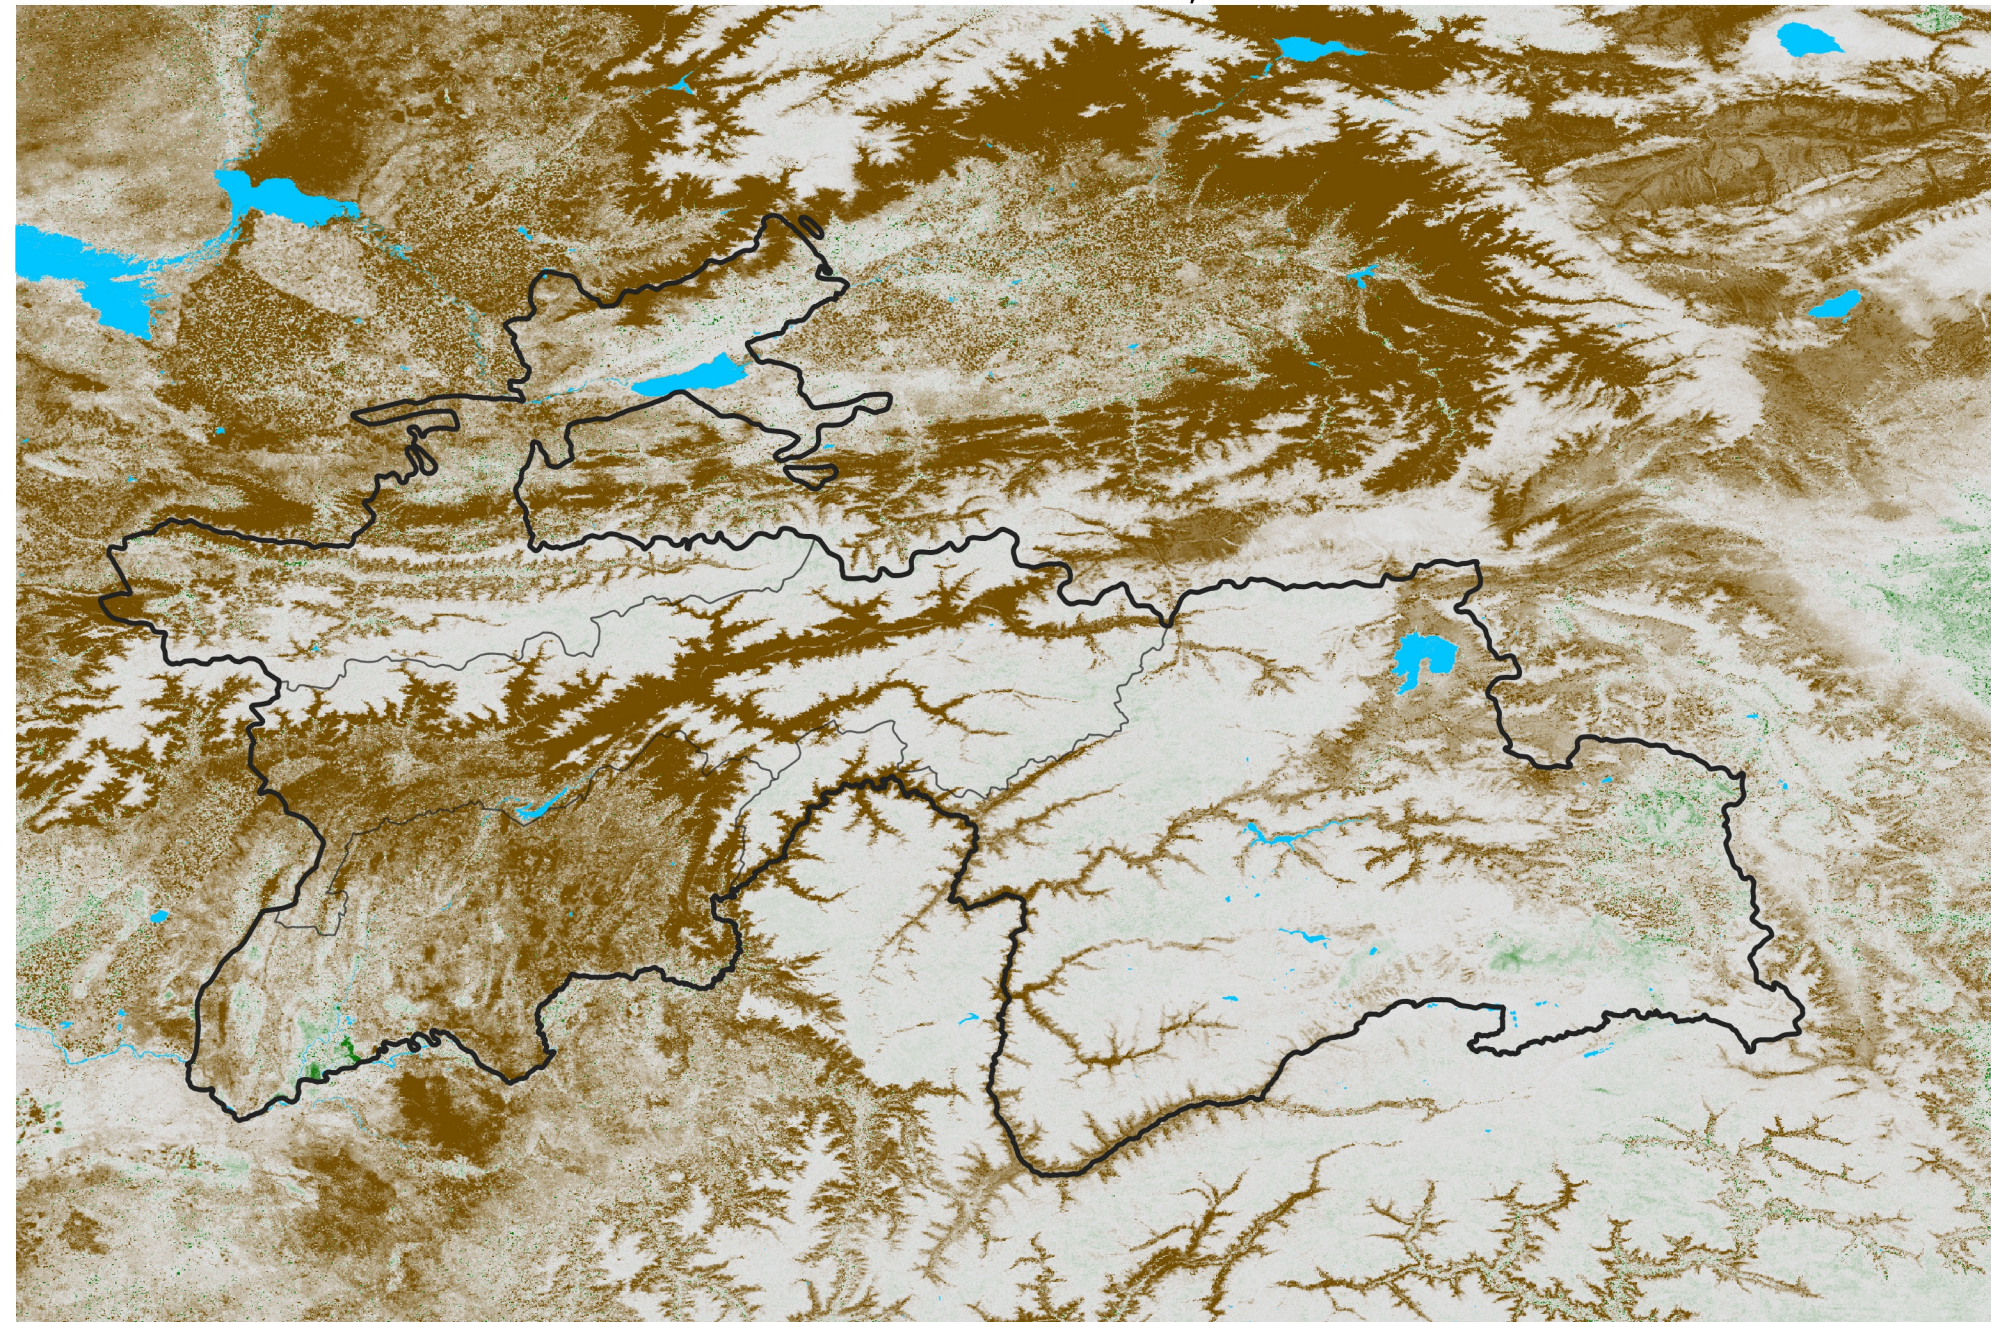

Tajikistan NDVI Difference

2017 minus 2016

Period 13 / Feb 26 - Mar 05, 2017

NDVI Difference

< -0.3 -0.2 -0.1 -0.05 0.05 0.1 0.2 > 0.3

Negative

No Difference

Positive