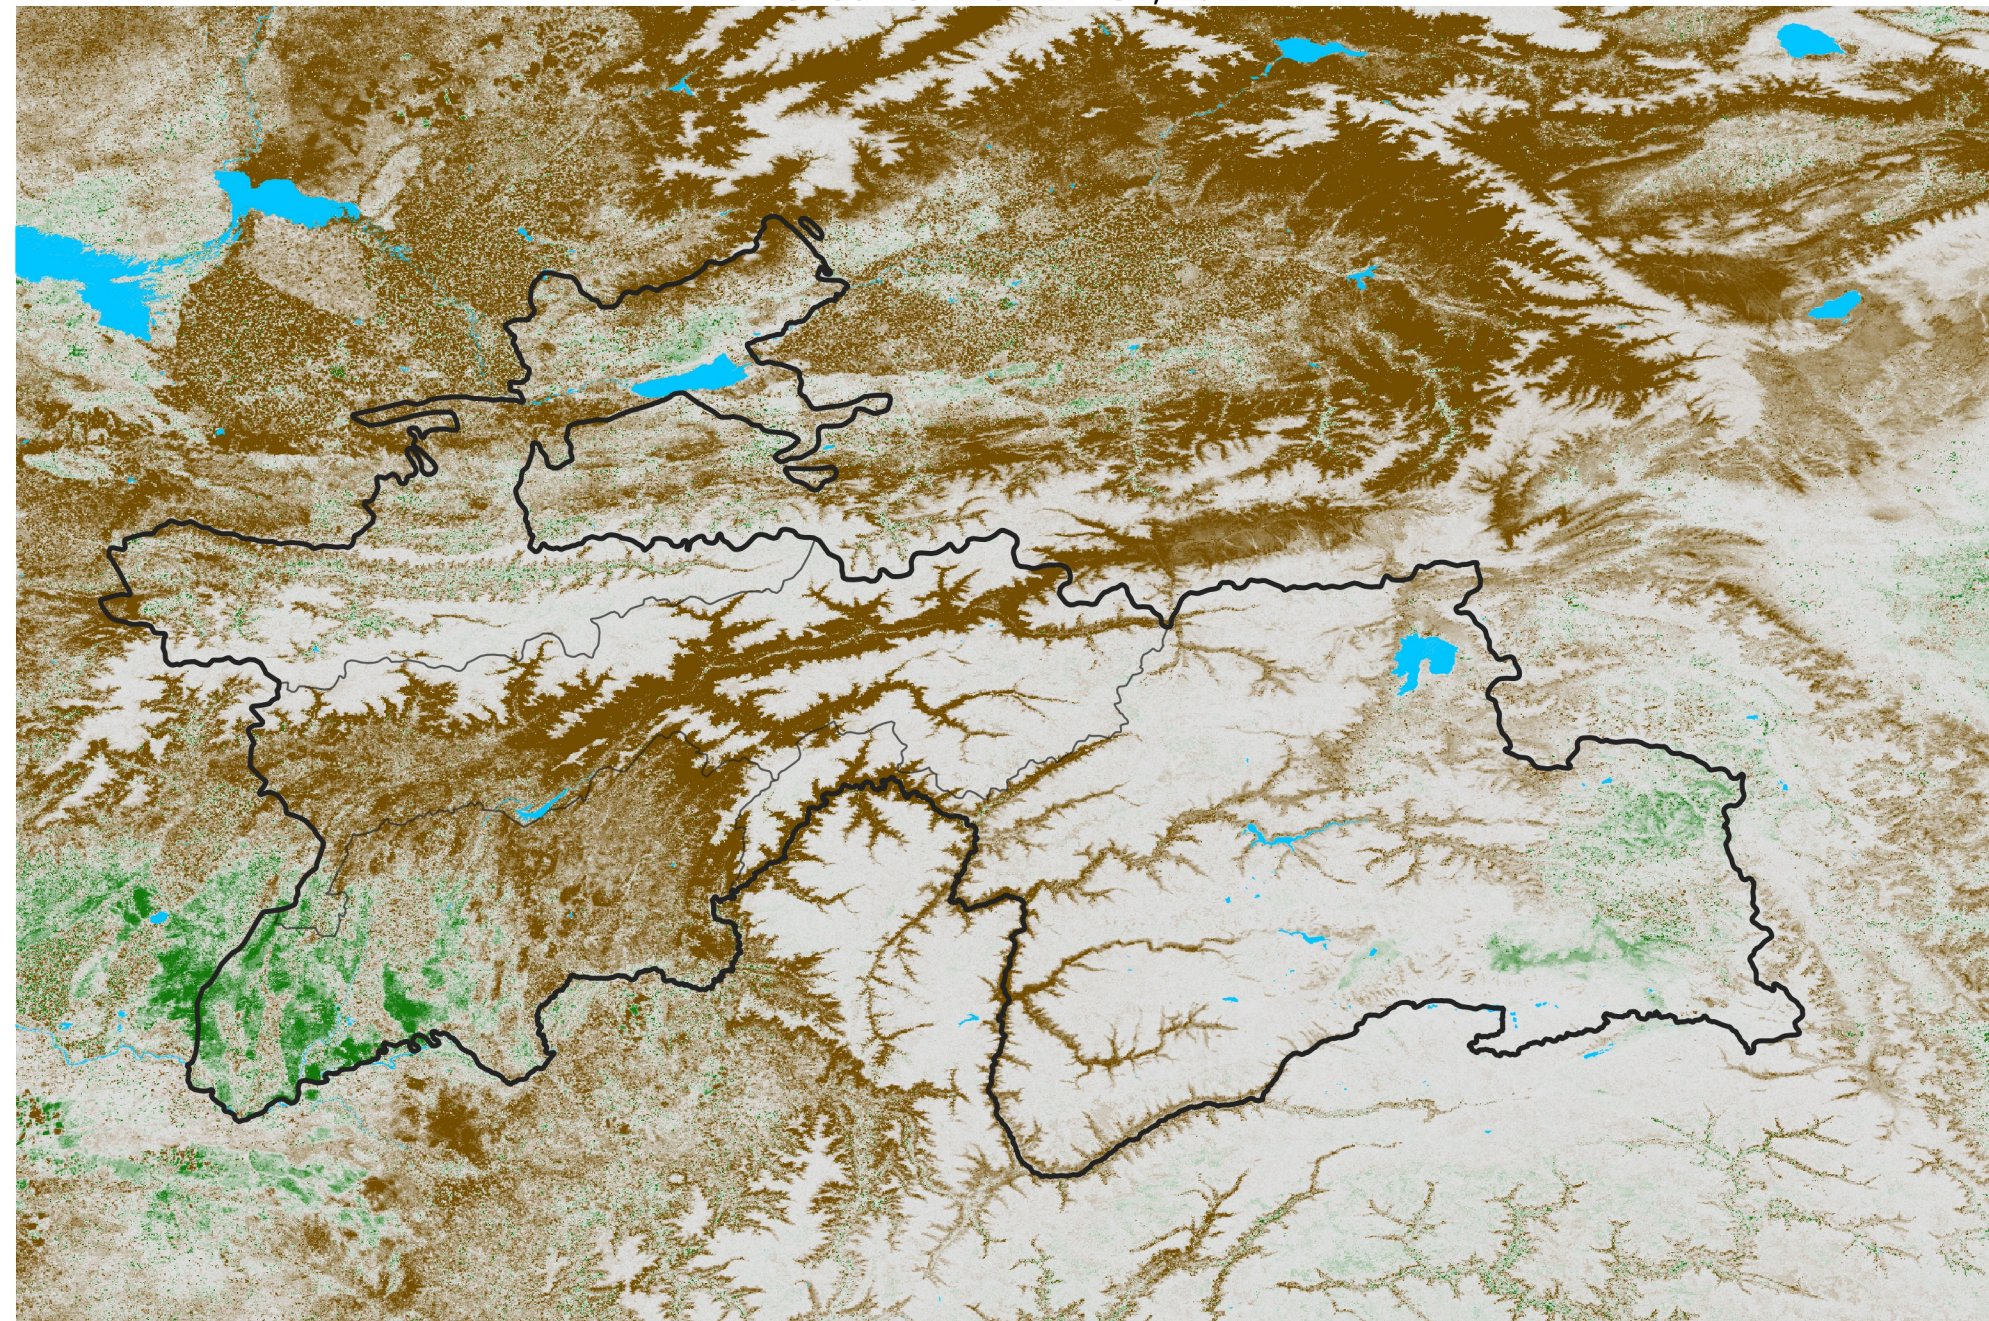

# Tajikistan NDVI Difference

2017 minus 2016

Period 18 / Mar 21 - 31, 2017

## NDVI Difference

< -0.3   -0.2   -0.1   -0.05   0.05   0.1   0.2   > 0.3

Negative

No Difference

Positive