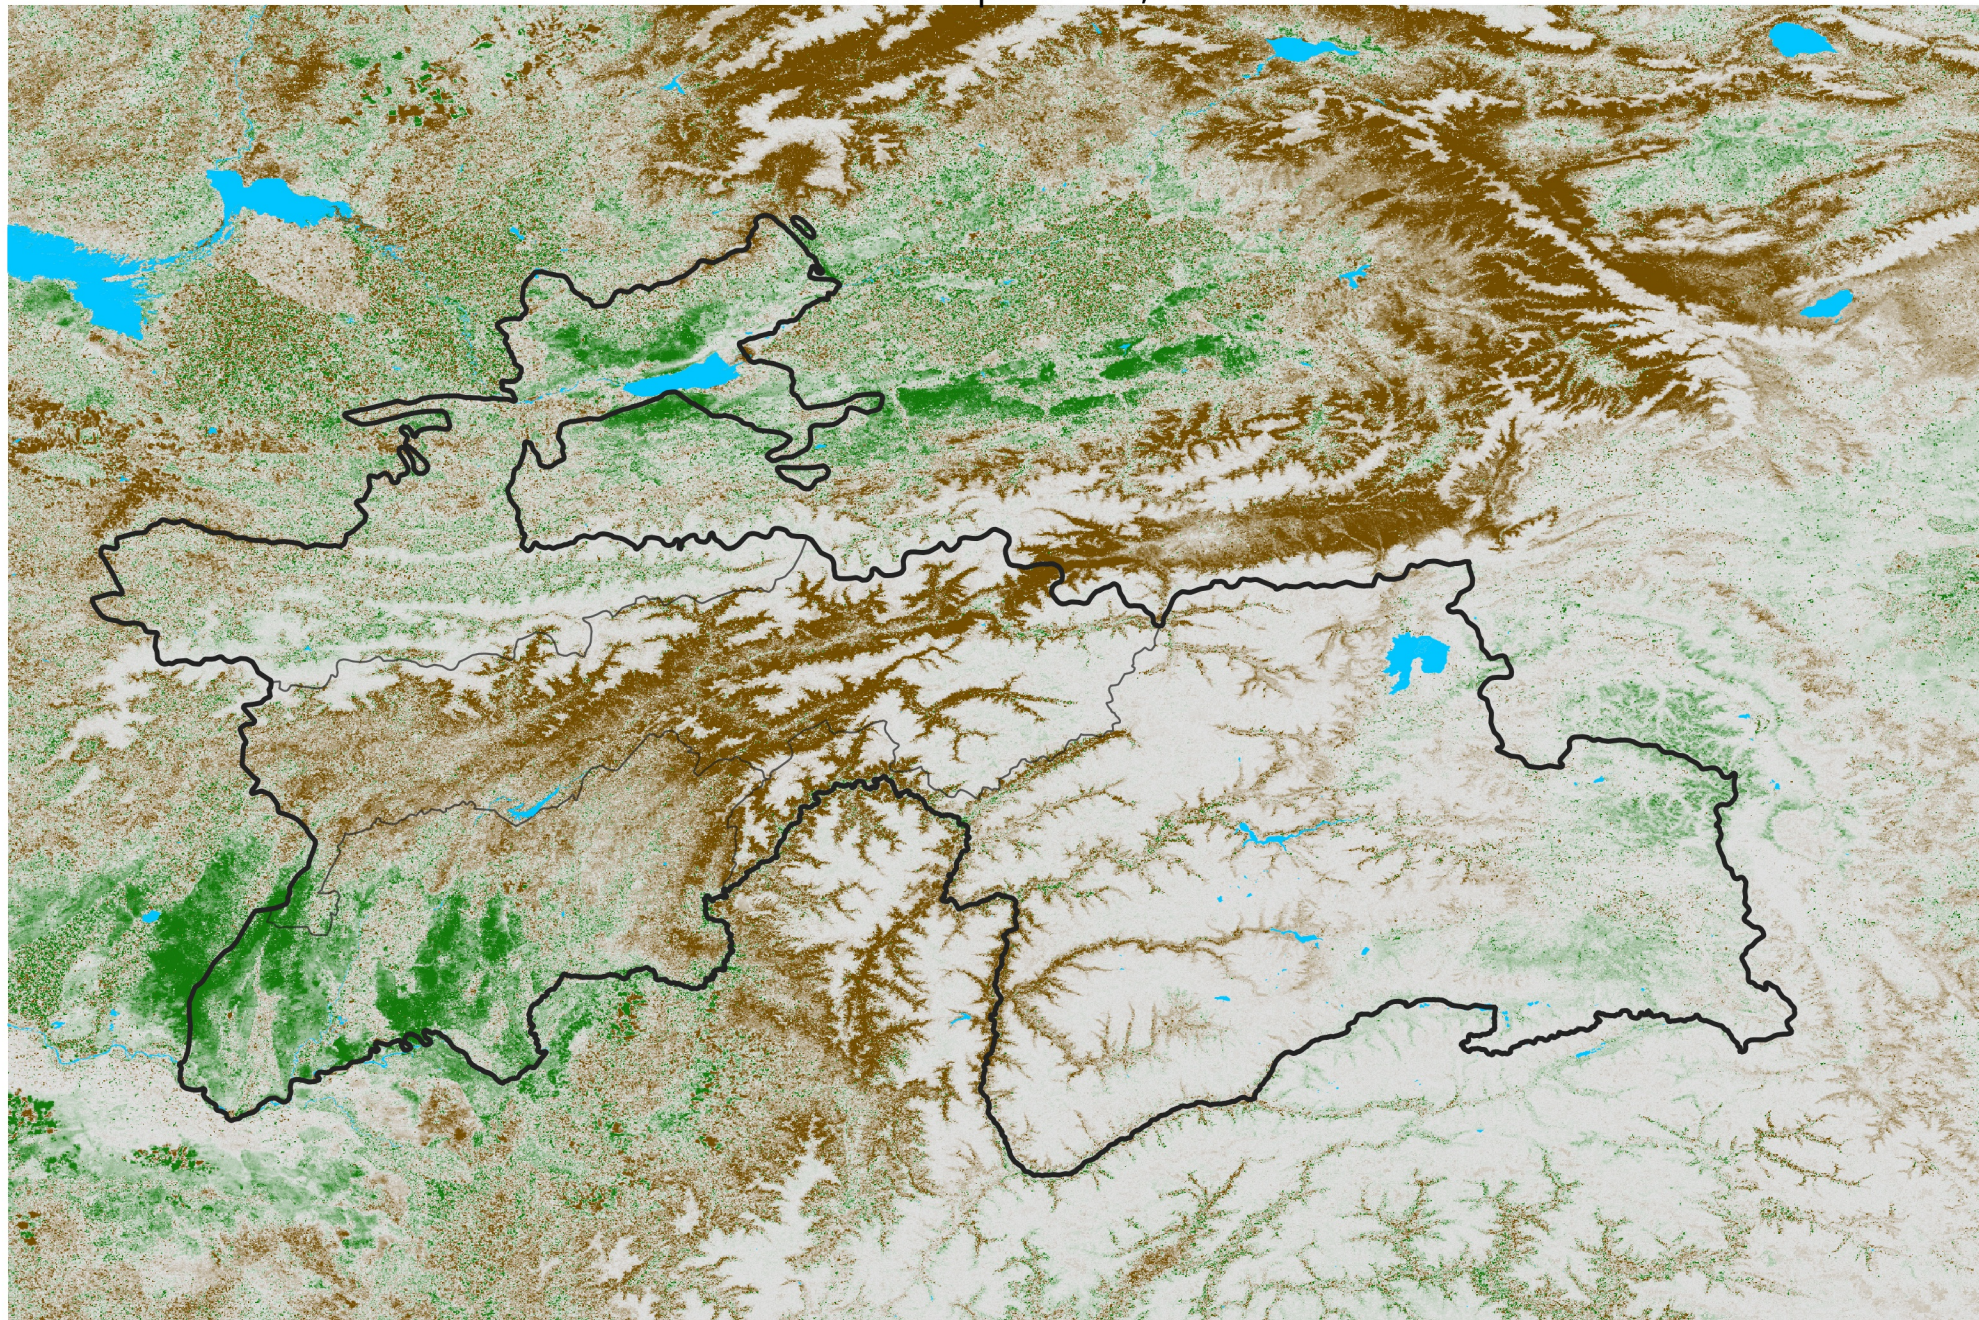

# Tajikistan NDVI Difference

2017 minus 2016

Period 24 / Apr 21 - 30, 2017

## NDVI Difference

< -0.3   -0.2   -0.1   -0.05   0.05   0.1   0.2   > 0.3

Negative

No Difference

Positive