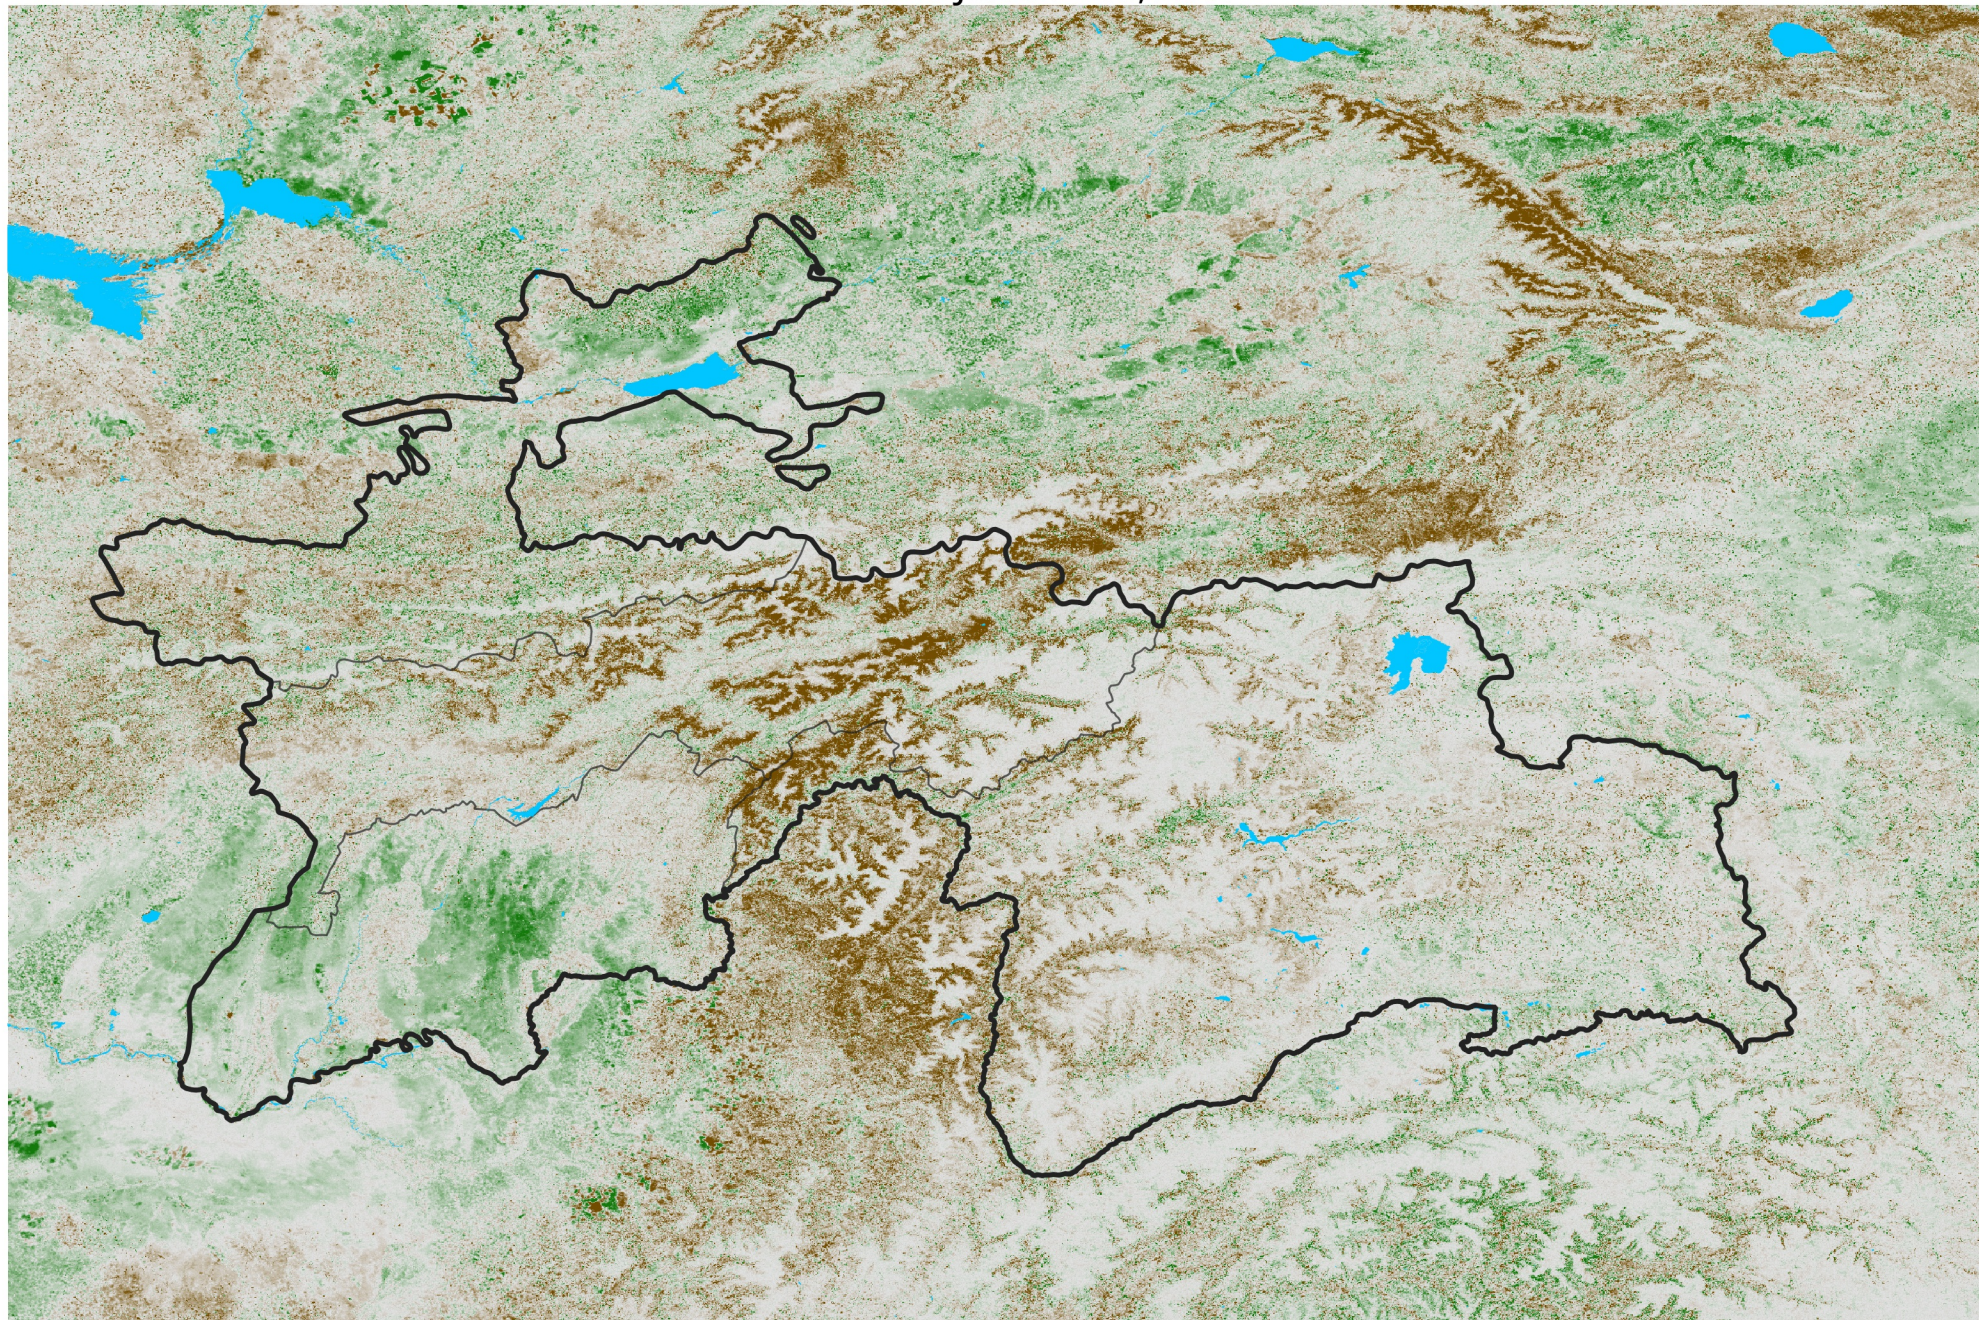

# Tajikistan NDVI Difference

2017 minus 2016

Period 32 / Jun 01 - 10, 2017

## NDVI Difference

< -0.3   -0.2   -0.1   -0.05   0.05   0.1   0.2   > 0.3

Negative

No Difference

Positive