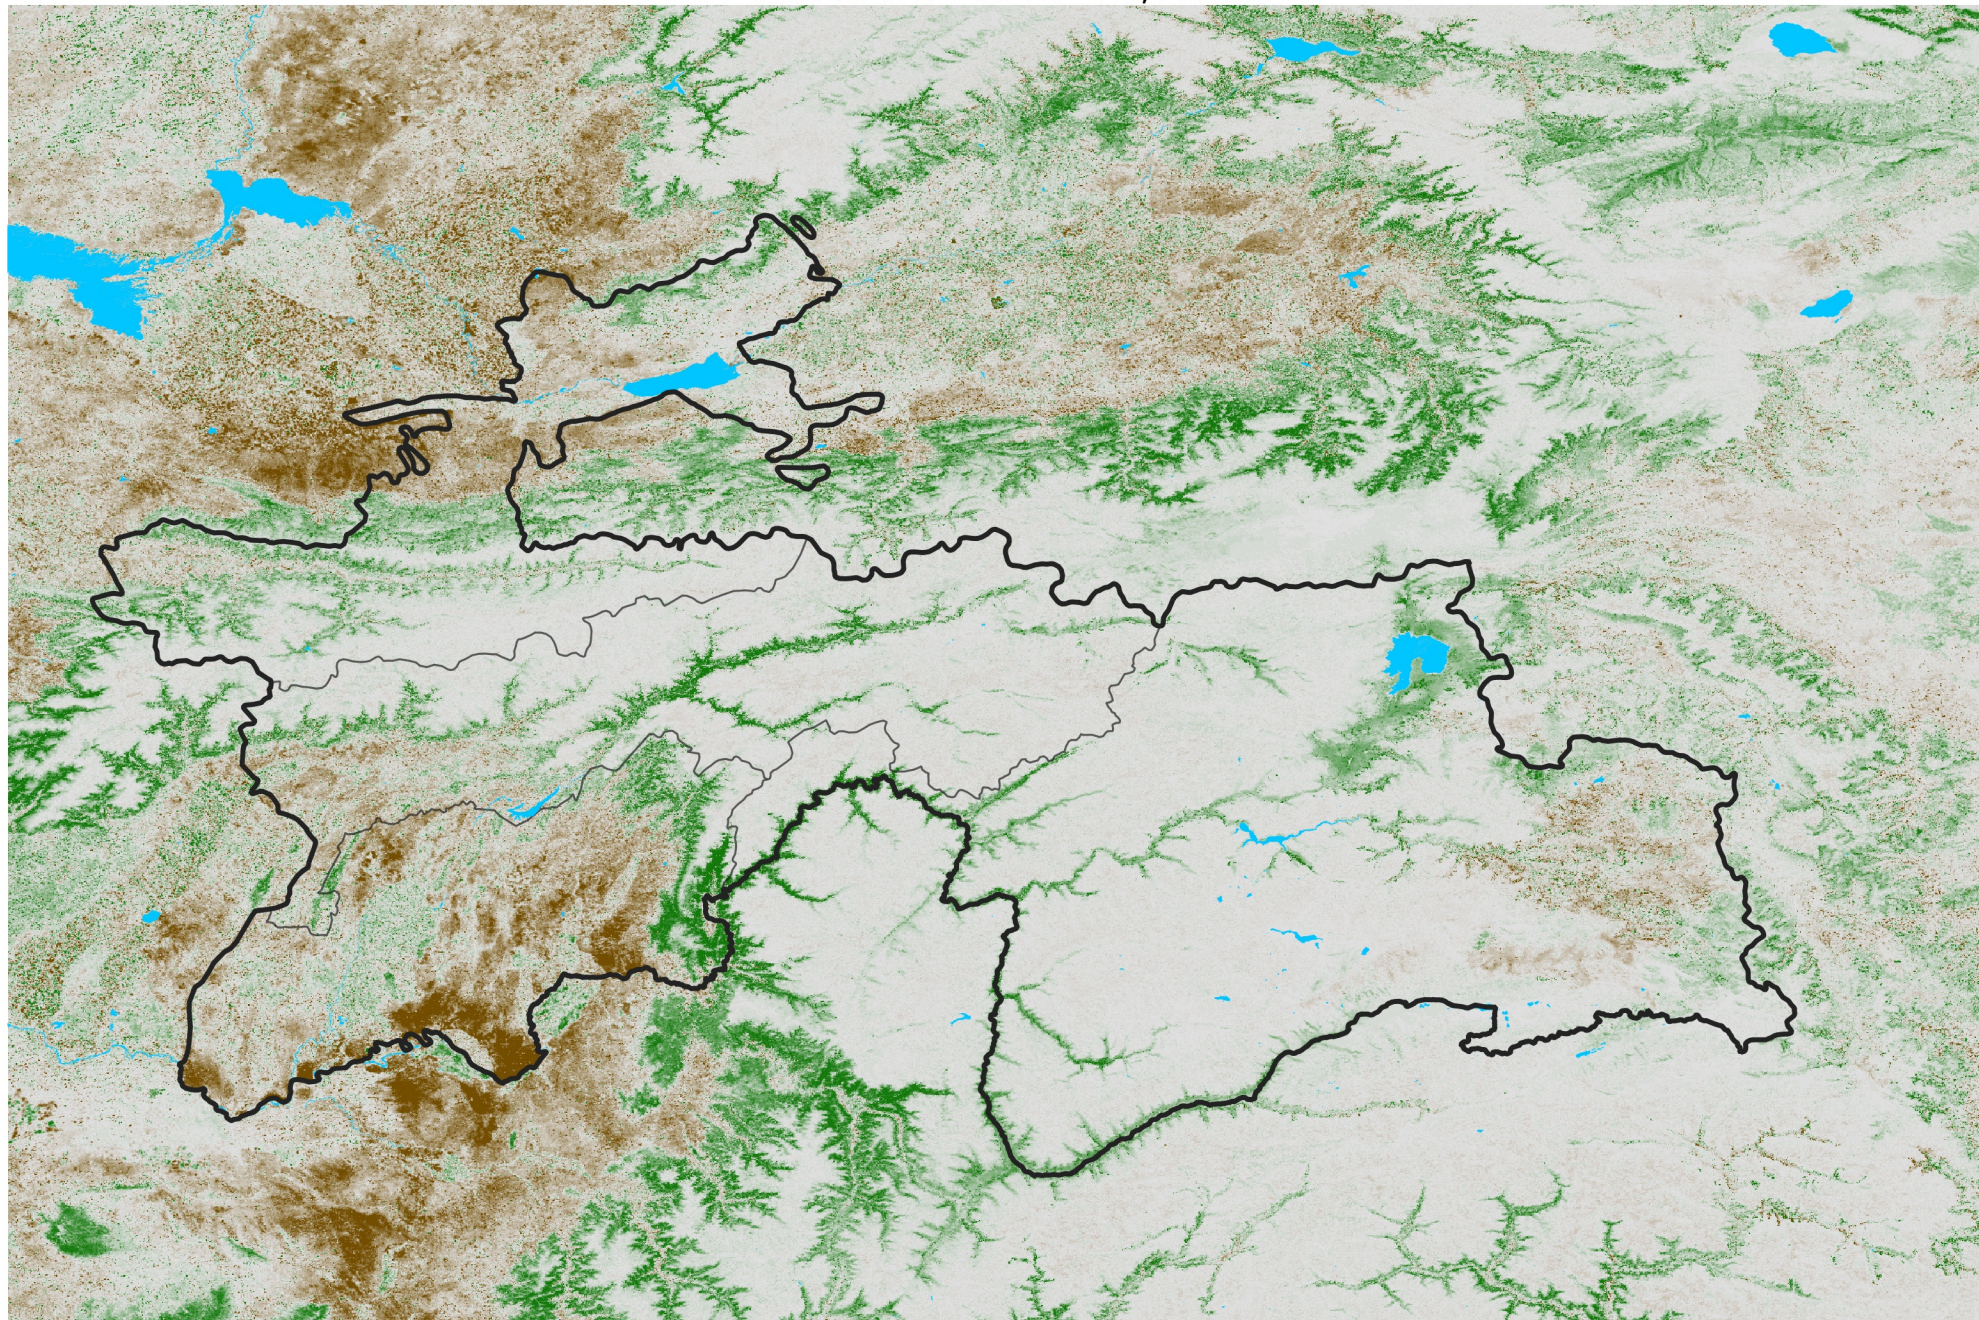

# Tajikistan NDVI Difference

2020 minus 2019

Period 12 / Feb 21 - 29, 2020

## NDVI Difference

< -0.3   -0.2   -0.1   -0.05   0.05   0.1   0.2   > 0.3

Negative

No Difference

Positive