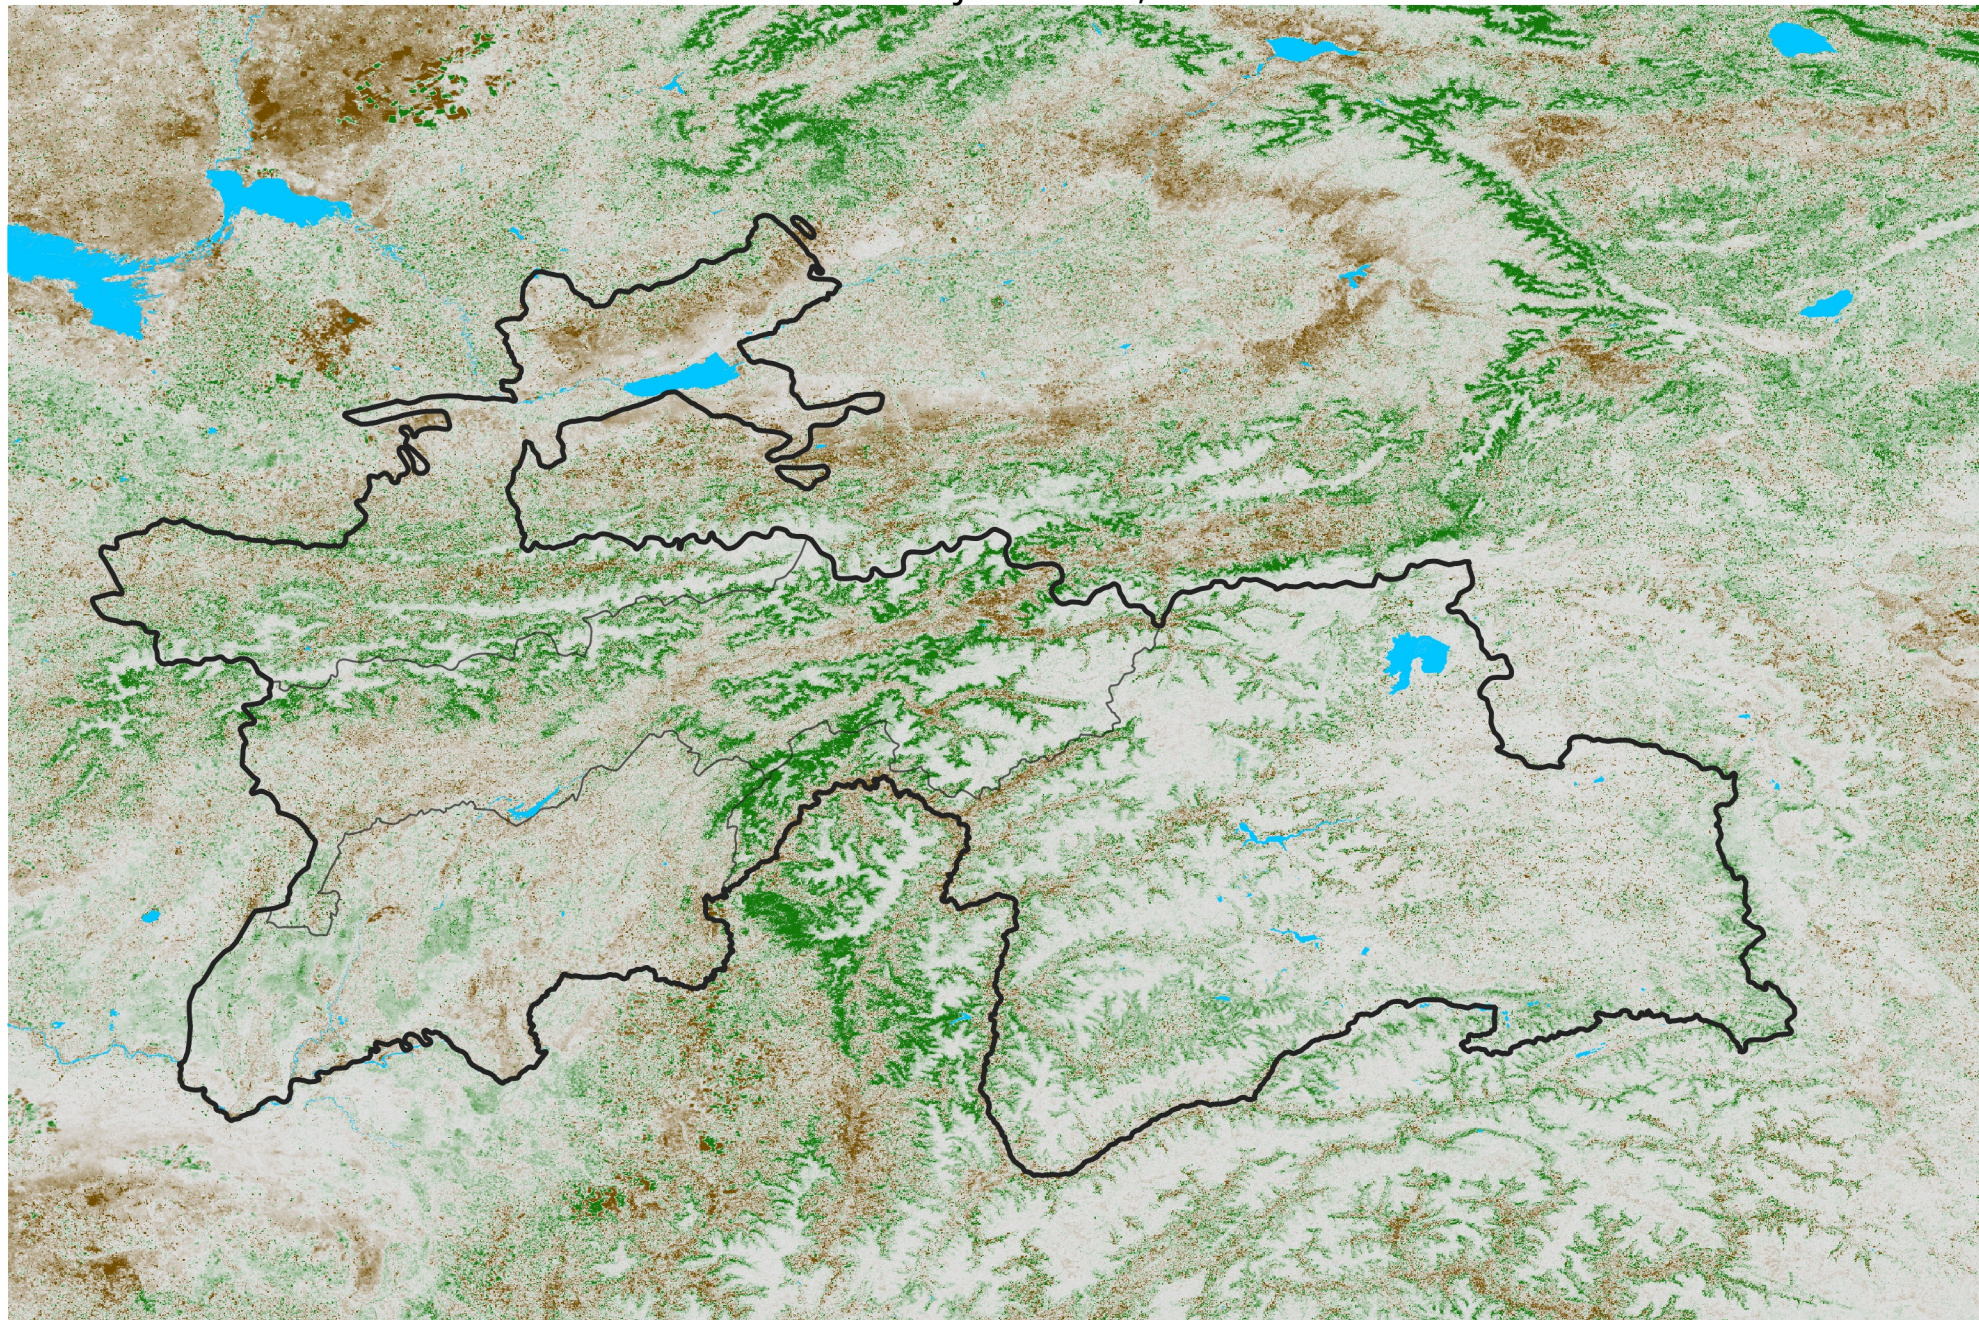

# Tajikistan NDVI Difference

2020 minus 2019

Period 32 / Jun 01 - 10, 2020

## NDVI Difference

< -0.3   -0.2   -0.1   -0.05   0.05   0.1   0.2   > 0.3

Negative

No Difference

Positive