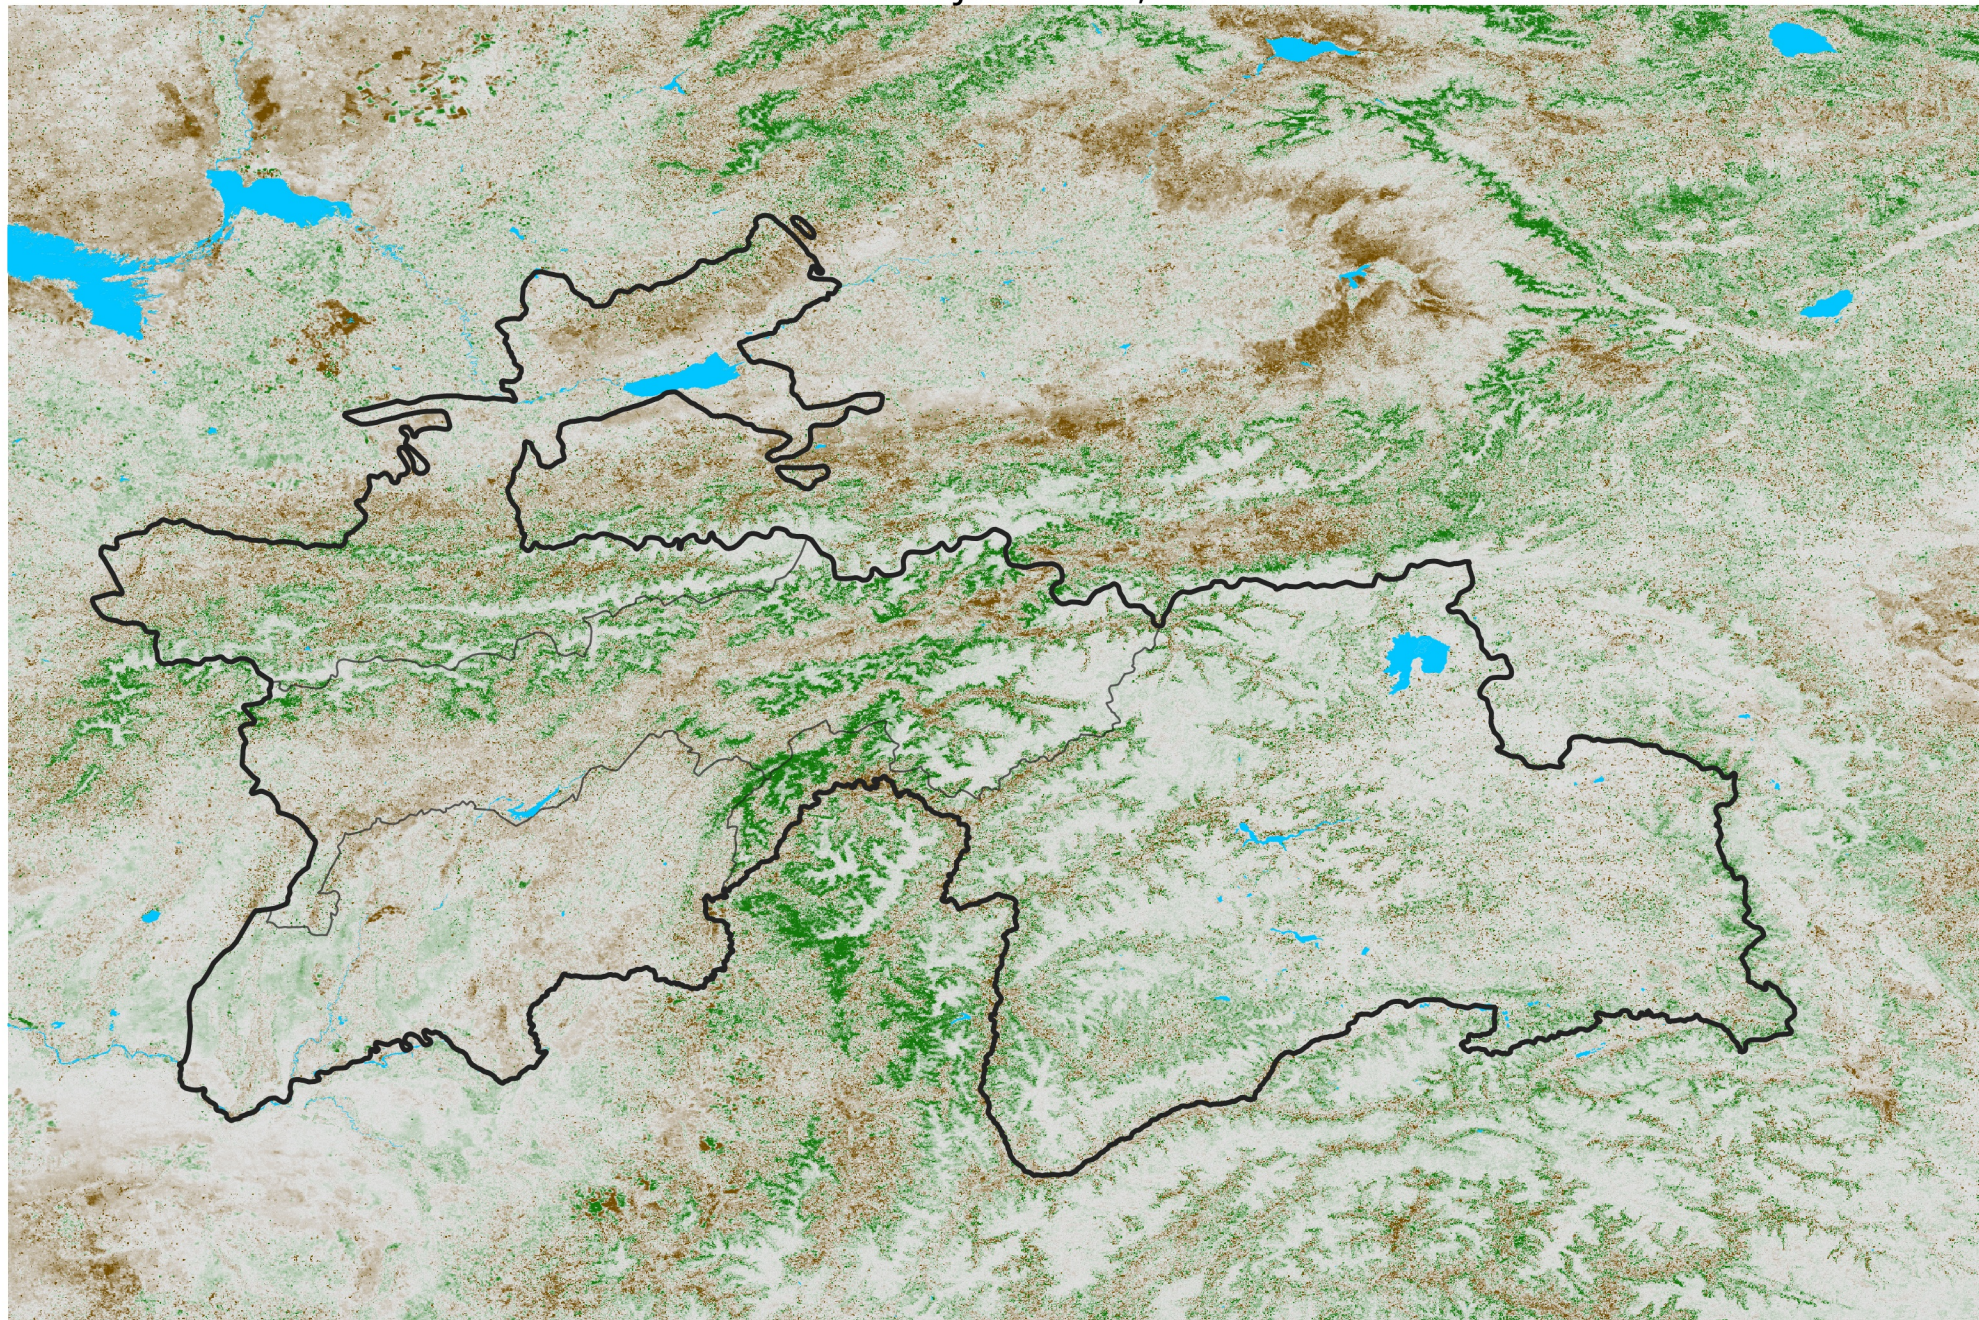

# Tajikistan NDVI Difference

2020 minus 2019

Period 35 / Jun 16 - 25, 2020

## NDVI Difference

< -0.3   -0.2   -0.1   -0.05   0.05   0.1   0.2   > 0.3

Negative

No Difference

Positive