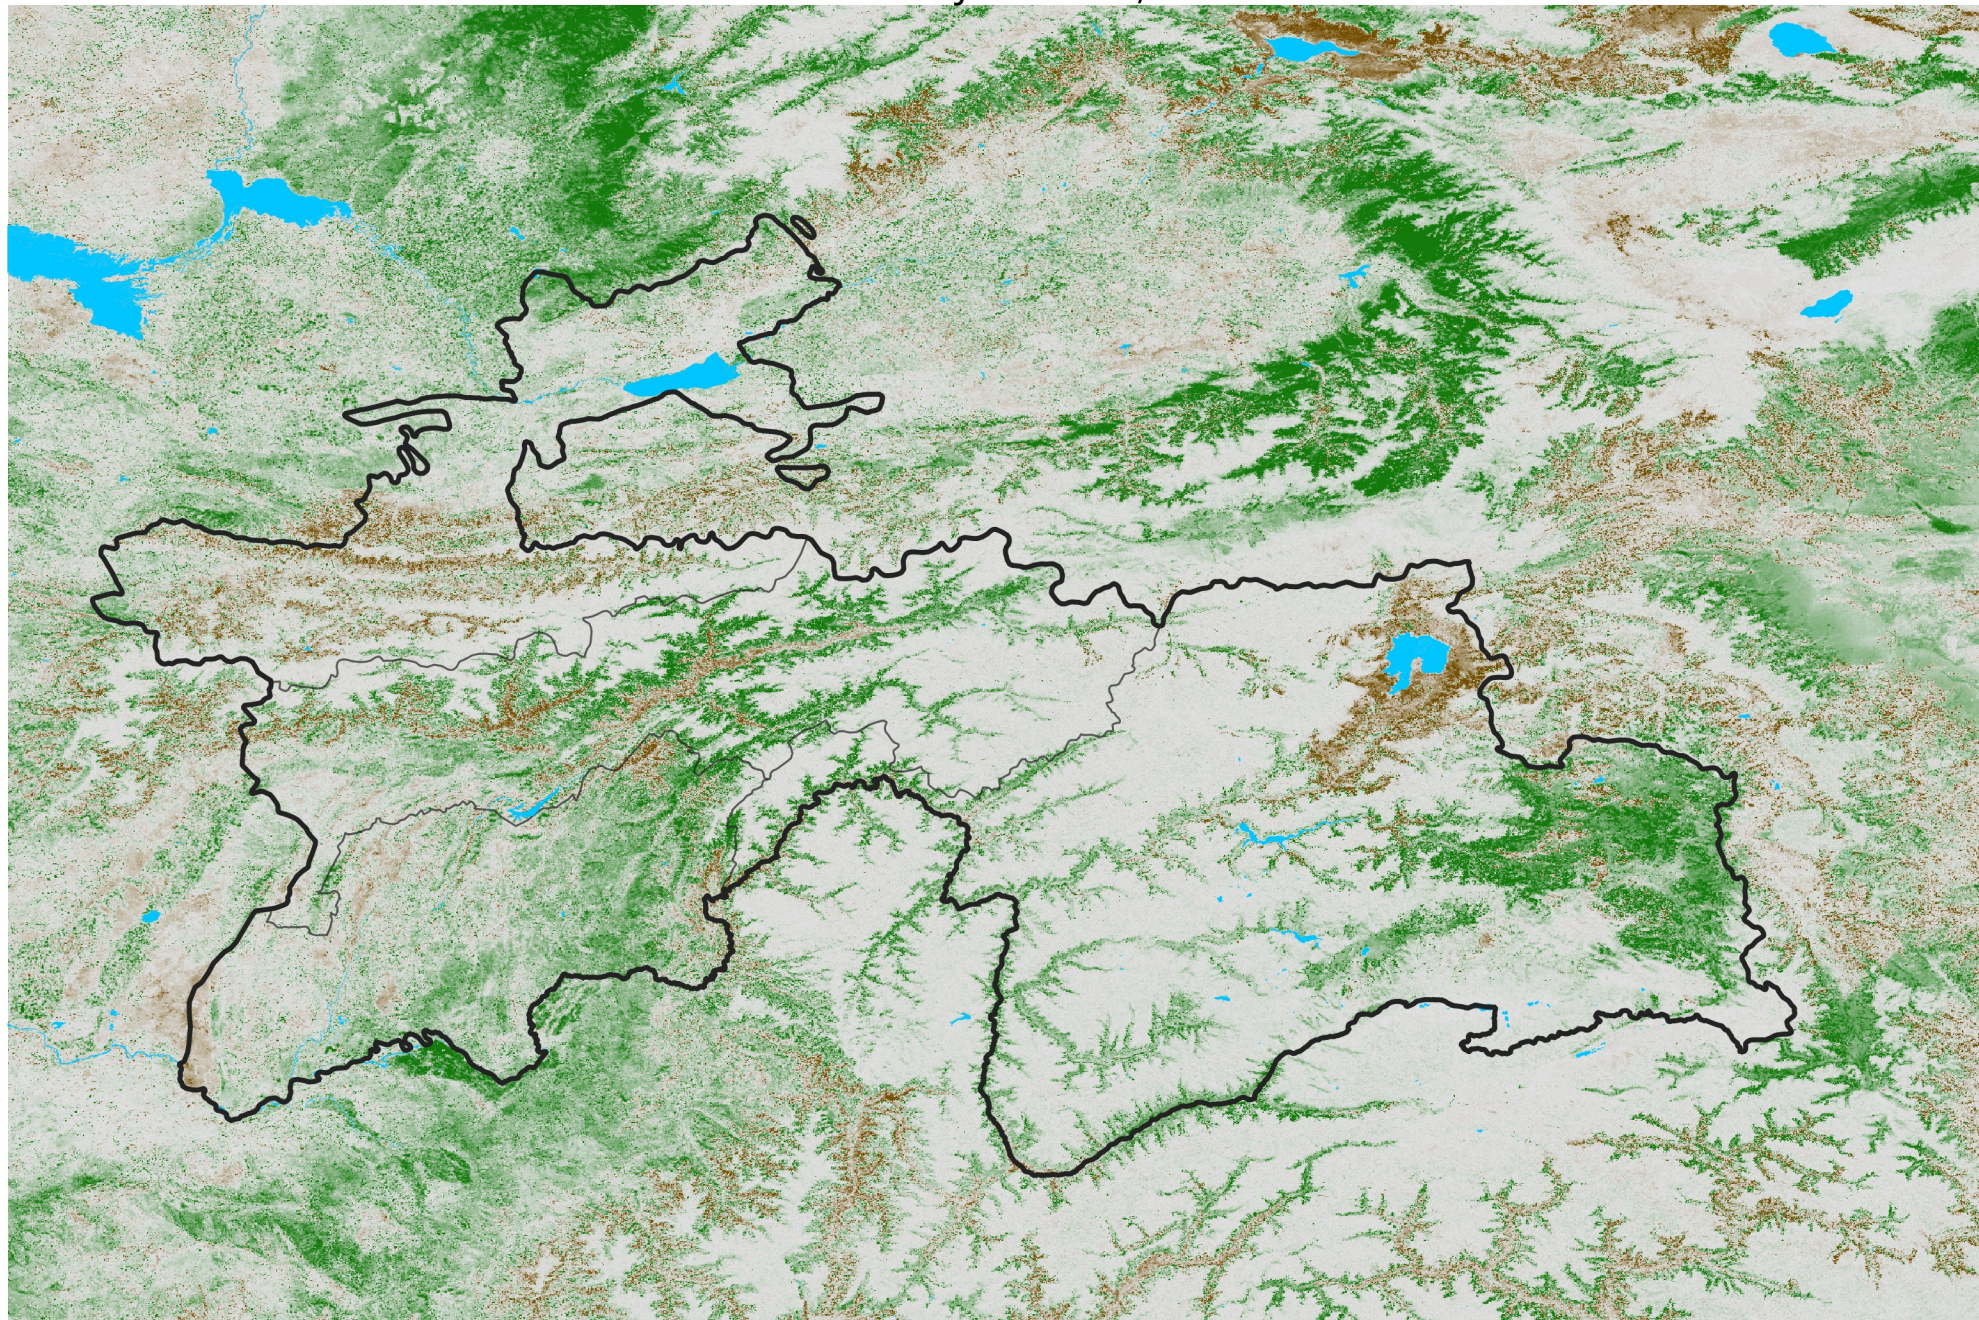

# Tajikistan NDVI Difference

2022 minus 2021

Period 02 / Jan 01 - 10, 2022

## NDVI Difference

< -0.3   -0.2   -0.1   -0.05   0.05   0.1   0.2   > 0.3

Negative

No Difference

Positive