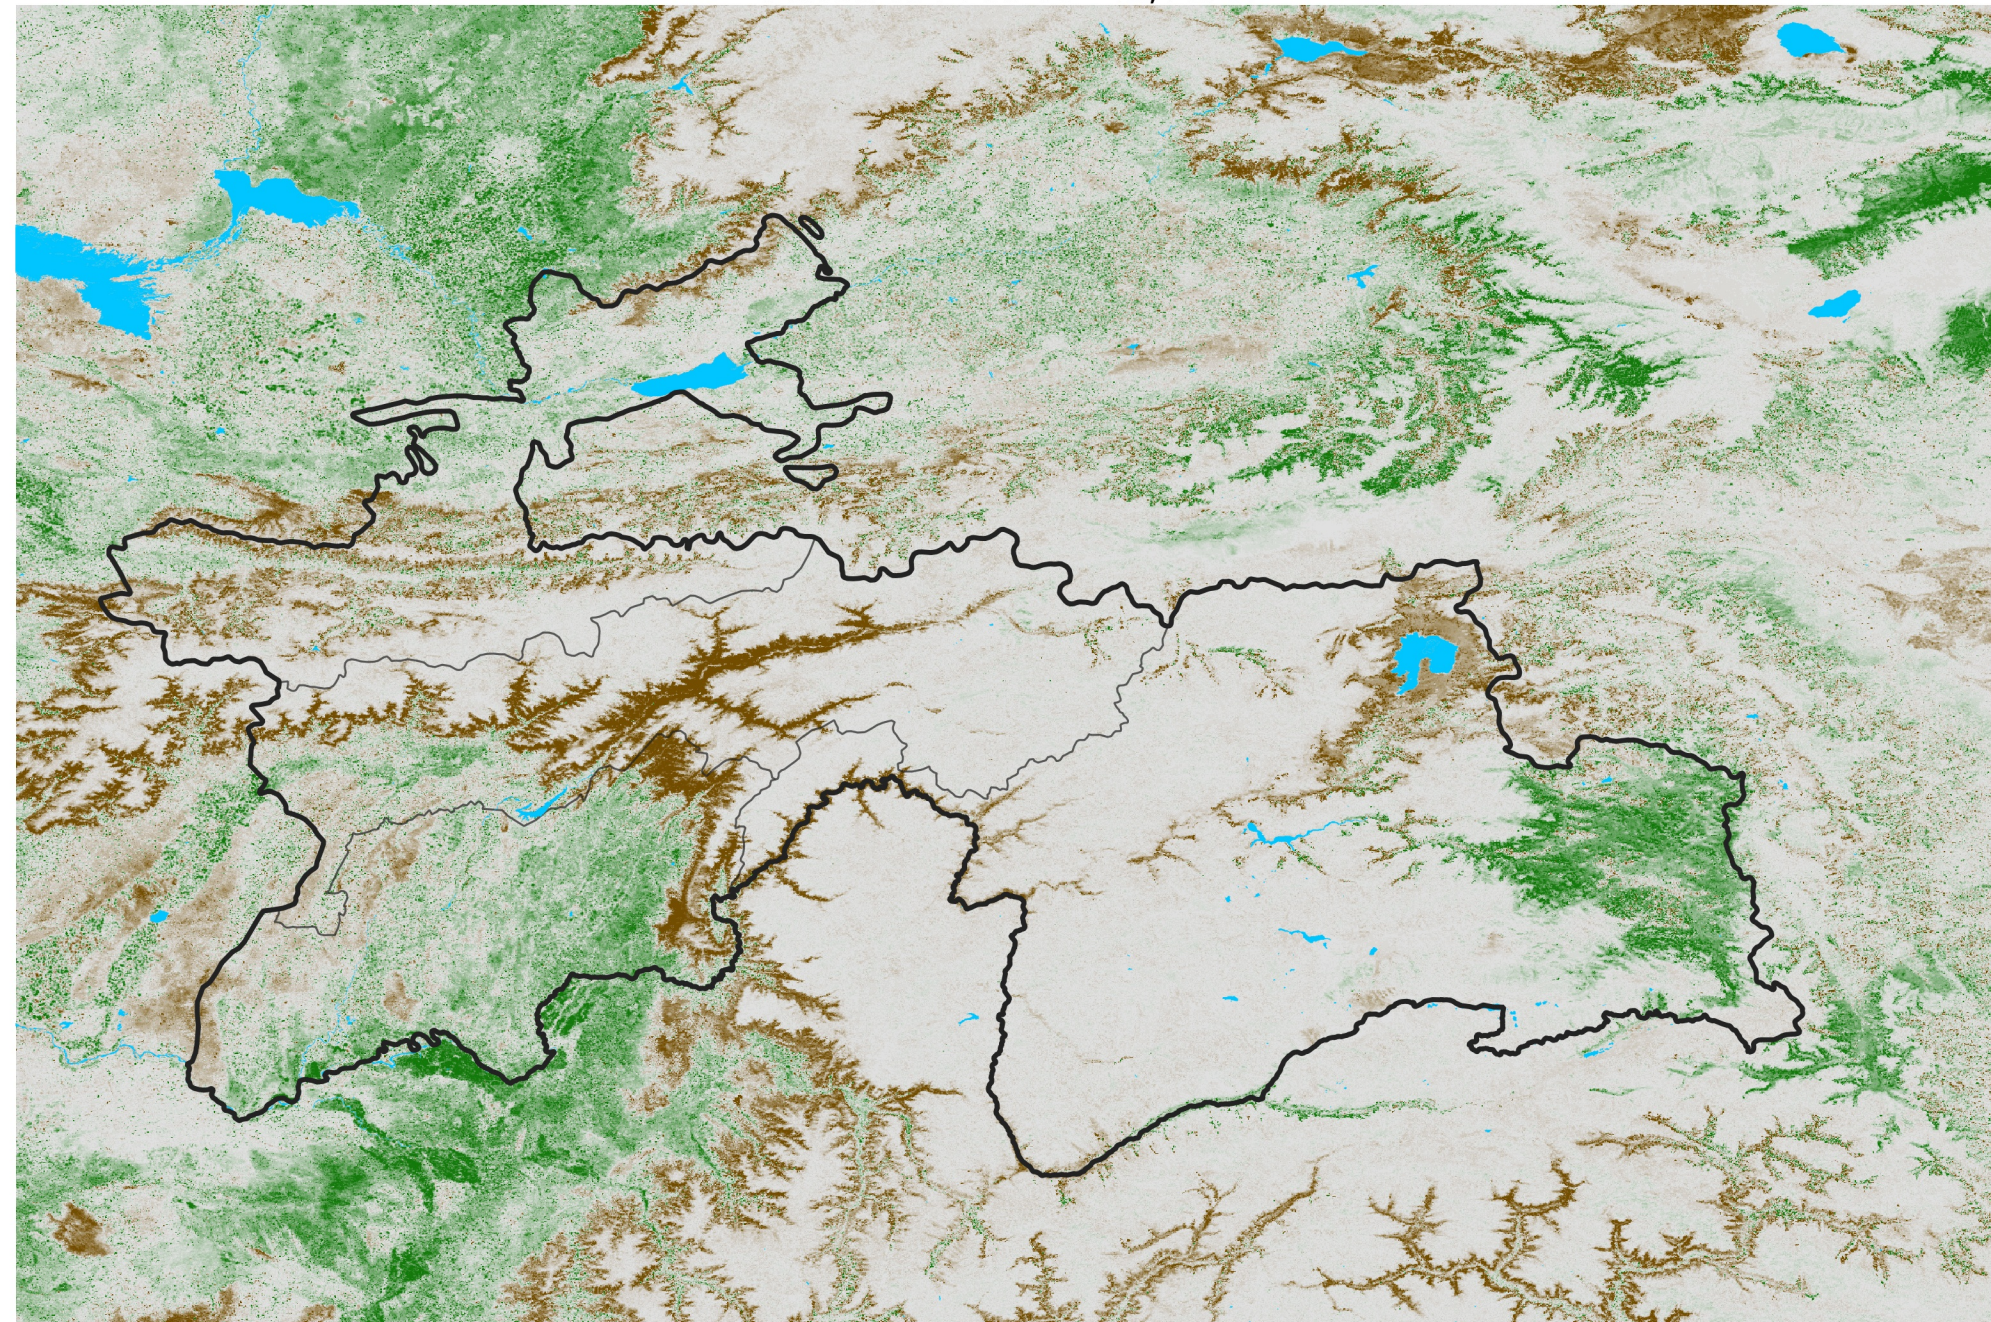

# Tajikistan NDVI Difference

2022 minus 2021

Period 09 / Feb 06 - 15, 2022

## NDVI Difference

< -0.3   -0.2   -0.1   -0.05   0.05   0.1   0.2   > 0.3

Negative

No Difference

Positive