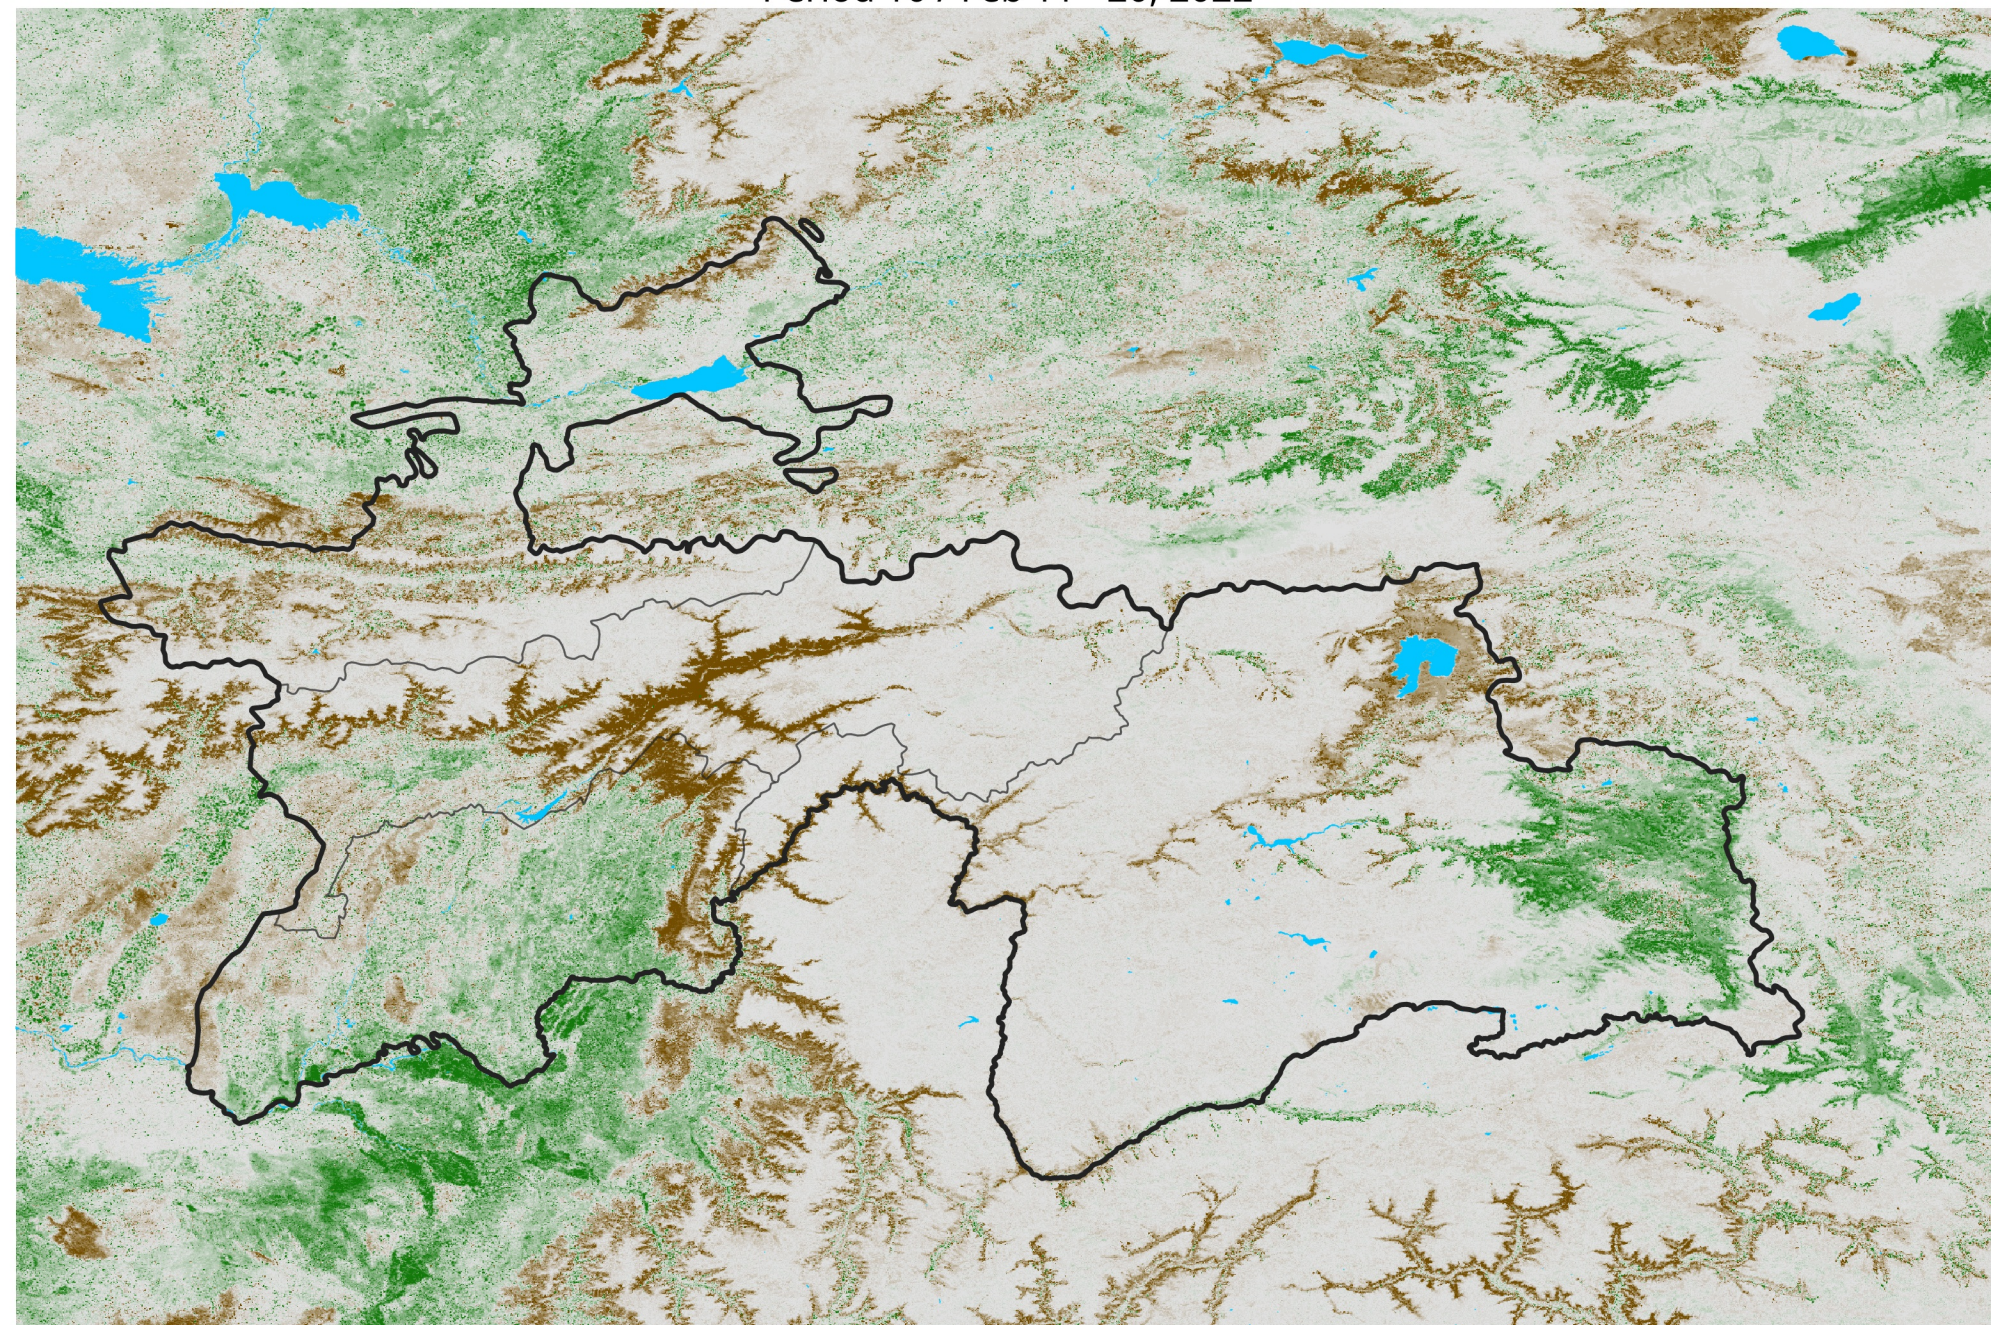

# Tajikistan NDVI Difference

2022 minus 2021

Period 10 / Feb 11 - 20, 2022

## NDVI Difference

< -0.3   -0.2   -0.1   -0.05   0.05   0.1   0.2   > 0.3

Negative

No Difference

Positive