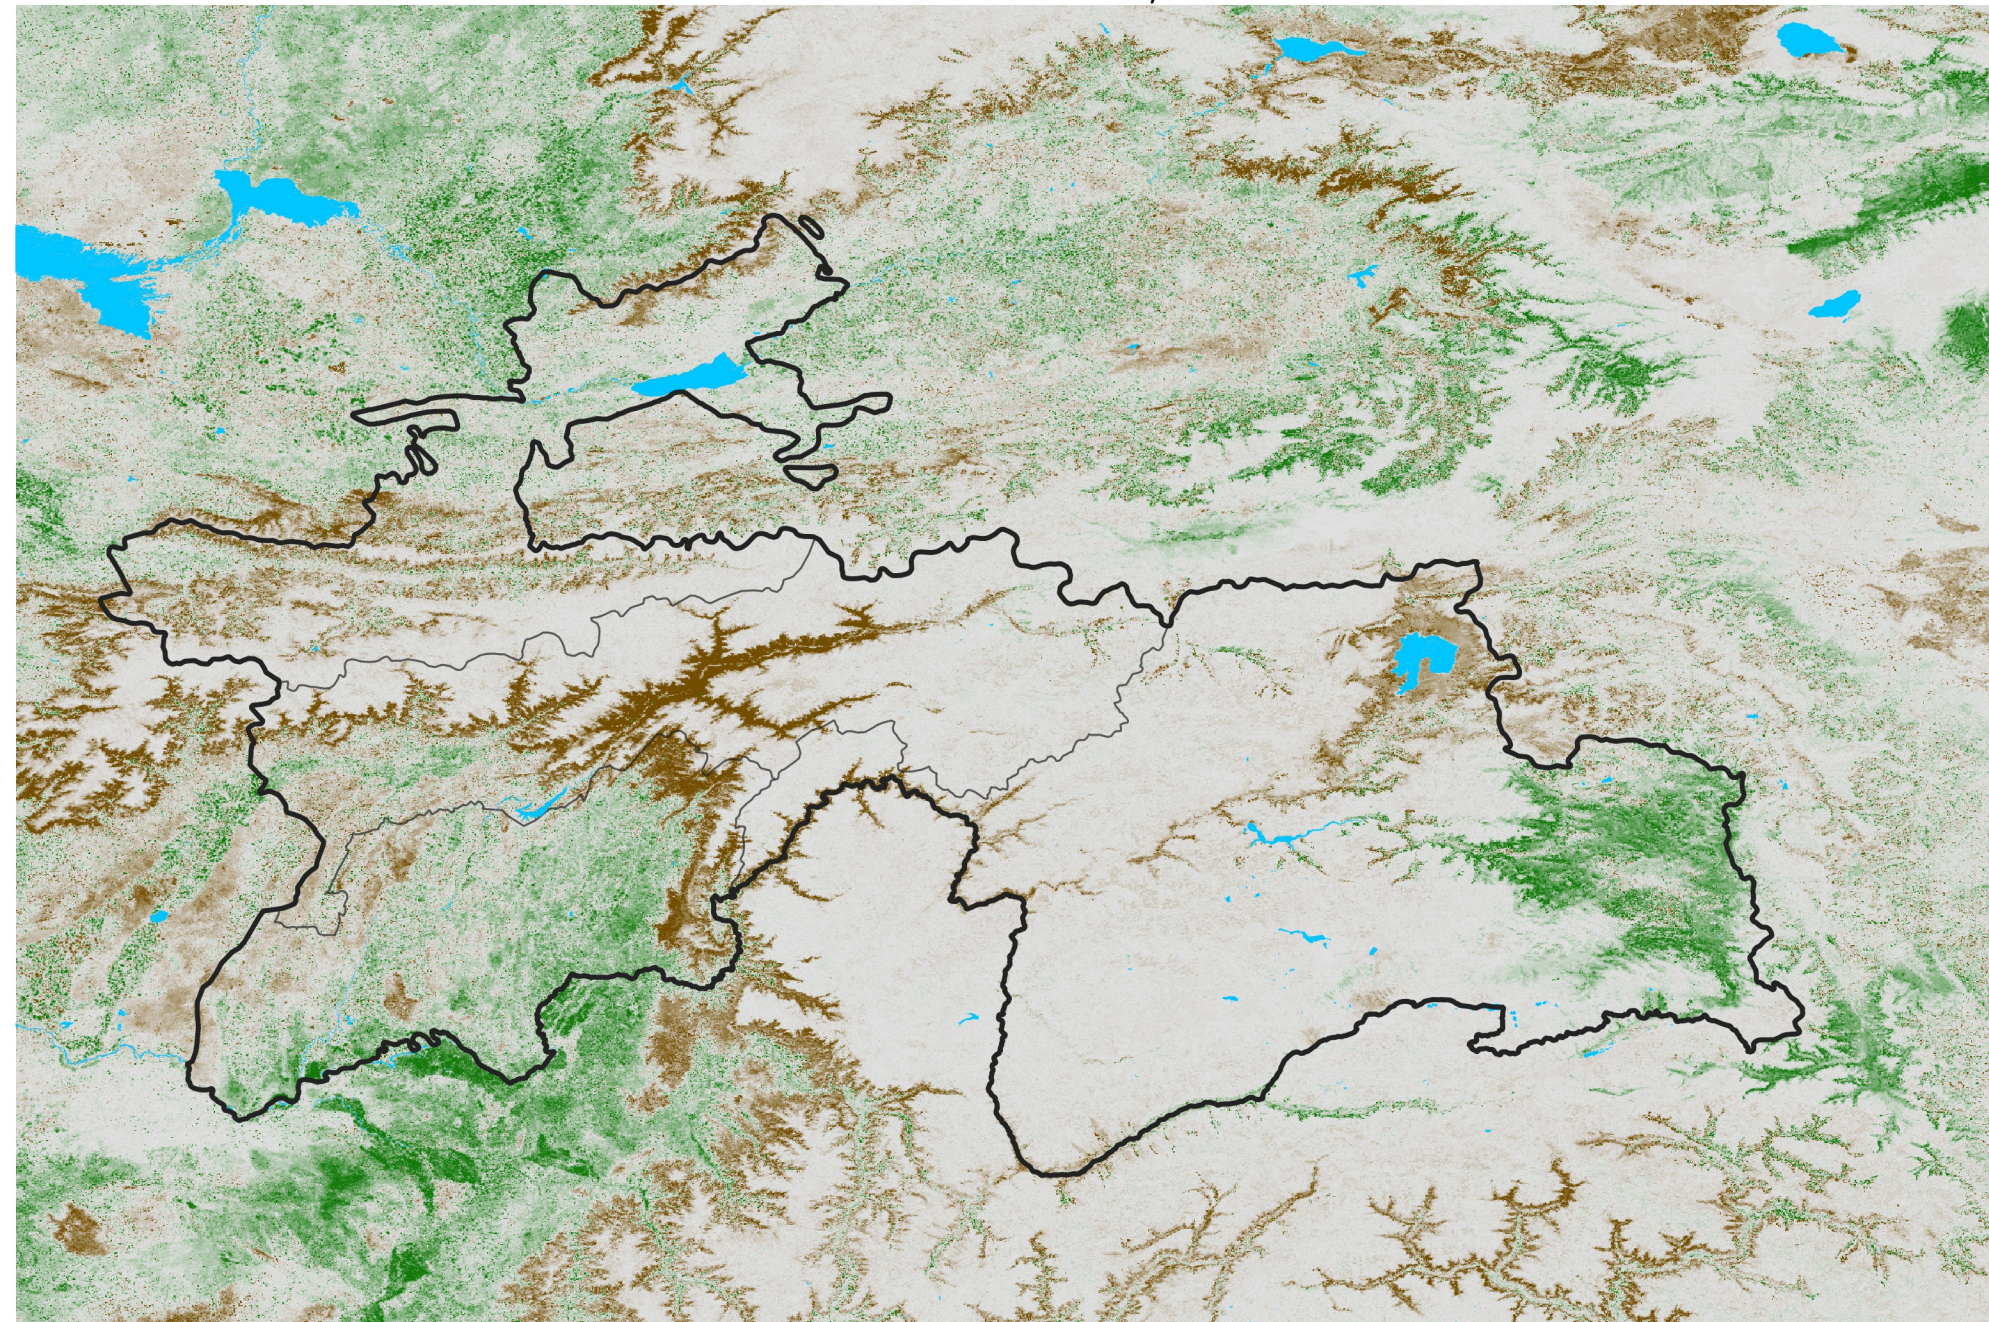

# Tajikistan NDVI Difference

2022 minus 2021

Period 11 / Feb 16 - 25, 2022

## NDVI Difference

< -0.3   -0.2   -0.1   -0.05   0.05   0.1   0.2   > 0.3

Negative

No Difference

Positive