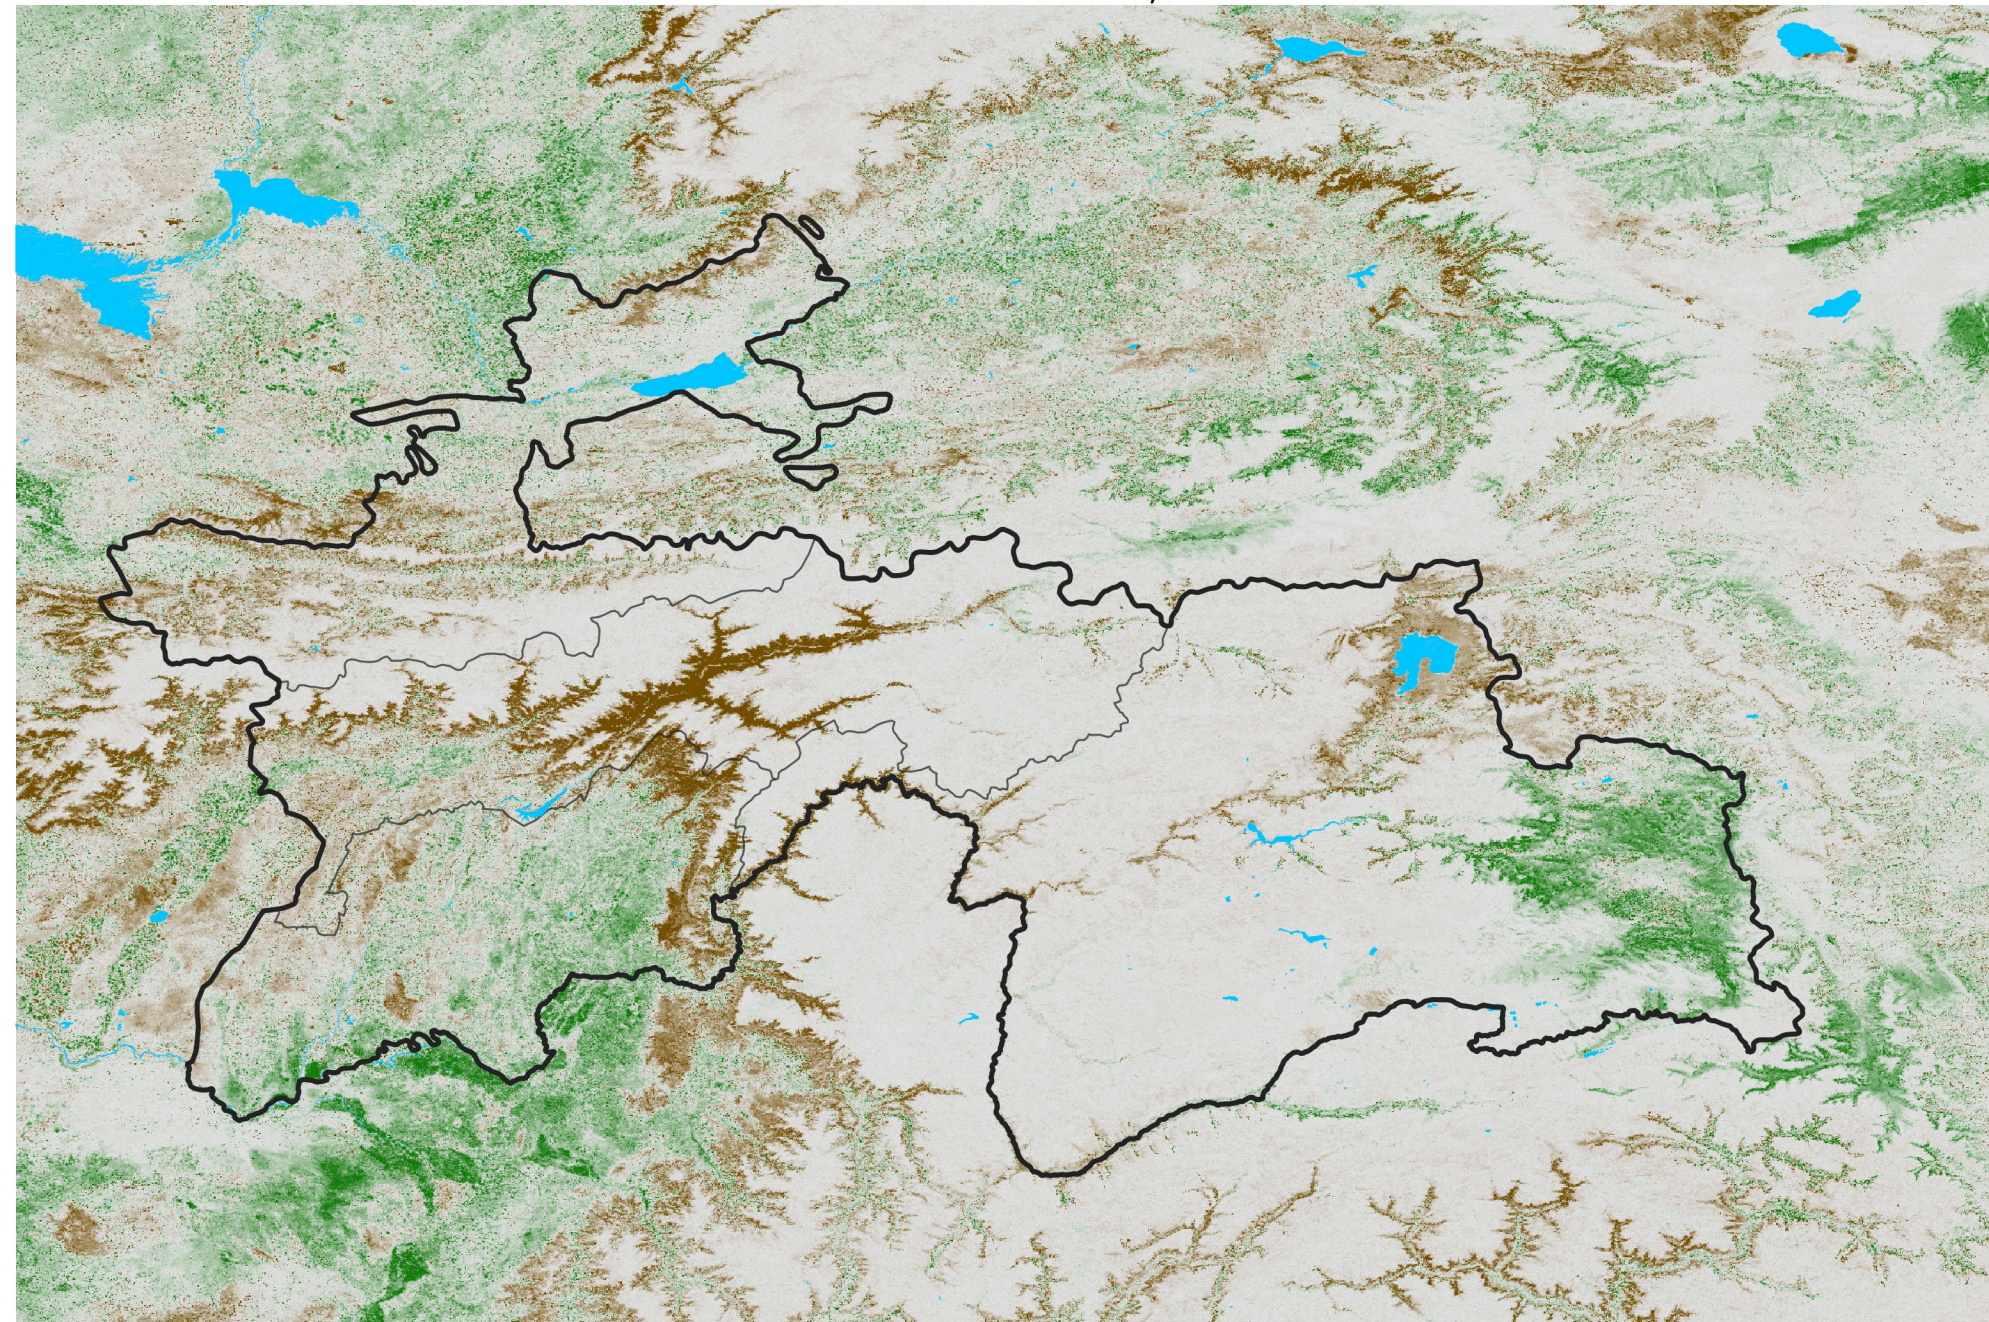

Tajikistan NDVI Difference

2022 minus 2021

Period 12 / Feb 21 - 28, 2022

NDVI Difference

< -0.3 -0.2 -0.1 -0.05 0.05 0.1 0.2 > 0.3

Negative

No Difference

Positive