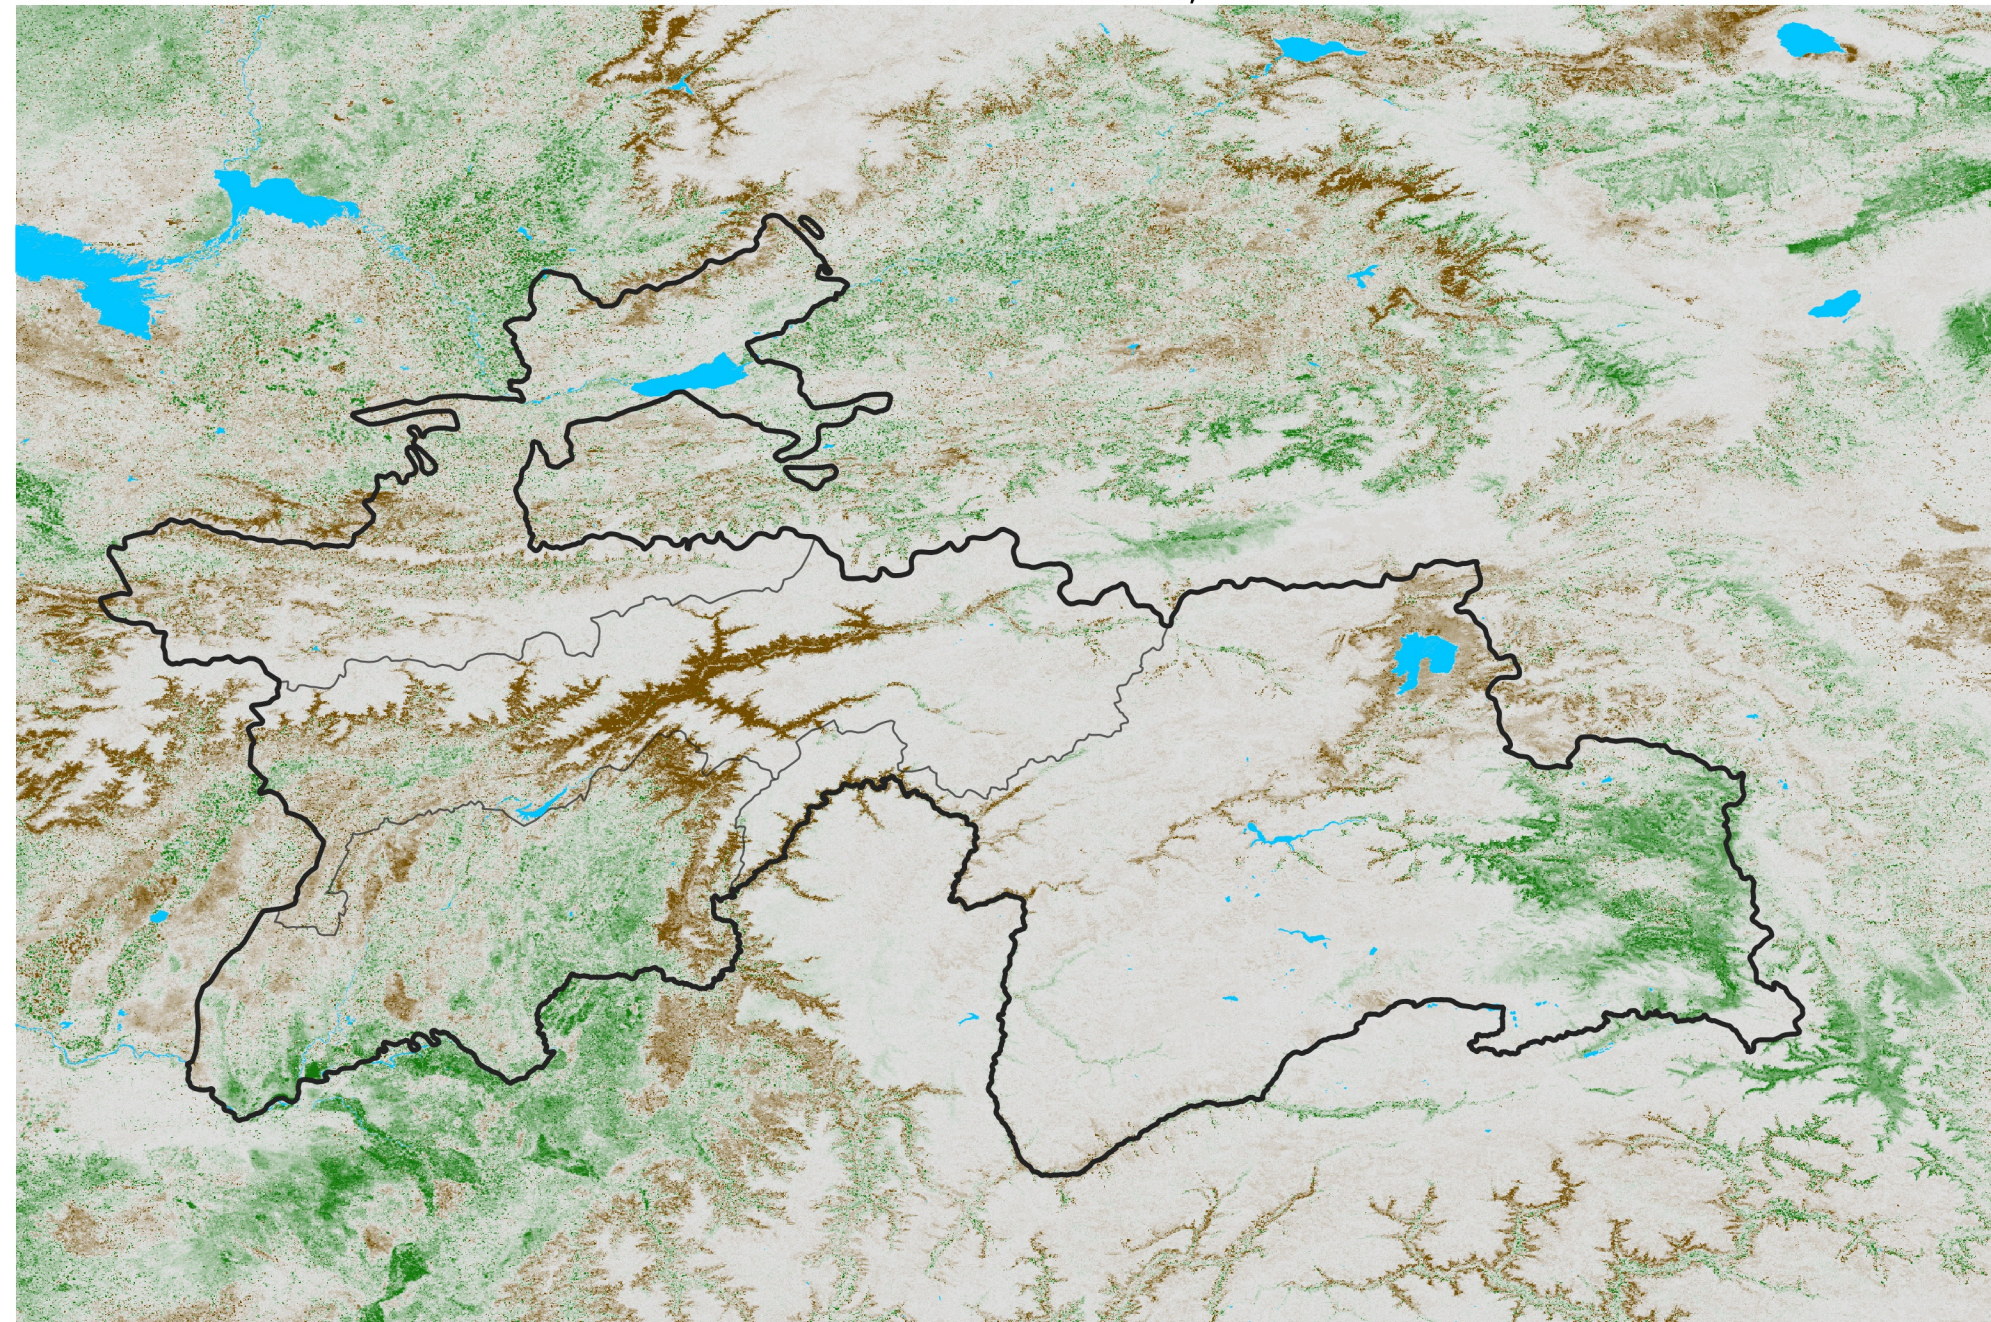

Tajikistan NDVI Difference

2022 minus 2021

Period 13 / Feb 26 - Mar 05, 2022

NDVI Difference

< -0.3 -0.2 -0.1 -0.05 0.05 0.1 0.2 > 0.3

Negative

No Difference

Positive