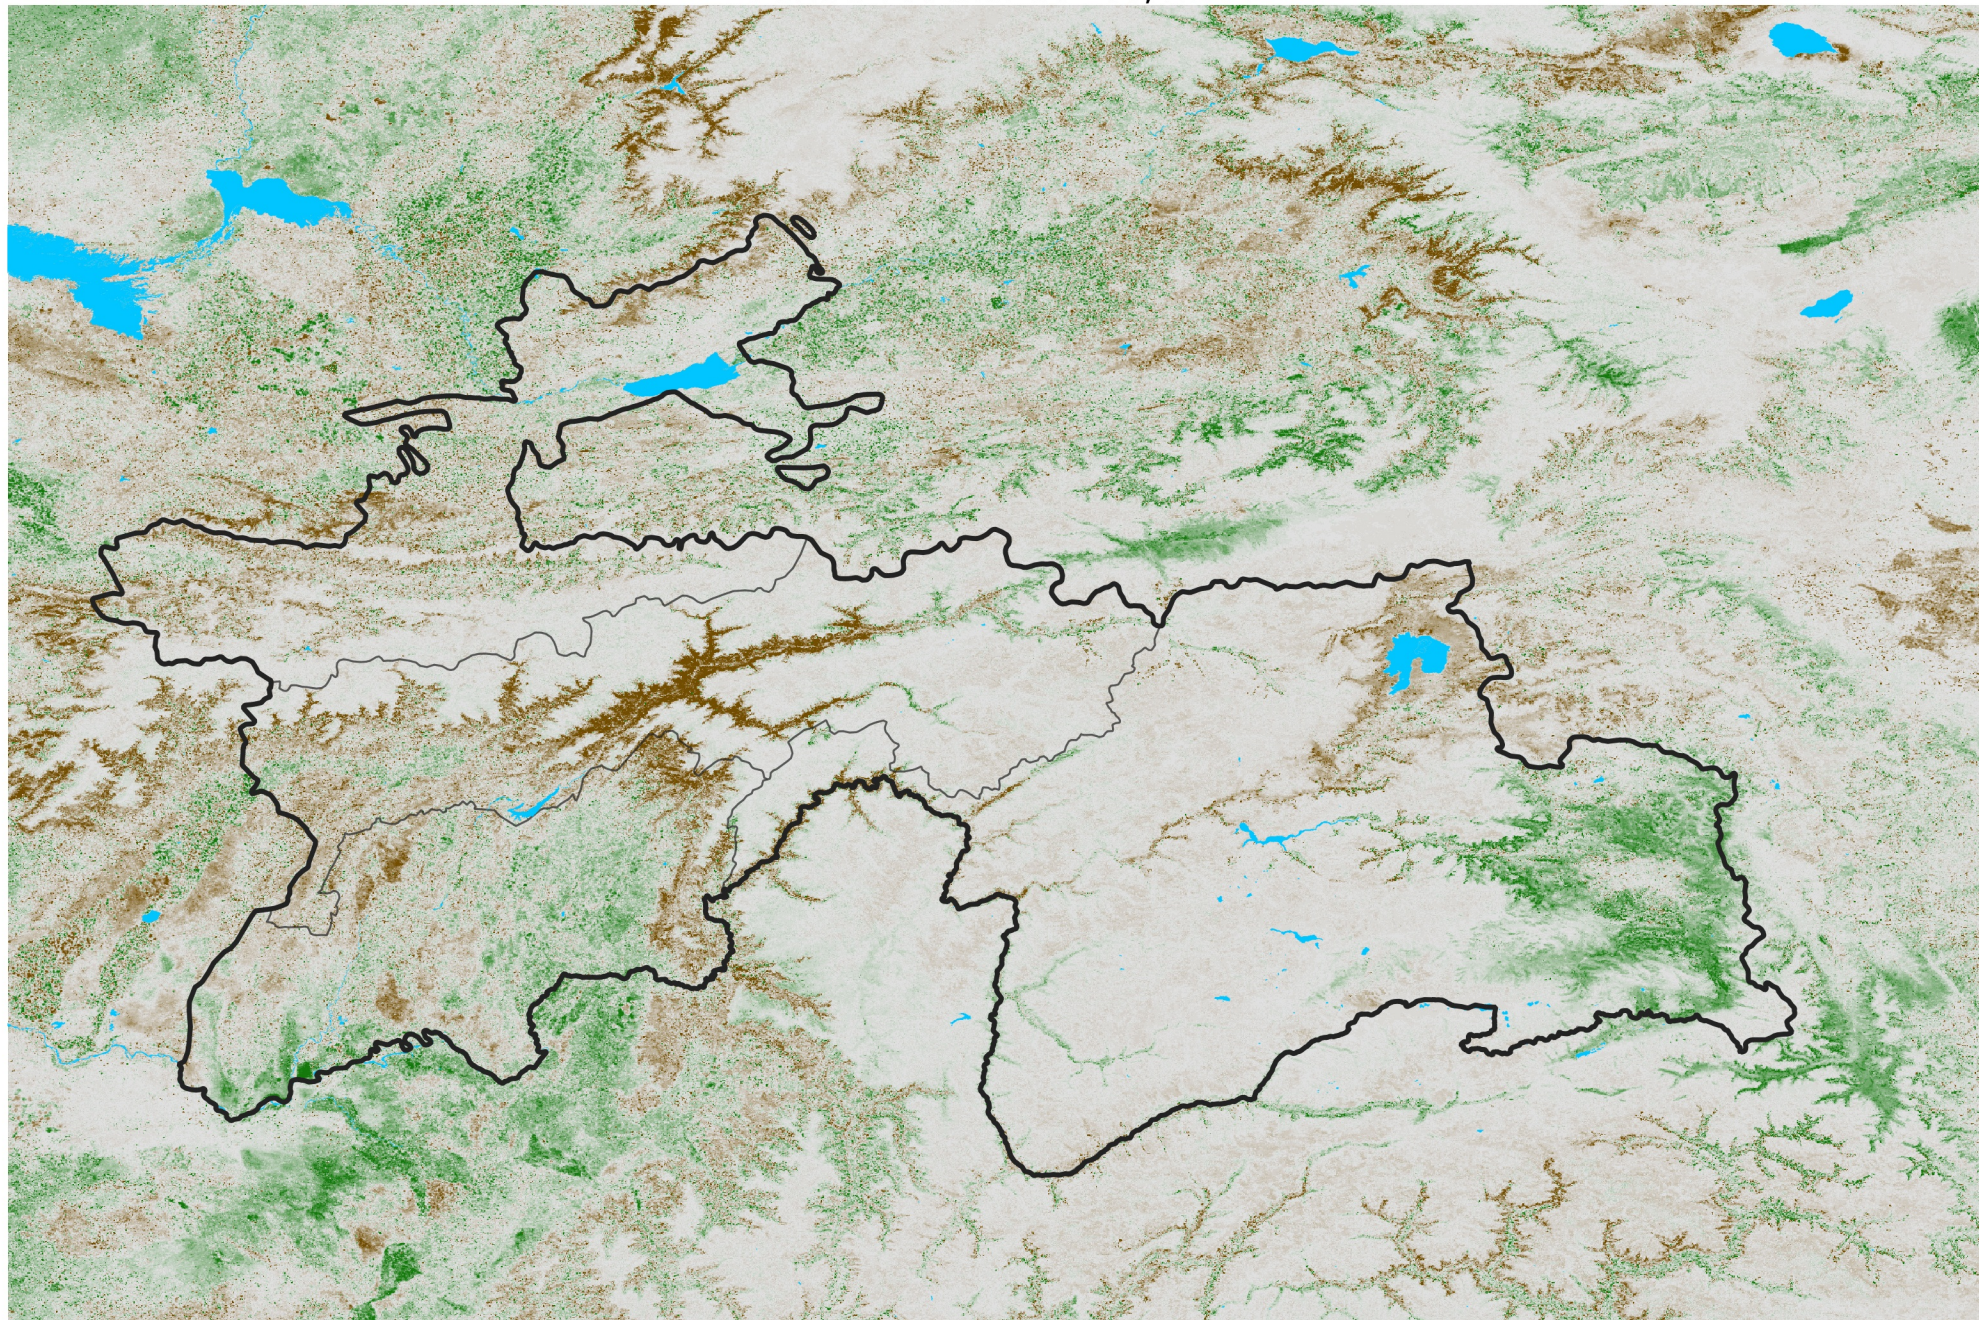

Tajikistan NDVI Difference

2022 minus 2021

Period 14 / Mar 01 - 10, 2022

NDVI Difference

< -0.3 -0.2 -0.1 -0.05 0.05 0.1 0.2 > 0.3

Negative

No Difference

Positive