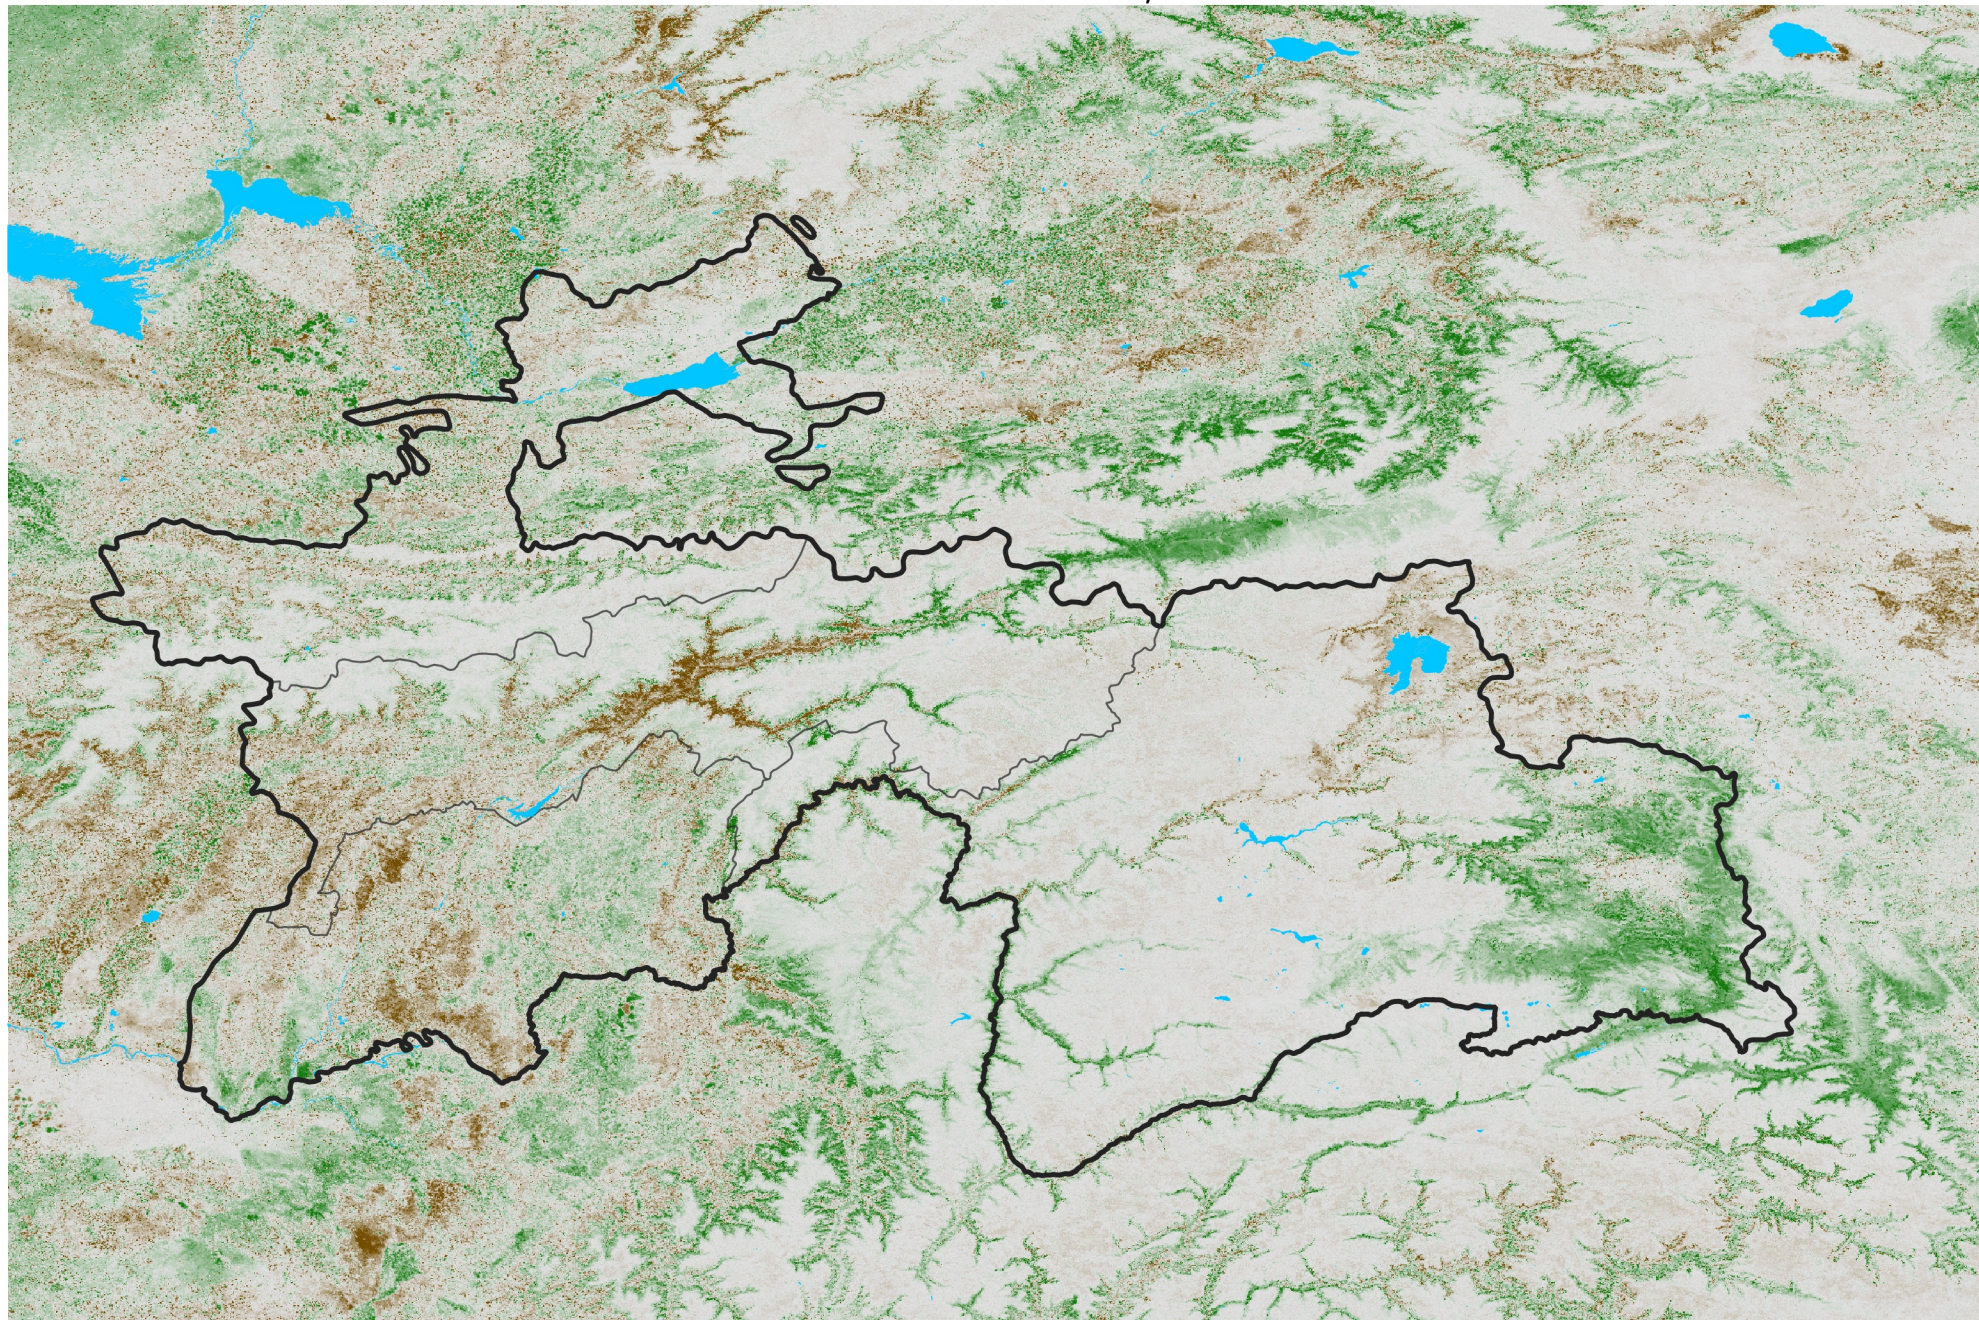

Tajikistan NDVI Difference

2022 minus 2021

Period 16 / Mar 11 - 20, 2022

NDVI Difference

< -0.3 -0.2 -0.1 -0.05 0.05 0.1 0.2 > 0.3

Negative

No Difference

Positive