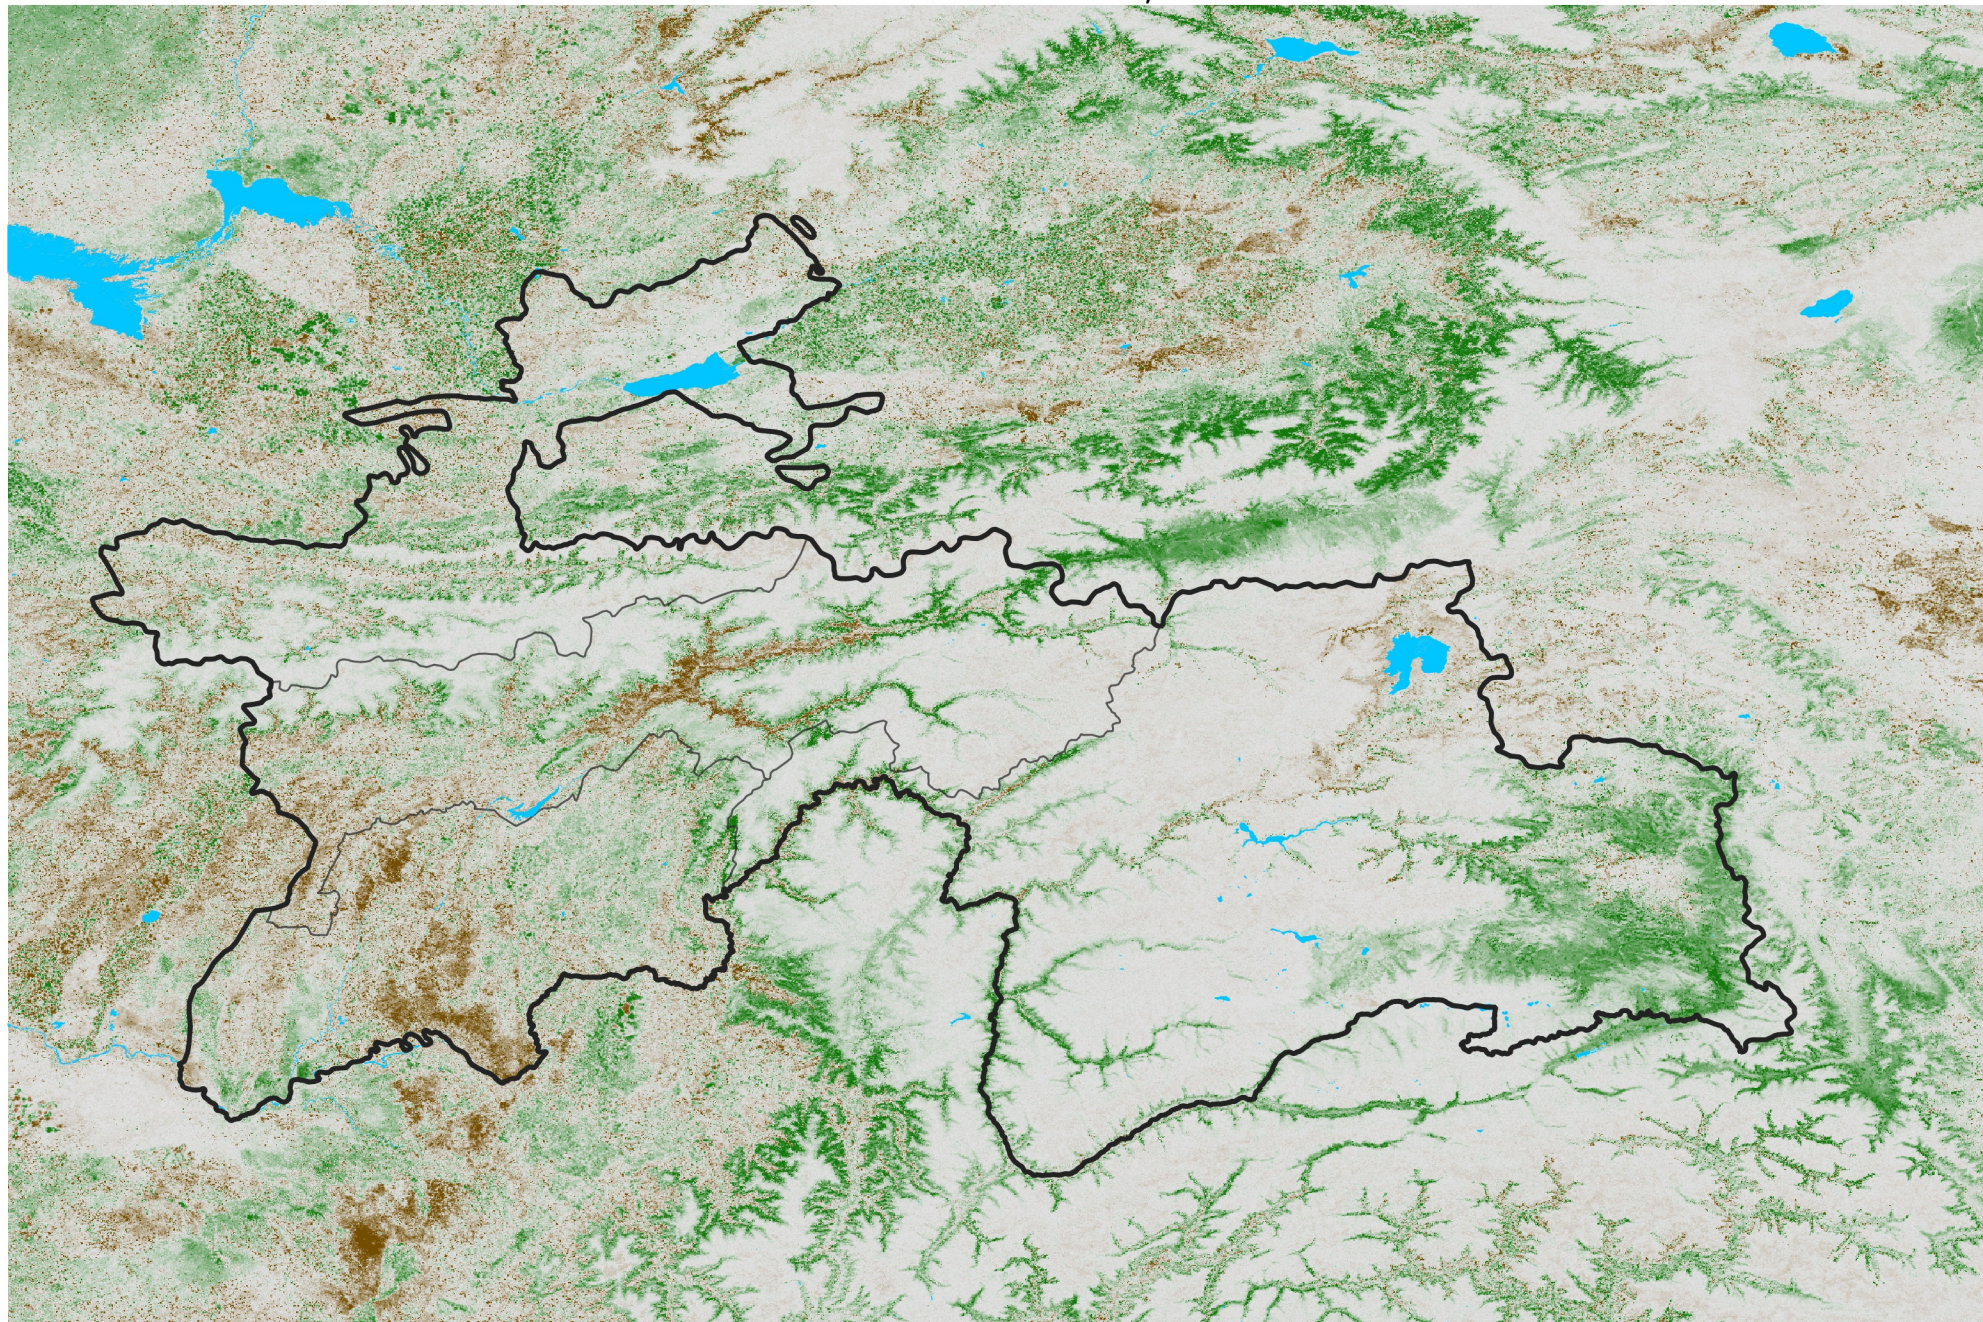

Tajikistan NDVI Difference

2022 minus 2021

Period 17 / Mar 16 - 25, 2022

NDVI Difference

< -0.3 -0.2 -0.1 -0.05 0.05 0.1 0.2 > 0.3

Negative

No Difference

Positive