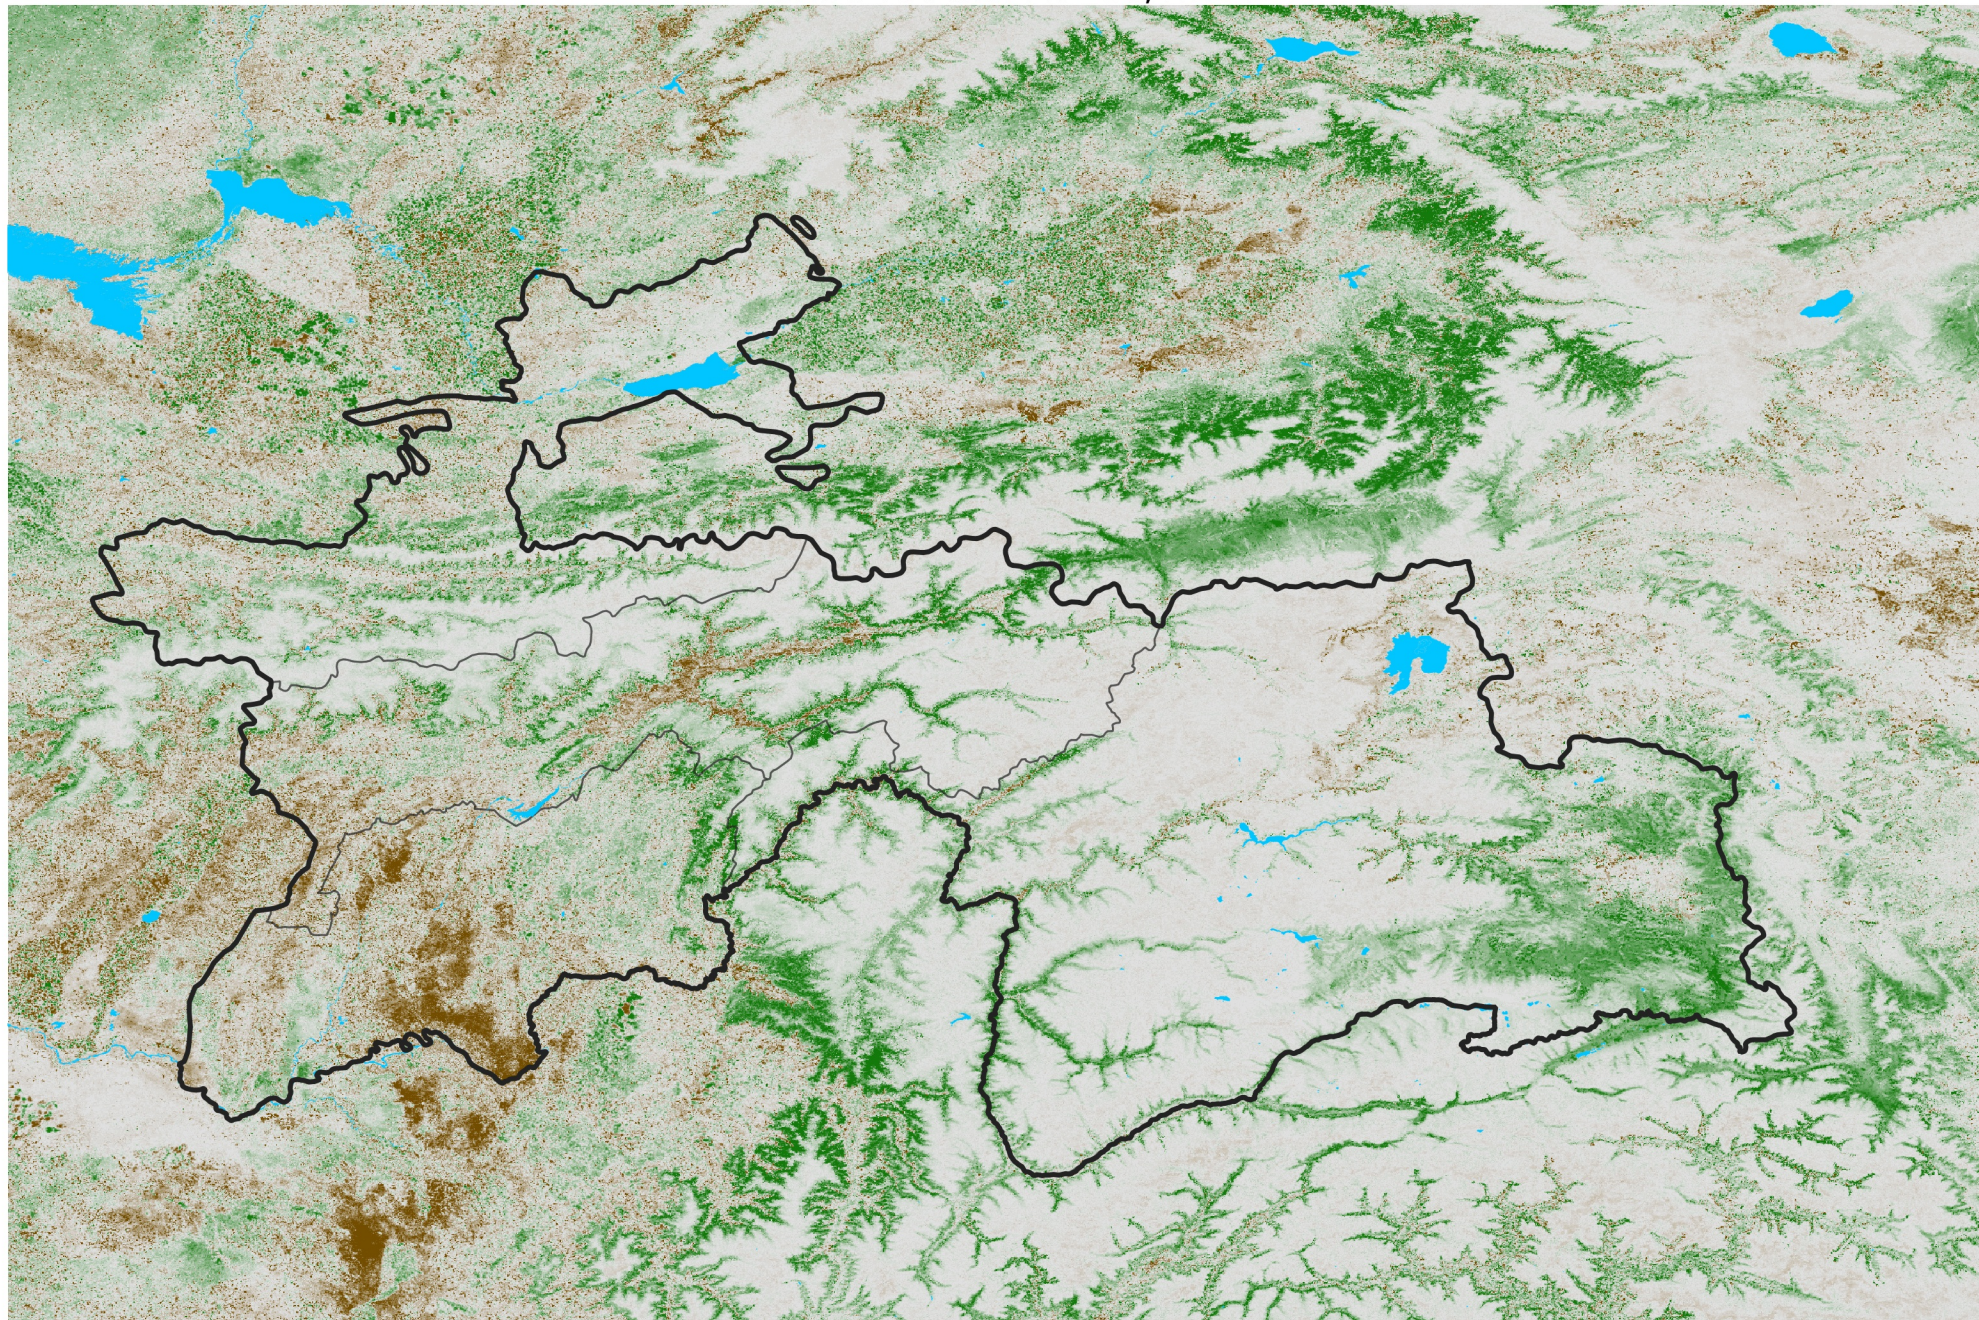

Tajikistan NDVI Difference

2022 minus 2021

Period 18 / Mar 21 - 31, 2022

NDVI Difference

< -0.3 -0.2 -0.1 -0.05 0.05 0.1 0.2 > 0.3

Negative

No Difference

Positive