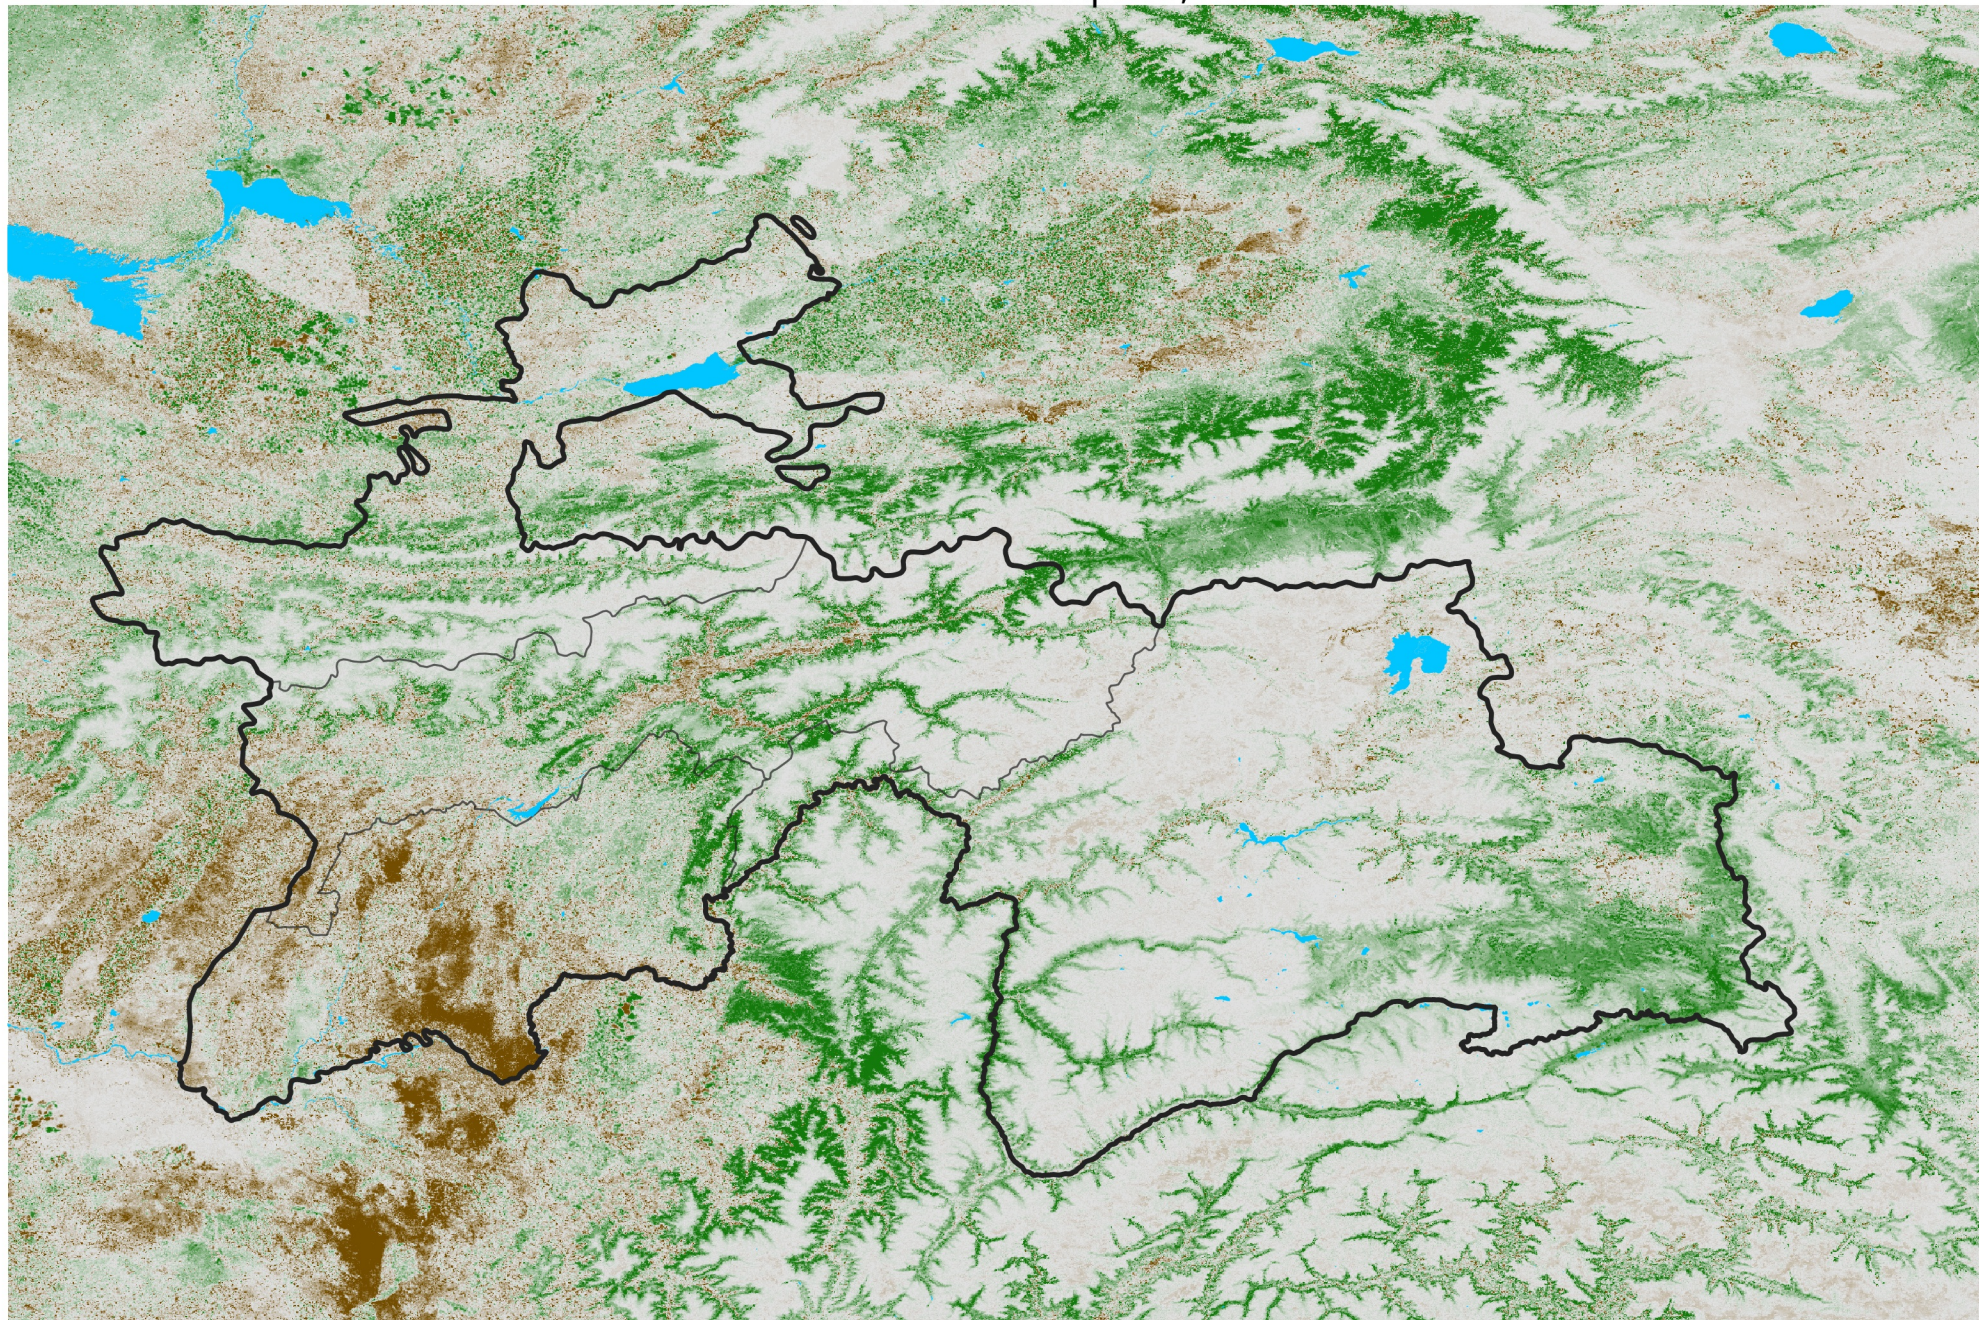

# Tajikistan NDVI Difference

2022 minus 2021

Period 19 / Mar 26 - Apr 05, 2022

## NDVI Difference

< -0.3   -0.2   -0.1   -0.05   0.05   0.1   0.2   > 0.3

Negative

No Difference

Positive