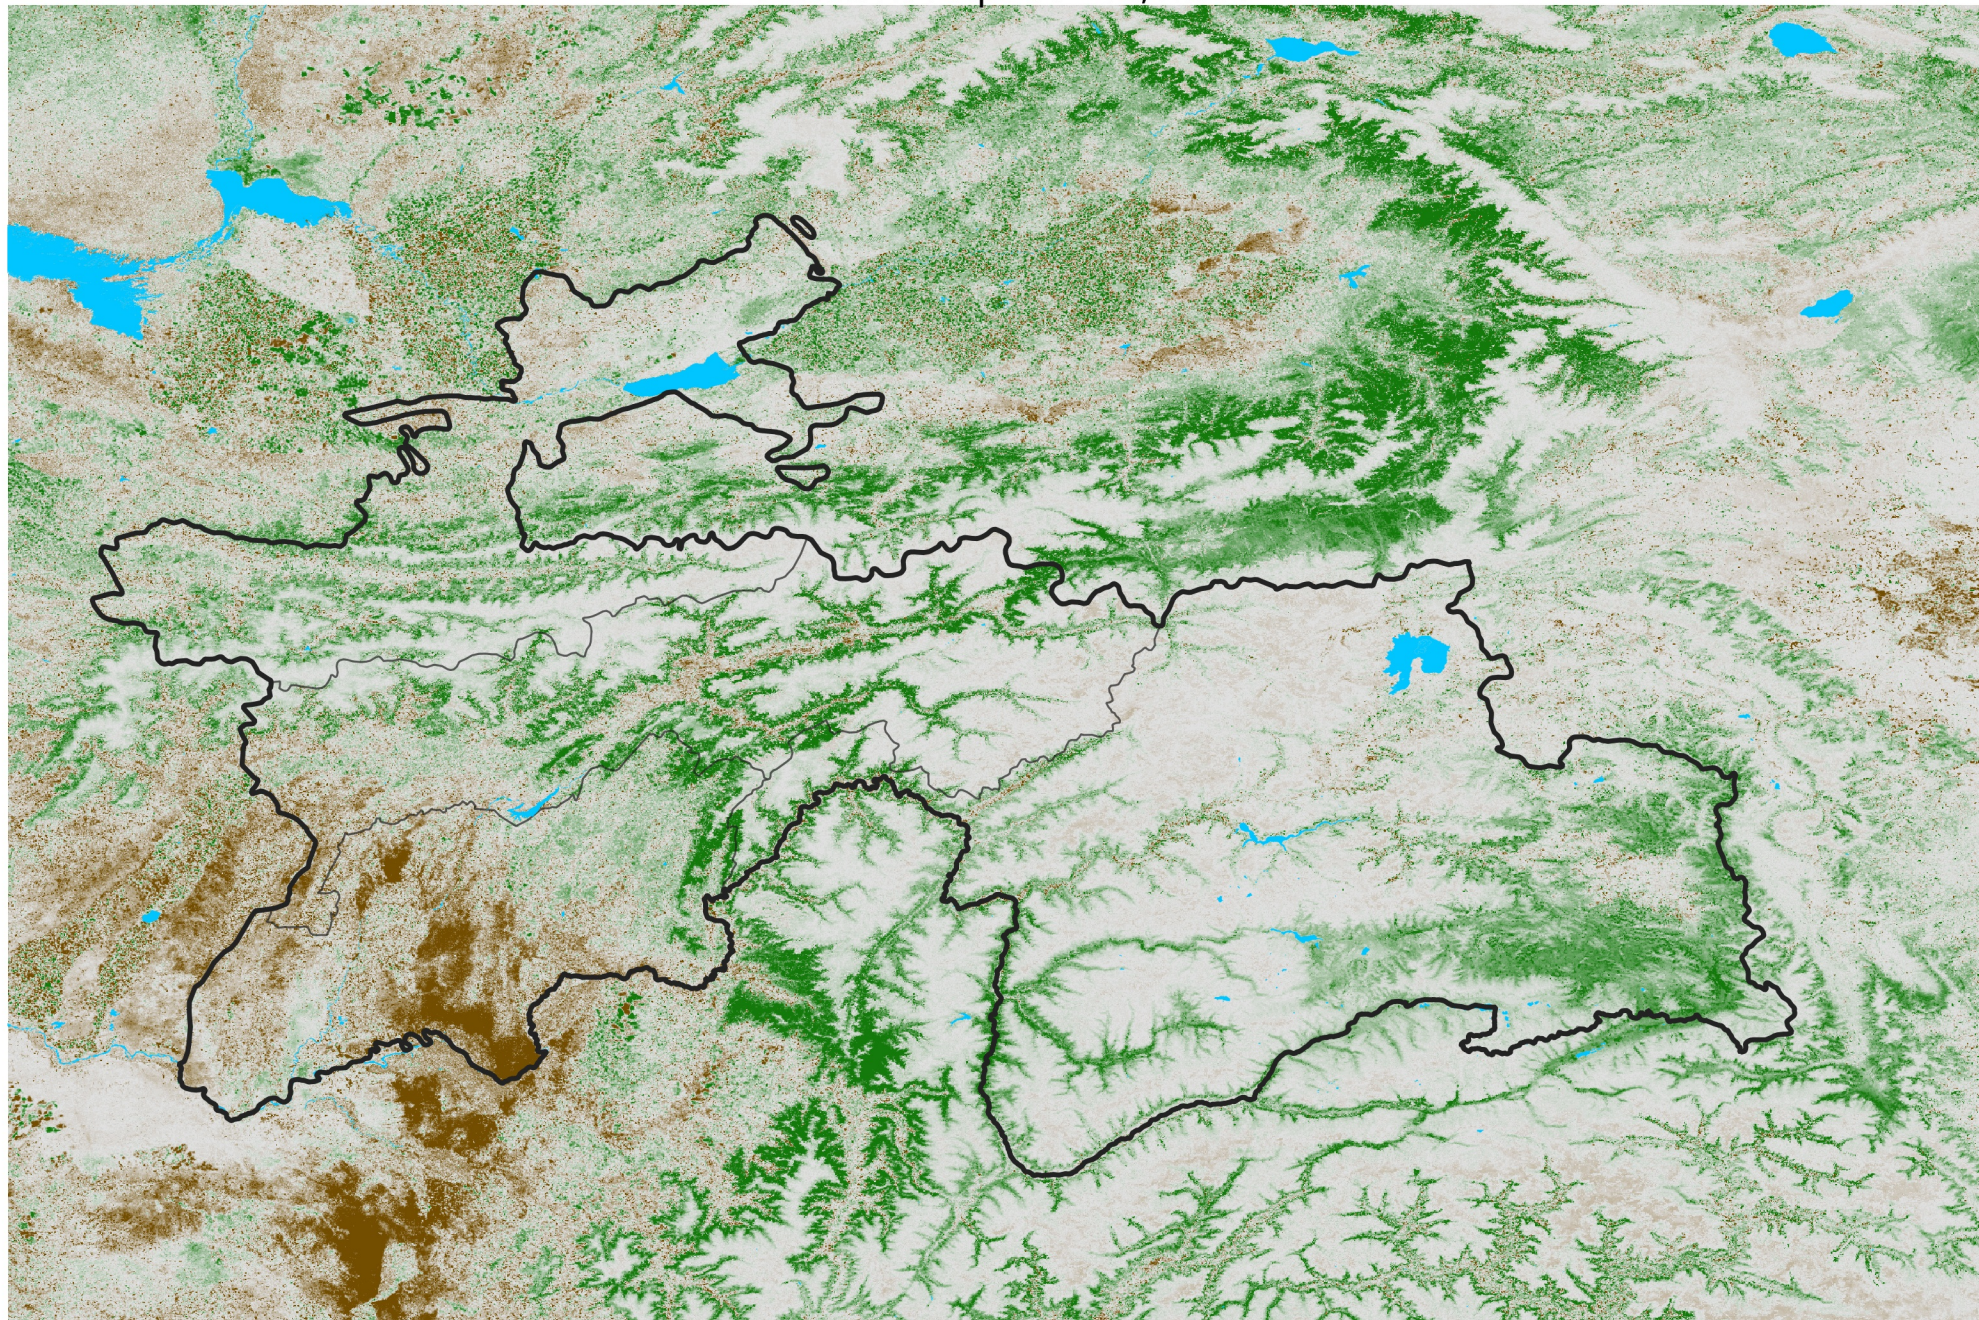

Tajikistan NDVI Difference

2022 minus 2021

Period 20 / Apr 01 - 10, 2022

NDVI Difference

< -0.3 -0.2 -0.1 -0.05 0.05 0.1 0.2 > 0.3

Negative

No Difference

Positive