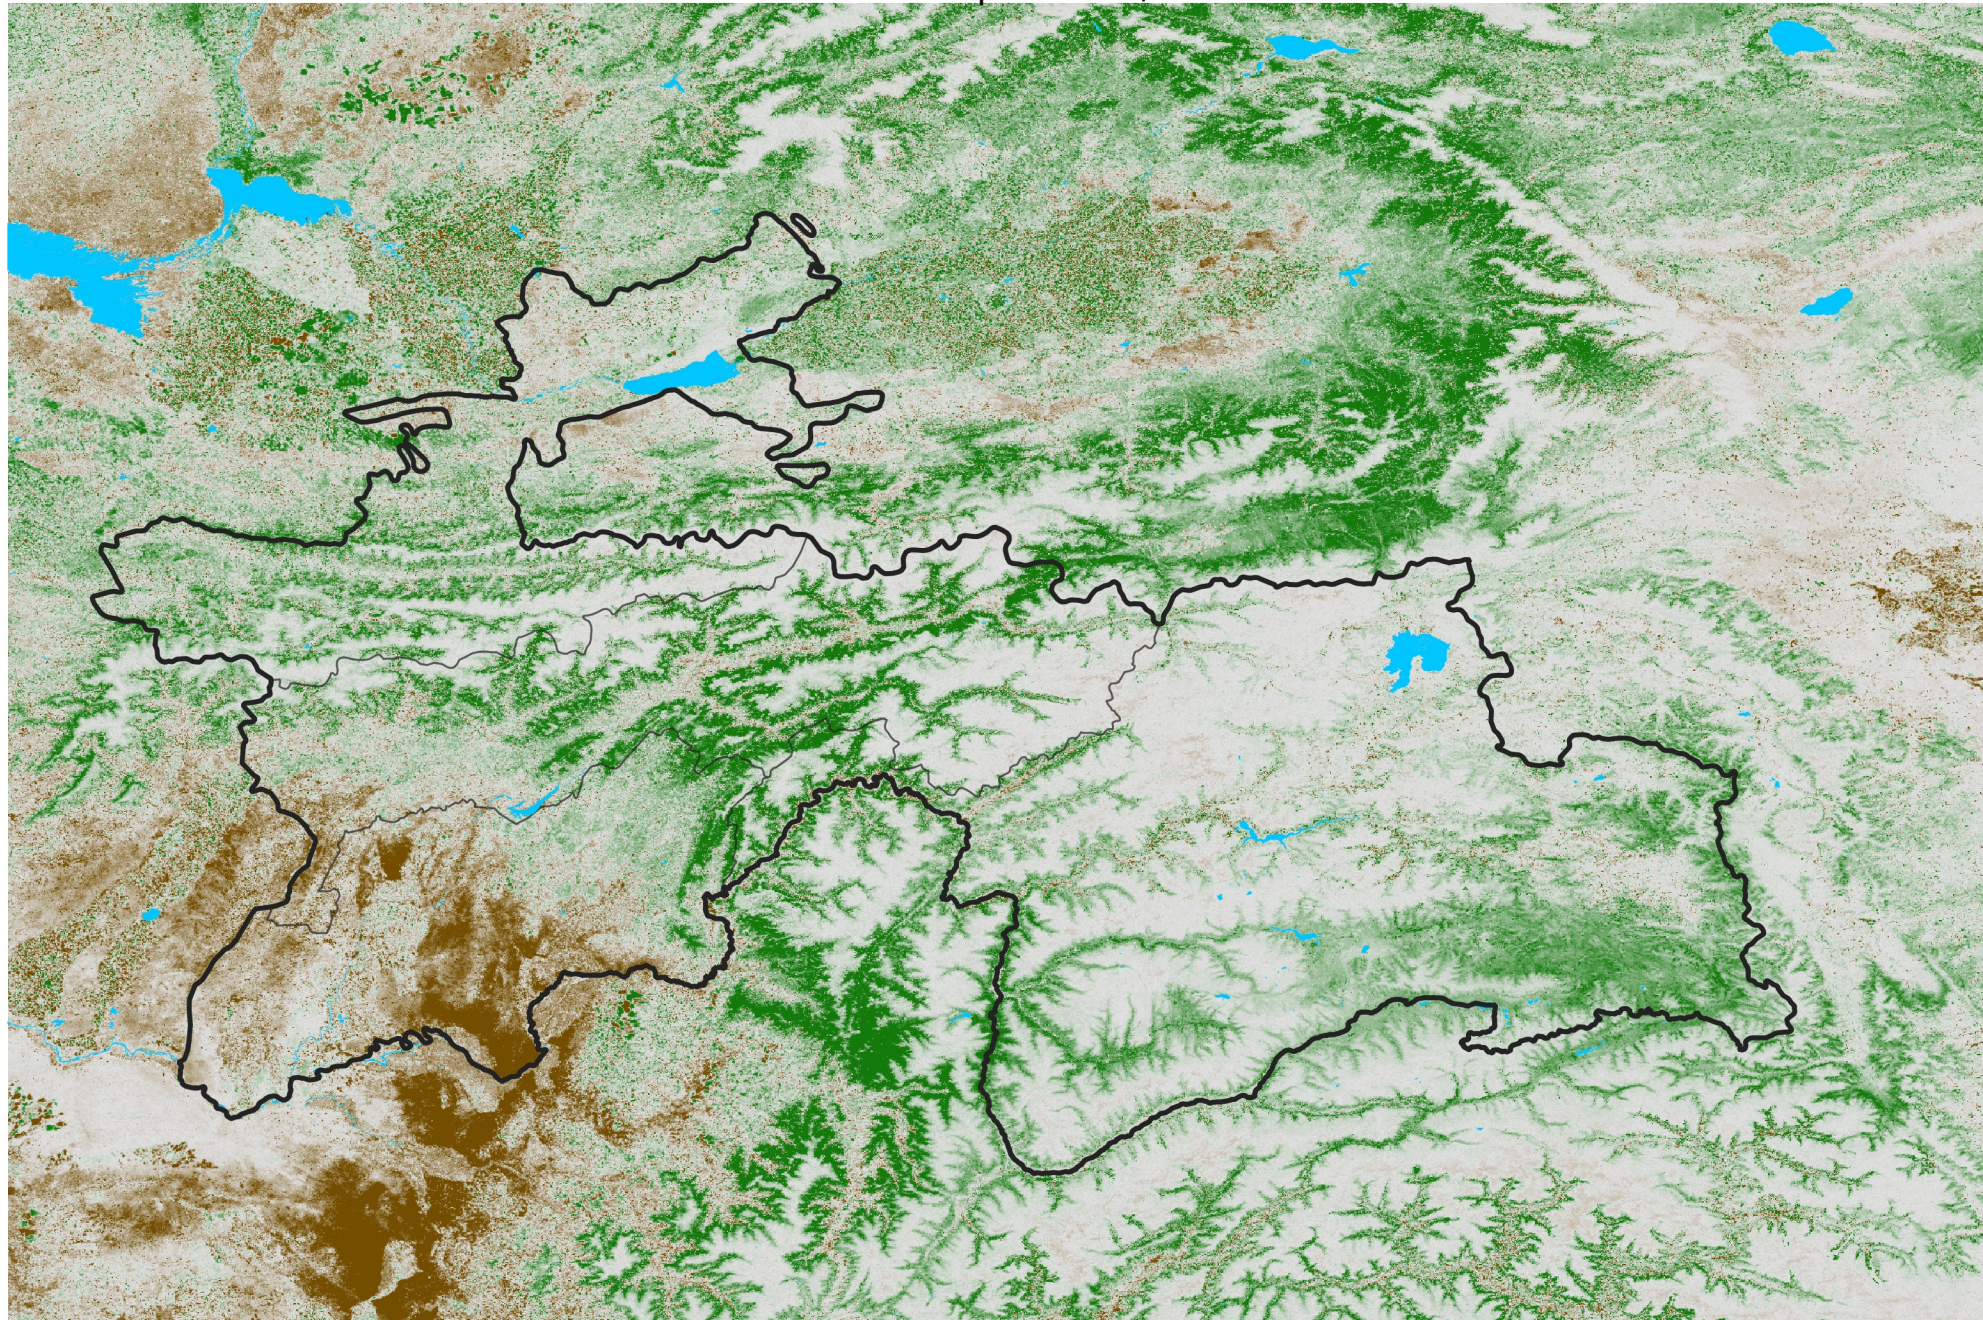

Tajikistan NDVI Difference

2022 minus 2021

Period 22 / Apr 11 - 20, 2022

NDVI Difference

< -0.3 -0.2 -0.1 -0.05 0.05 0.1 0.2 > 0.3

Negative

No Difference

Positive