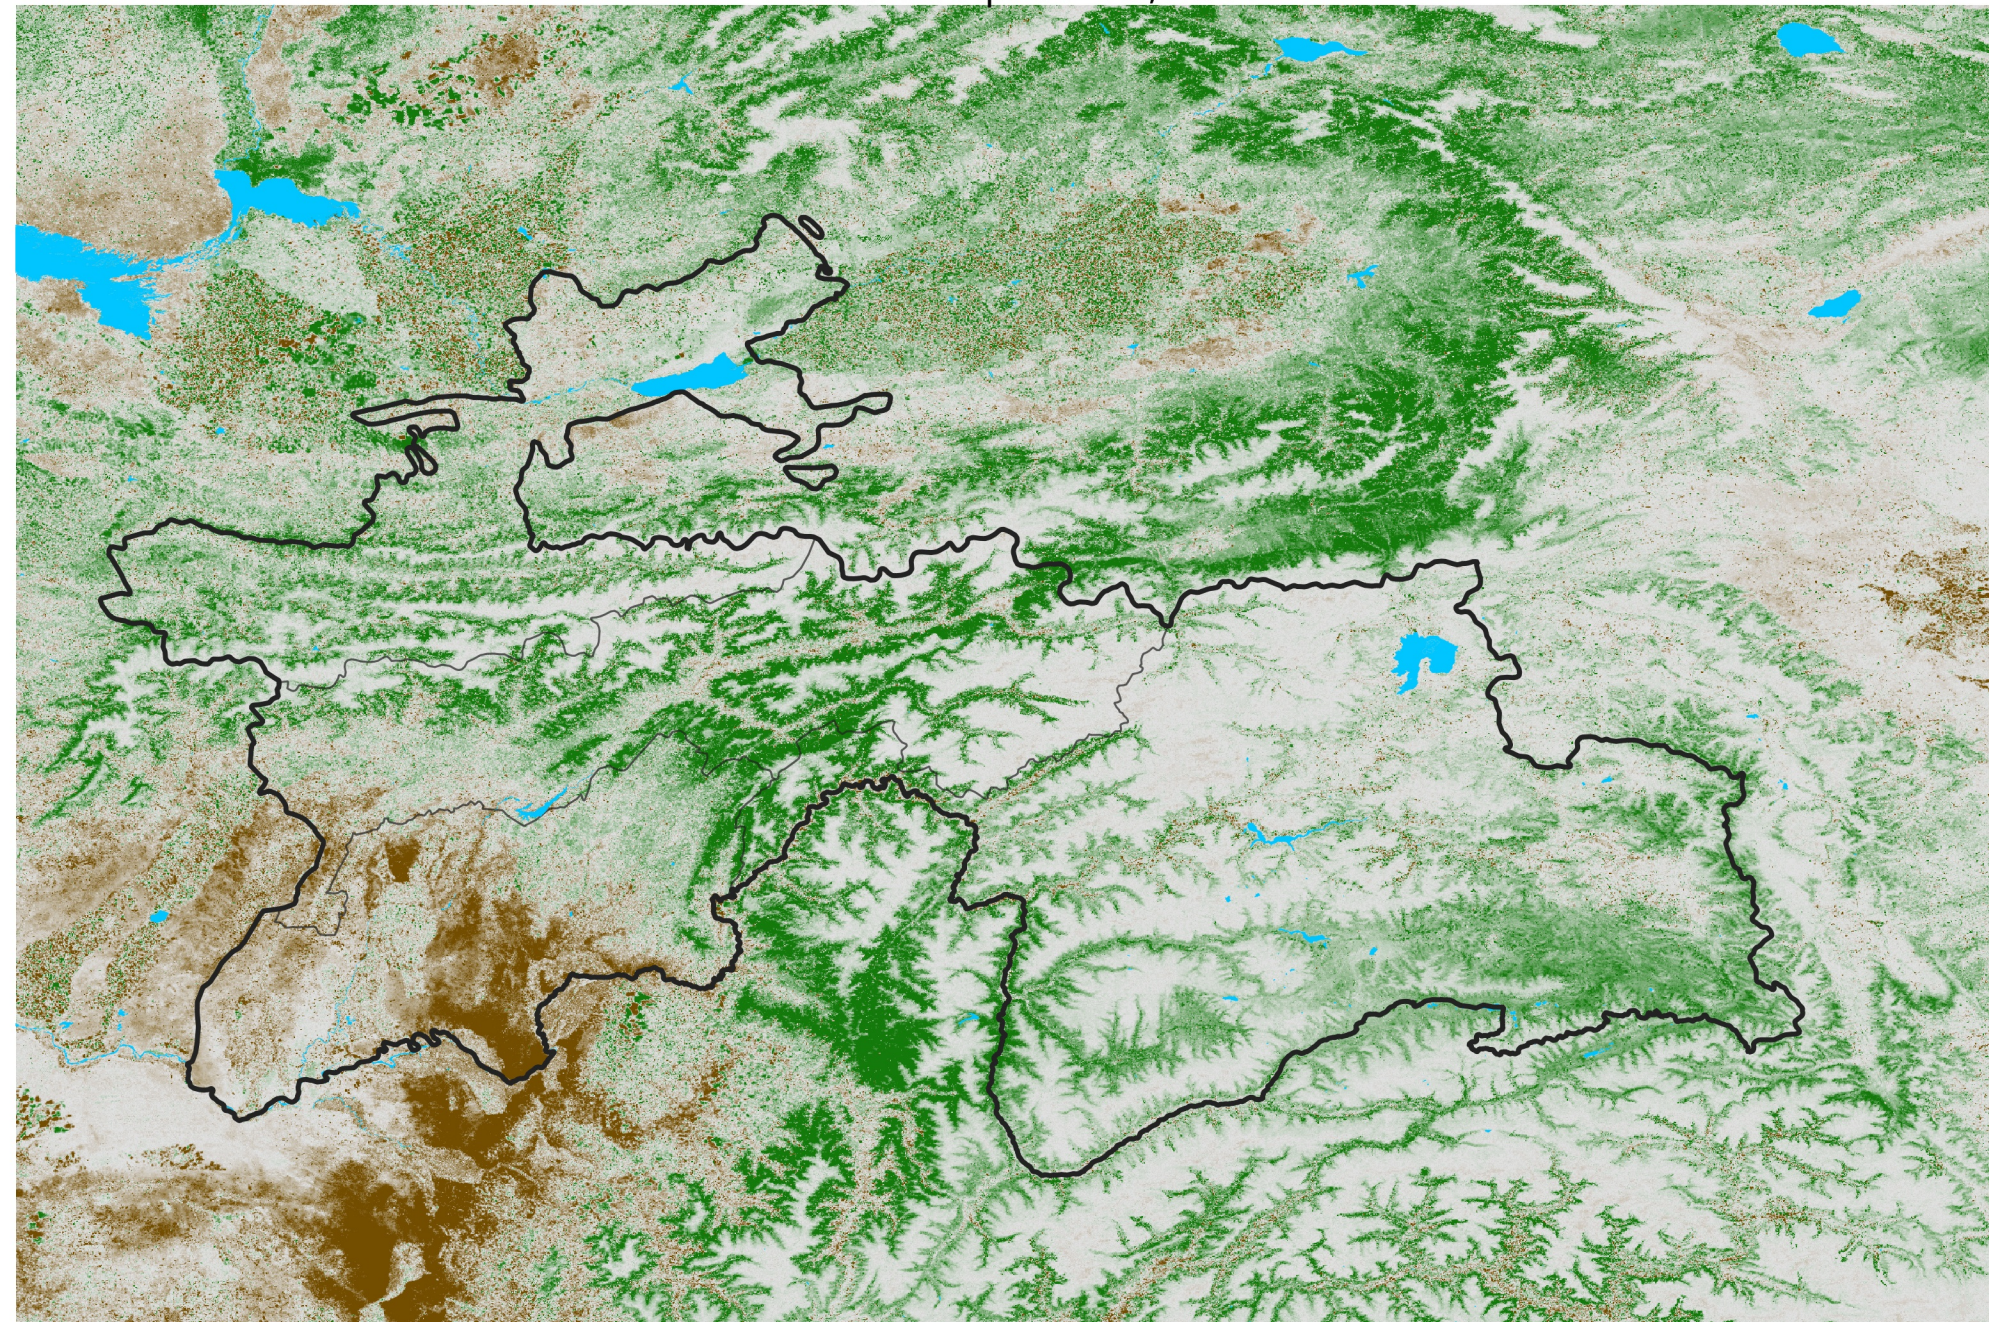

# Tajikistan NDVI Difference

2022 minus 2021

Period 23 / Apr 16 - 25, 2022

## NDVI Difference

< -0.3   -0.2   -0.1   -0.05   0.05   0.1   0.2   > 0.3

Negative

No Difference

Positive