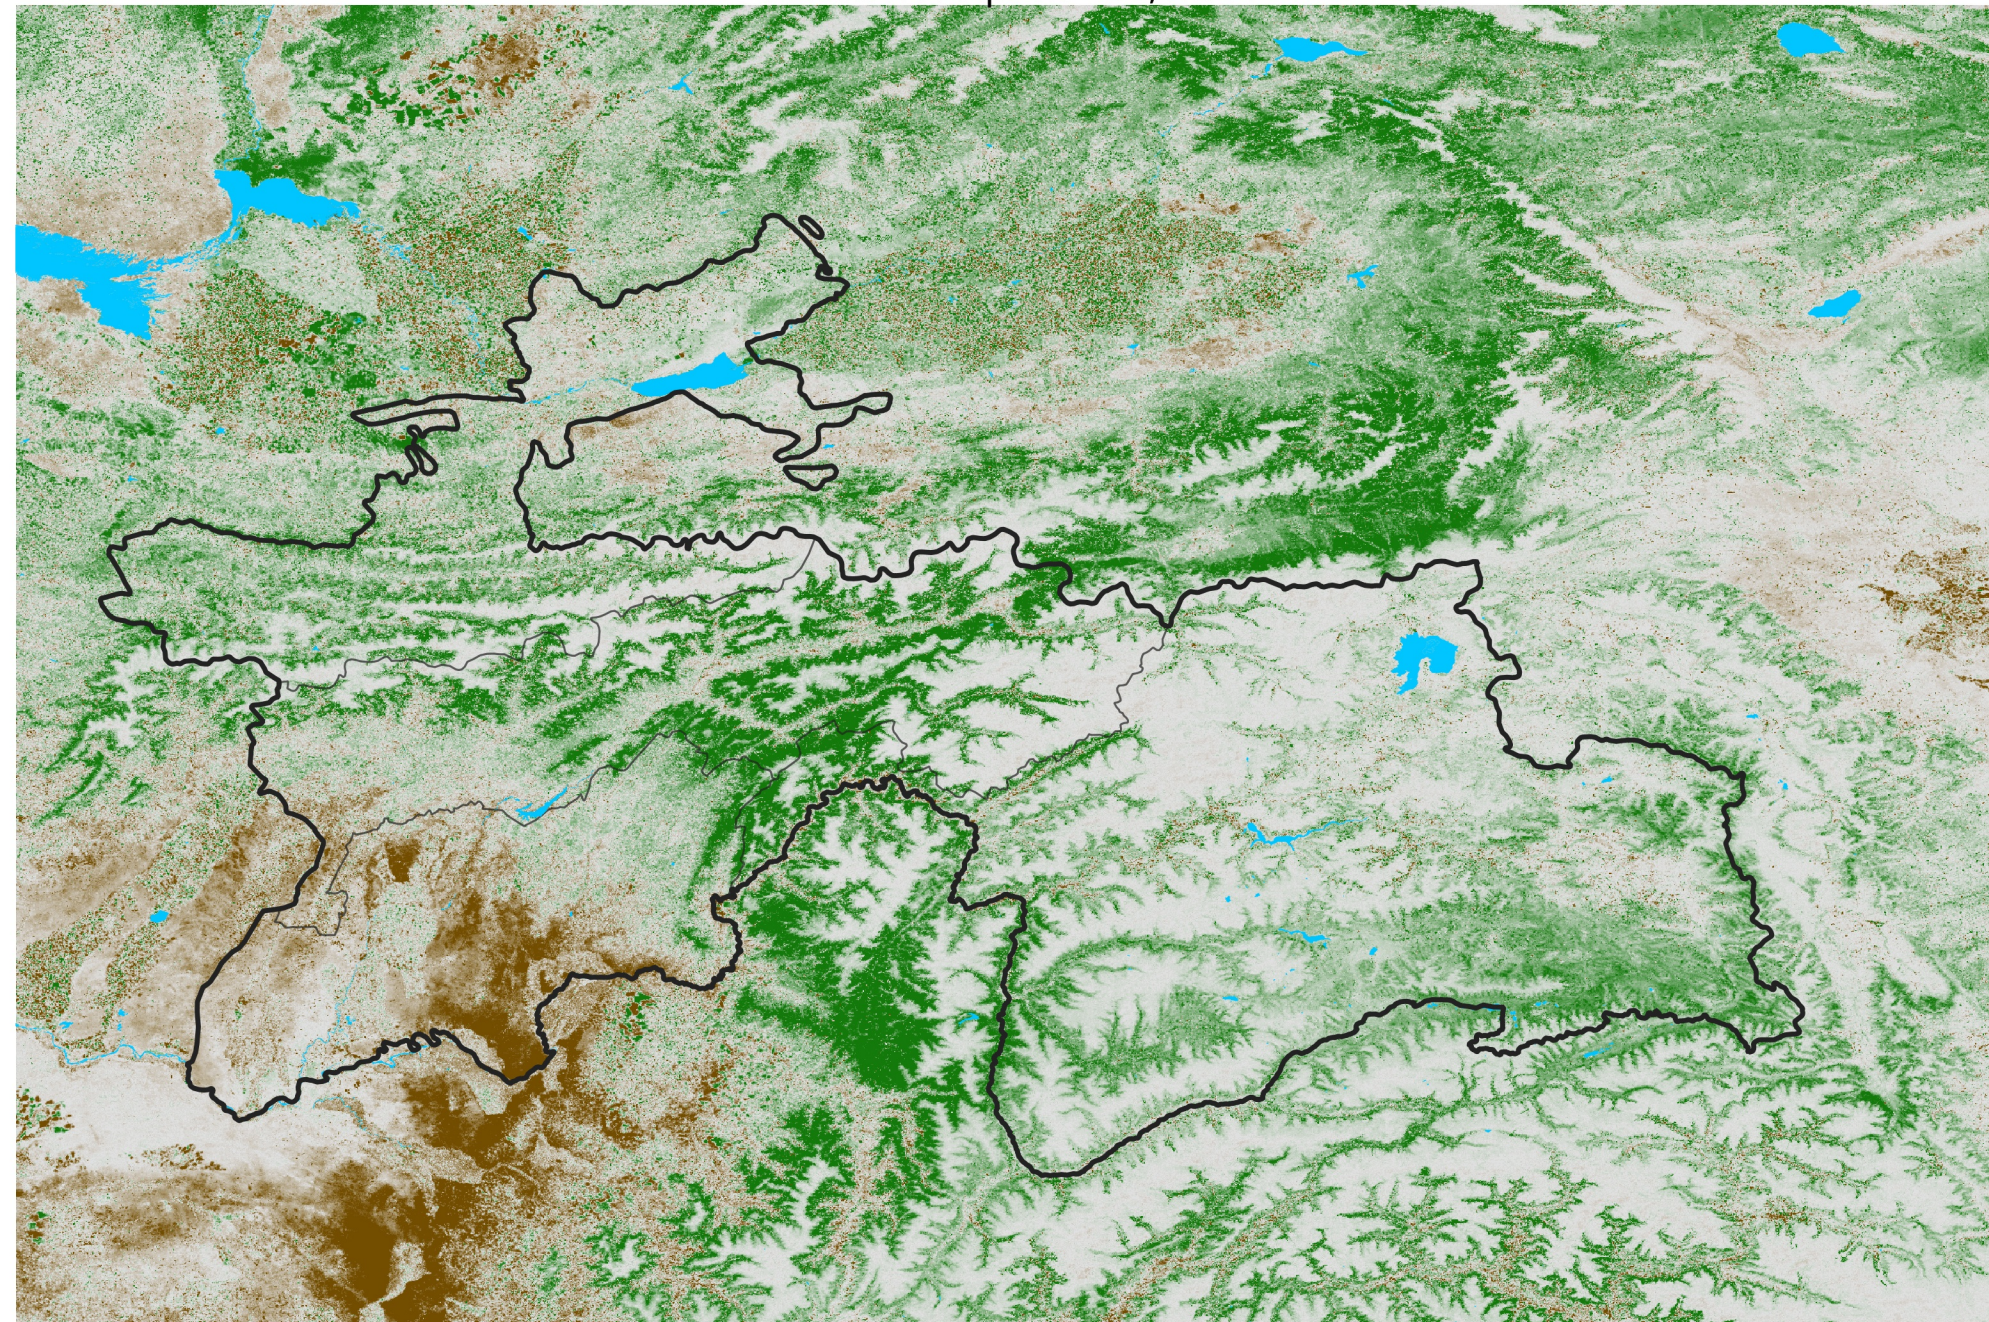

Tajikistan NDVI Difference

2022 minus 2021

Period 24 / Apr 21 - 30, 2022

NDVI Difference

< -0.3 -0.2 -0.1 -0.05 0.05 0.1 0.2 > 0.3

Negative

No Difference

Positive