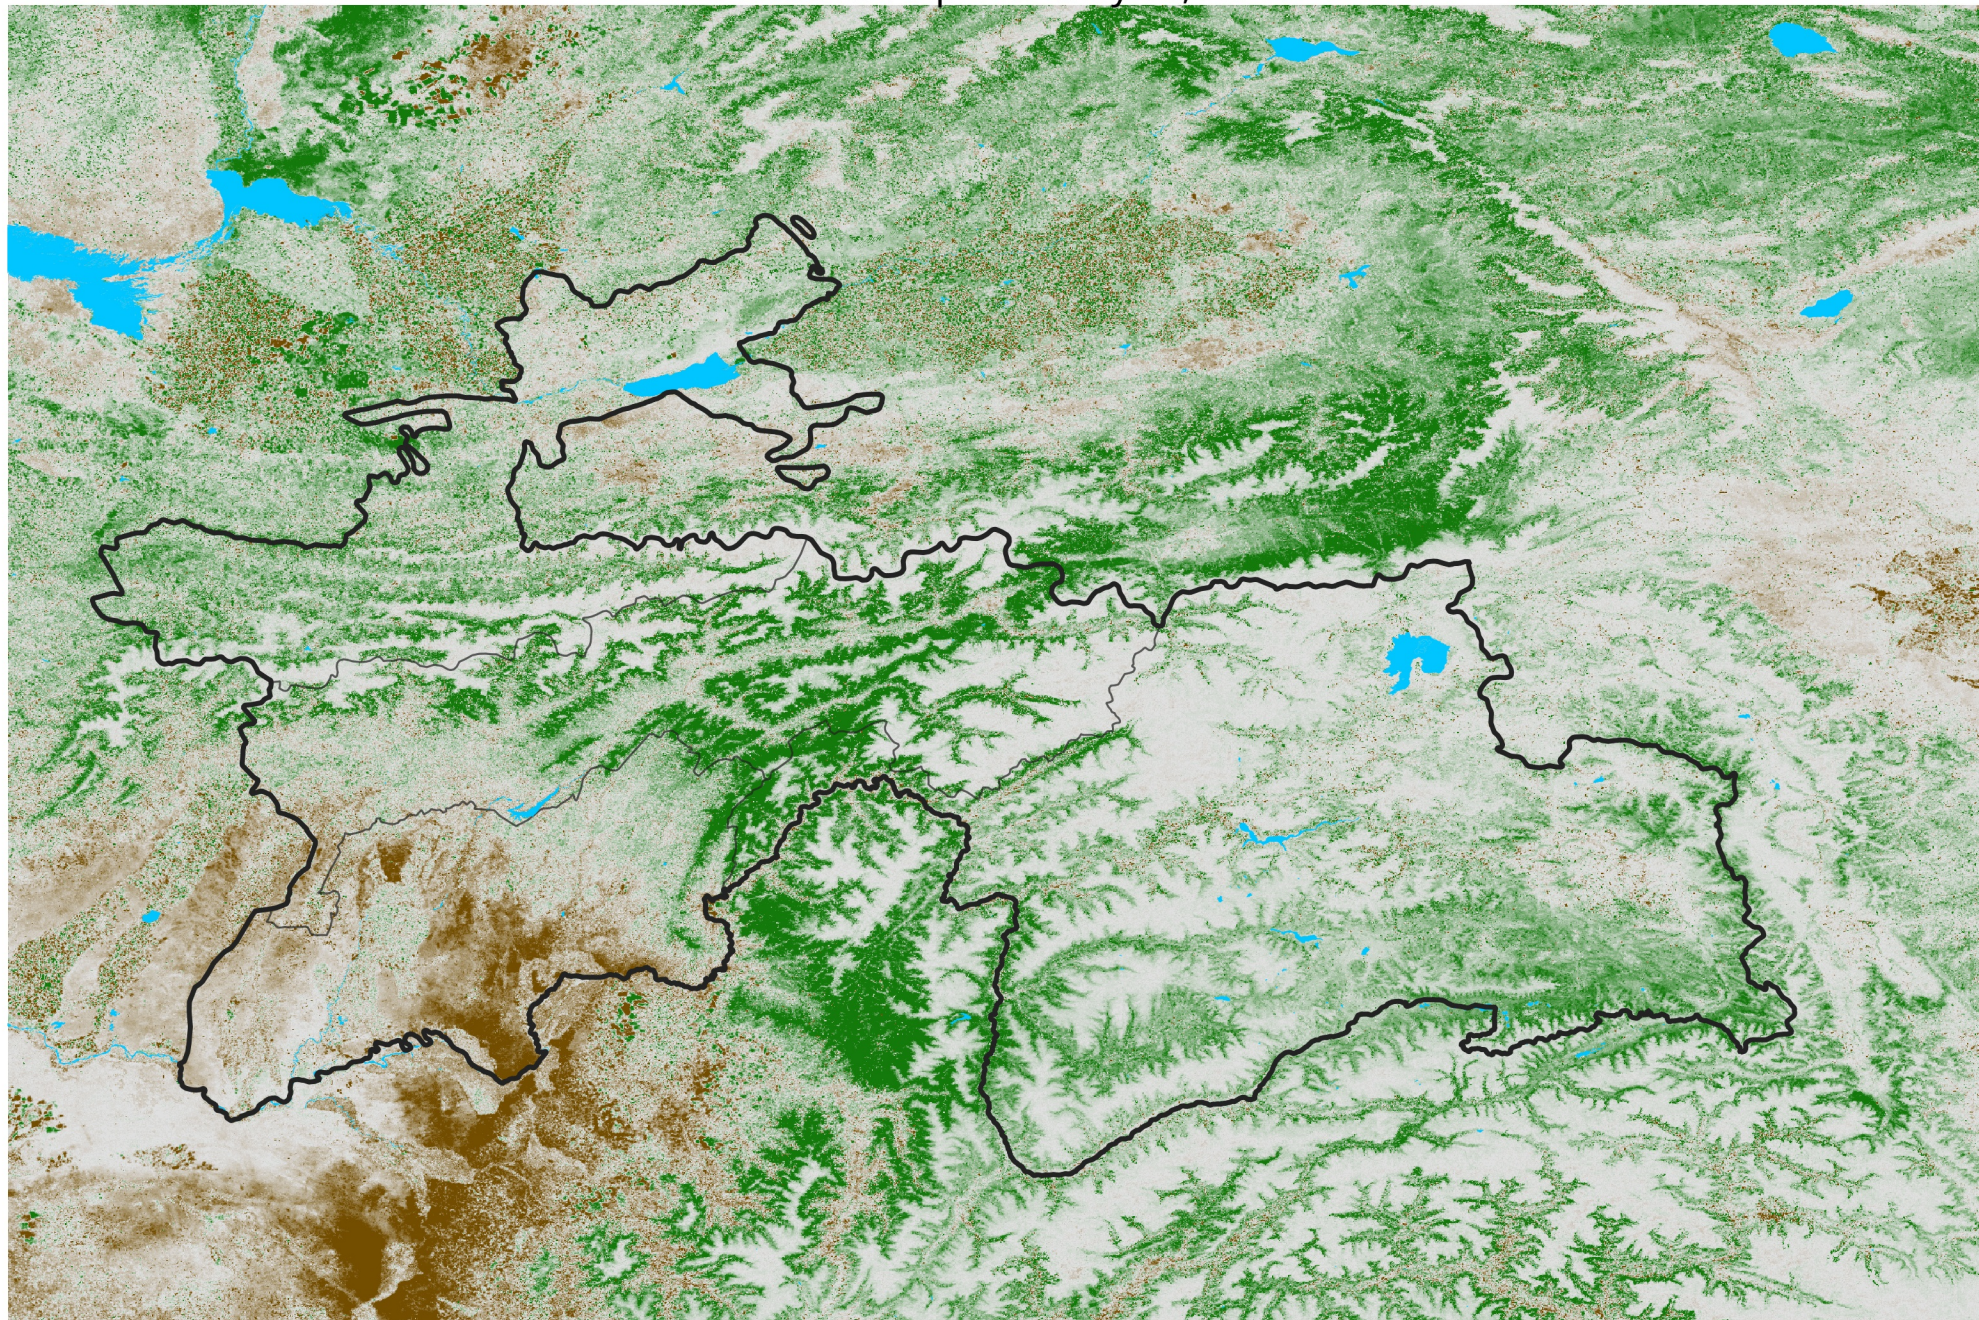

# Tajikistan NDVI Difference

2022 minus 2021

Period 25 / Apr 26 - May 05, 2022

## NDVI Difference

< -0.3   -0.2   -0.1   -0.05   0.05   0.1   0.2   > 0.3

Negative

No Difference

Positive