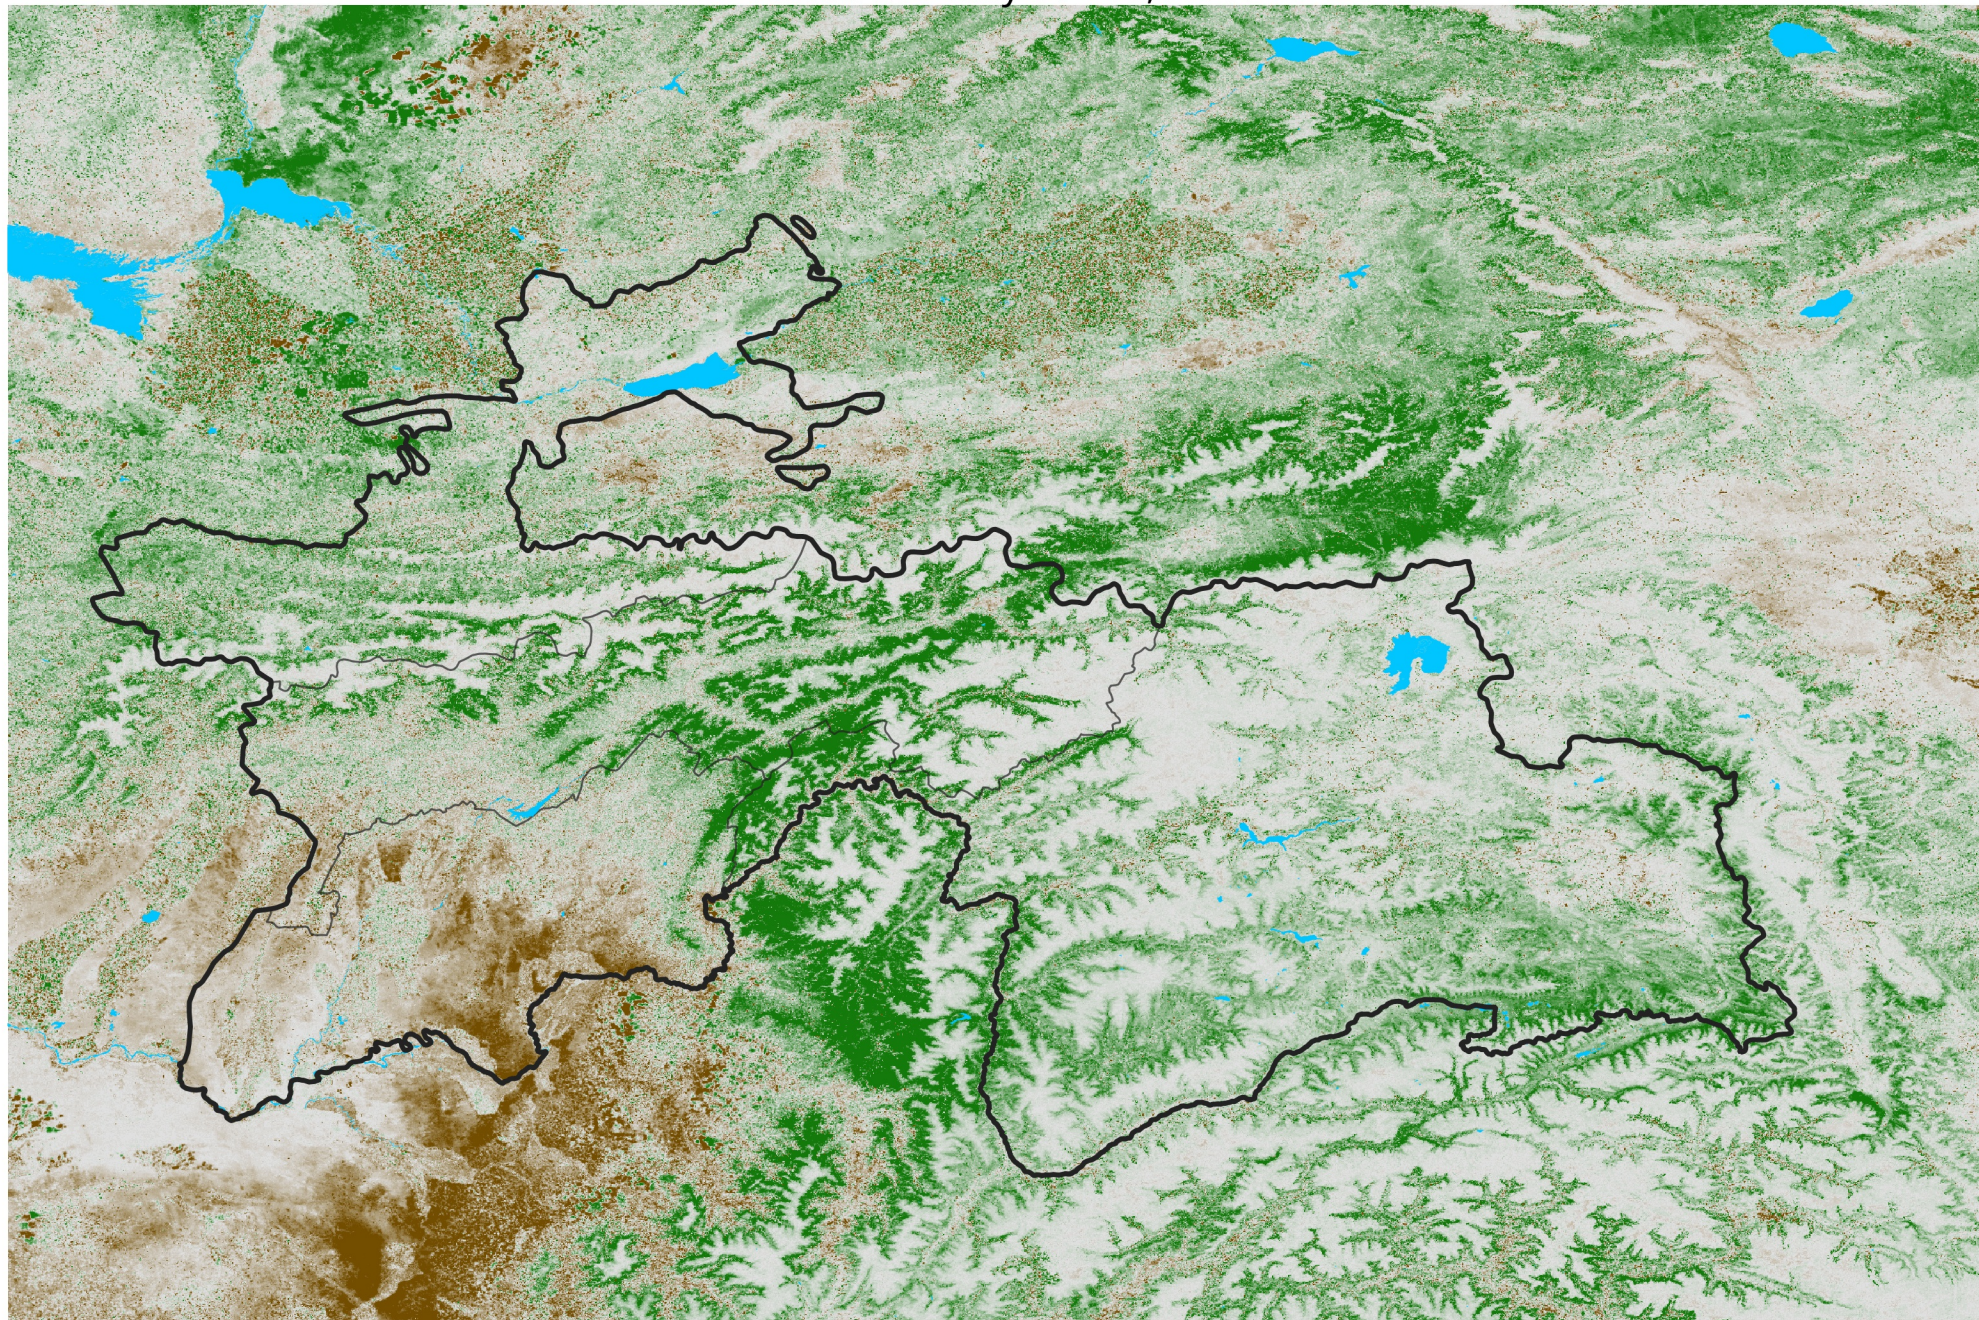

# Tajikistan NDVI Difference

2022 minus 2021

Period 26 / May 01 - 10, 2022

## NDVI Difference

< -0.3   -0.2   -0.1   -0.05   0.05   0.1   0.2   > 0.3

Negative

No Difference

Positive