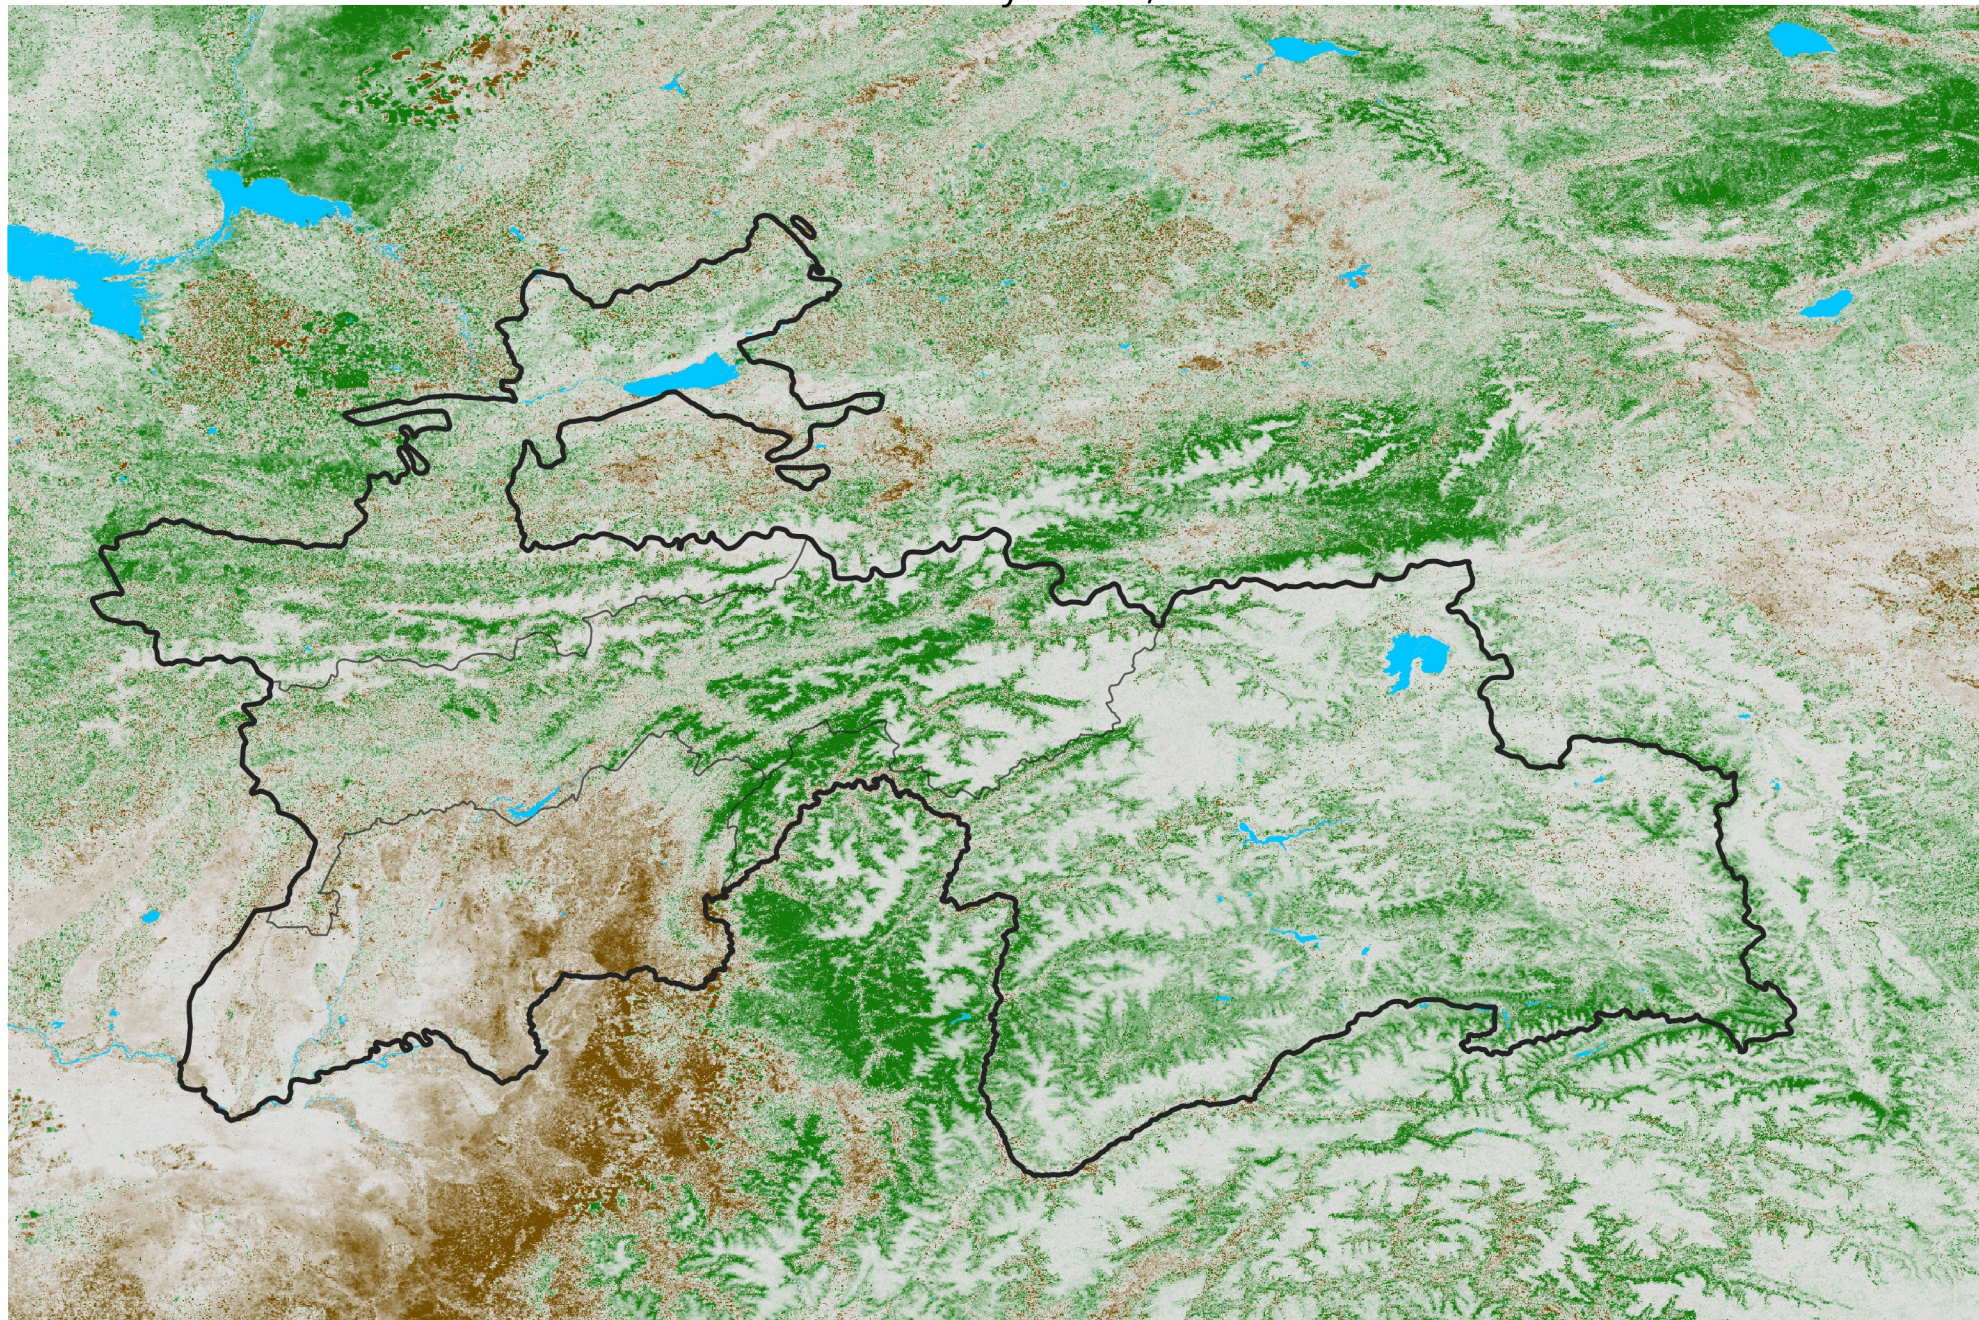

# Tajikistan NDVI Difference

2022 minus 2021

Period 29 / May 16 - 25, 2022

## NDVI Difference

< -0.3   -0.2   -0.1   -0.05   0.05   0.1   0.2   > 0.3

Negative

No Difference

Positive