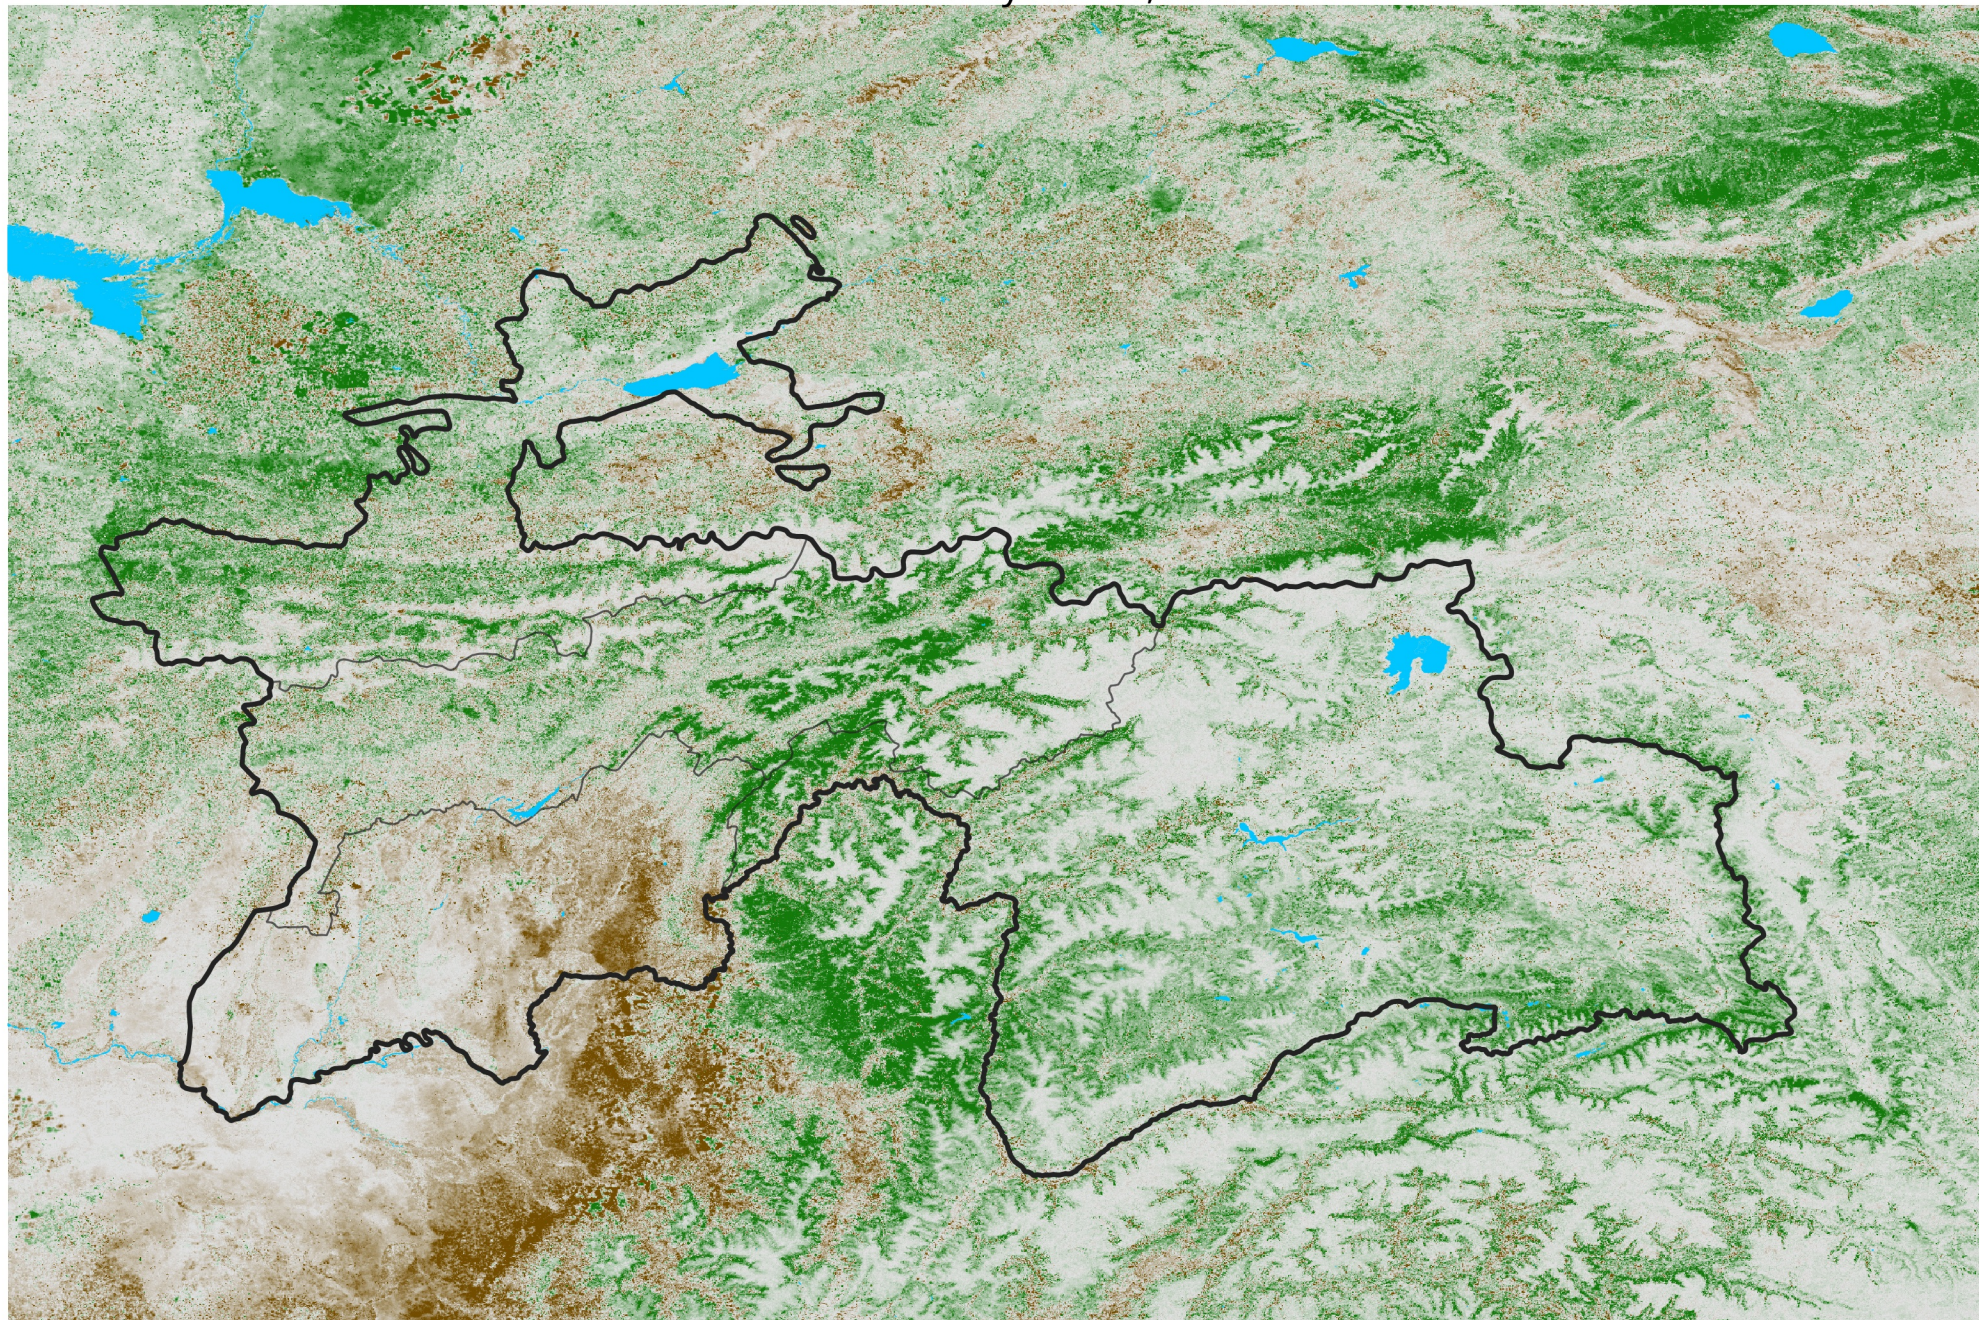

Tajikistan NDVI Difference

2022 minus 2021

Period 30 / May 21 - 31, 2022

NDVI Difference

< -0.3 -0.2 -0.1 -0.05 0.05 0.1 0.2 > 0.3

Negative

No Difference

Positive