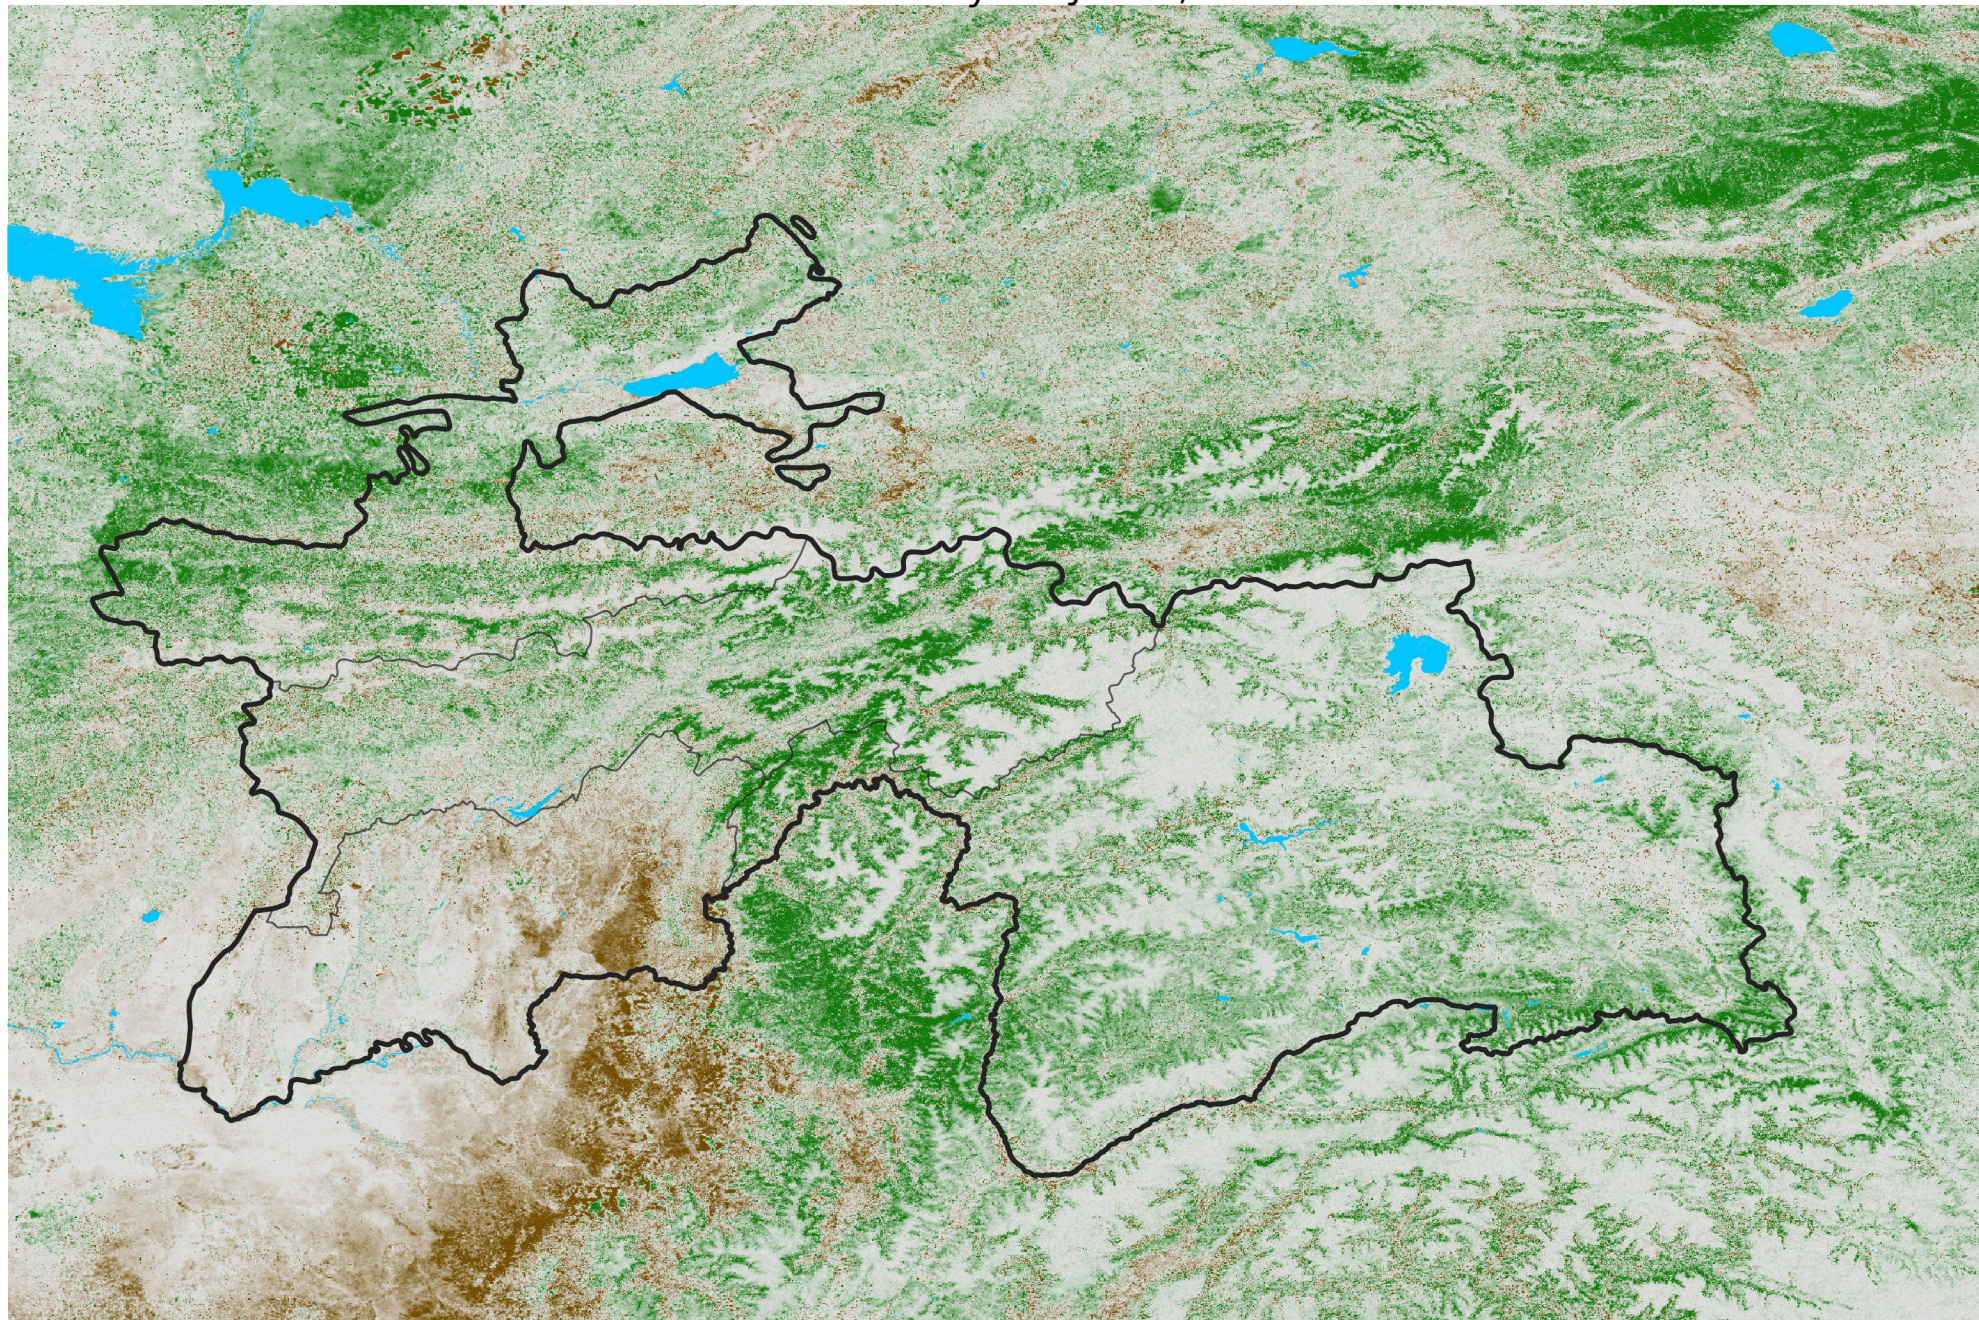

# Tajikistan NDVI Difference

2022 minus 2021

Period 31 / May 26 - Jun 05, 2022

## NDVI Difference

< -0.3   -0.2   -0.1   -0.05   0.05   0.1   0.2   > 0.3

Negative

No Difference

Positive