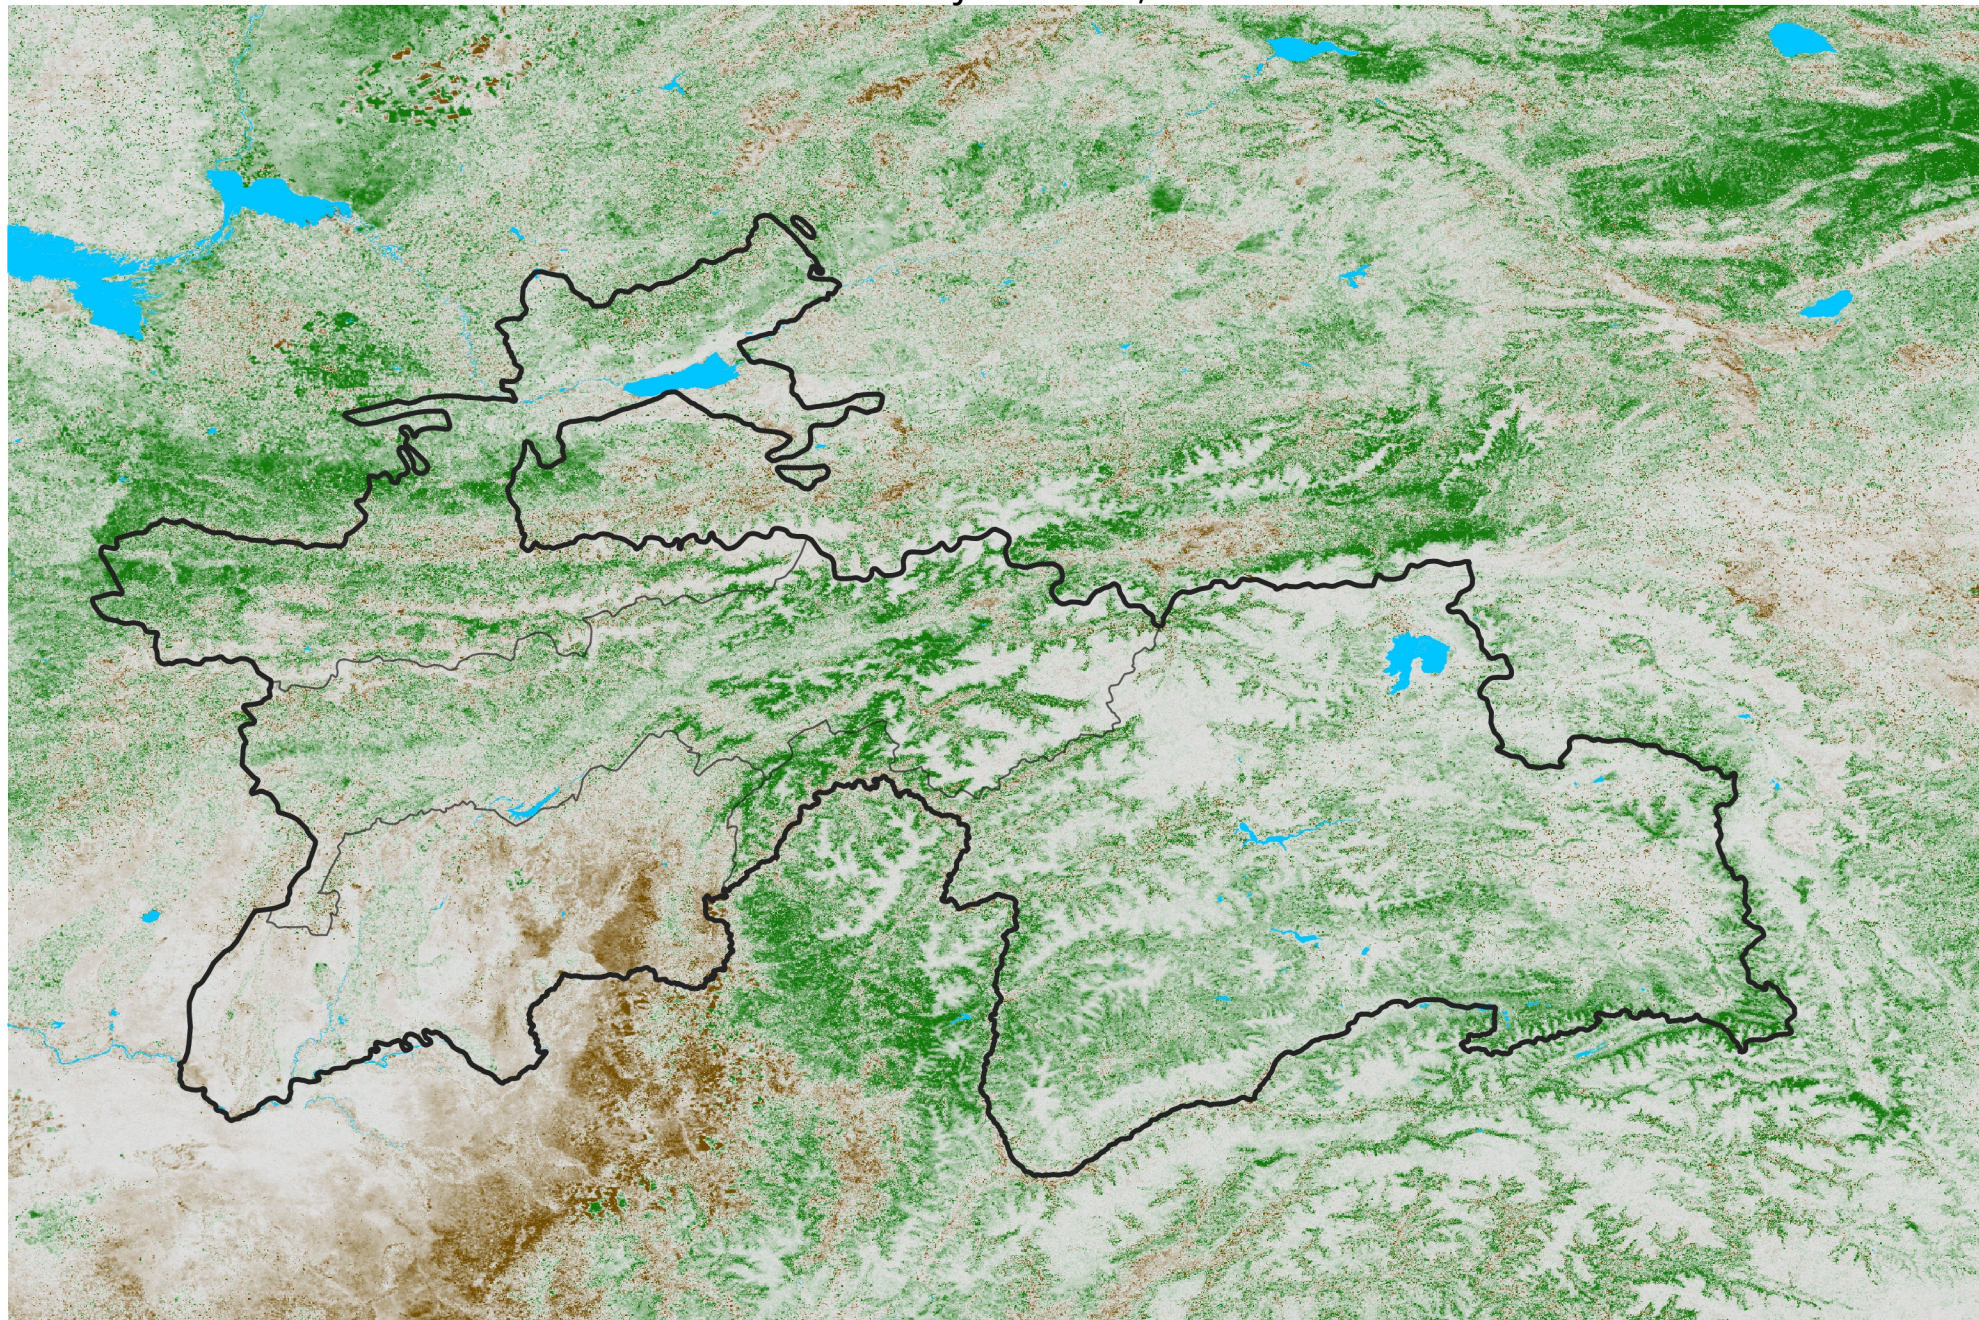

# Tajikistan NDVI Difference

2022 minus 2021

Period 32 / Jun 01 - 10, 2022

## NDVI Difference

< -0.3   -0.2   -0.1   -0.05   0.05   0.1   0.2   > 0.3

Negative

No Difference

Positive