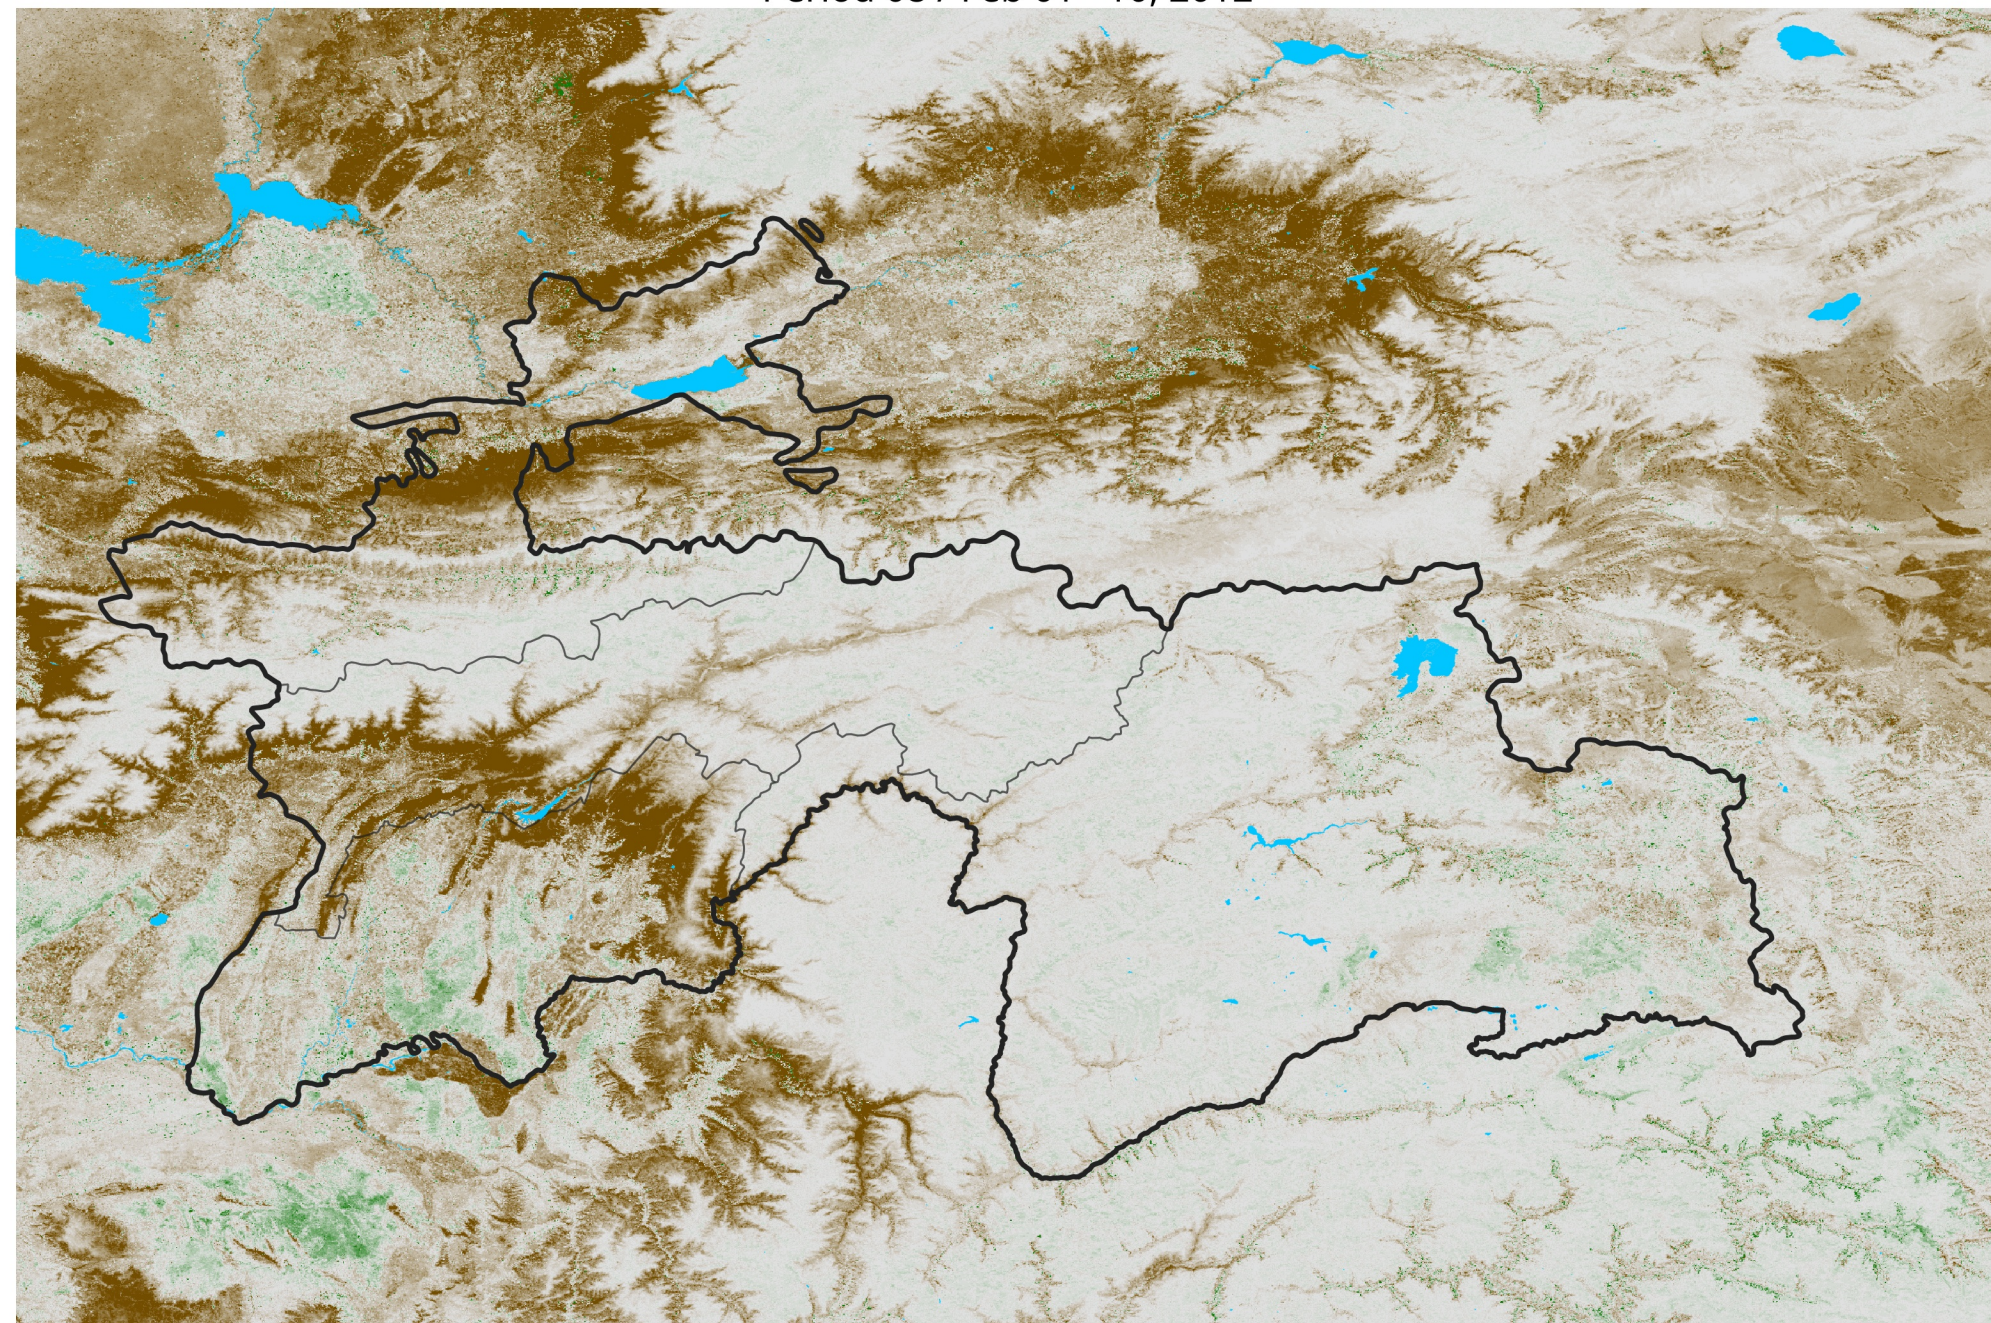

Tajikistan NDVI Anomaly

2012 minus Mean (2012 - 2021)

Period 08 / Feb 01 - 10, 2012

NDVI Anomaly

< -0.3 -0.2 -0.1 -0.05 0.05 0.1 0.2 > 0.3

Negative

No Difference

Positive