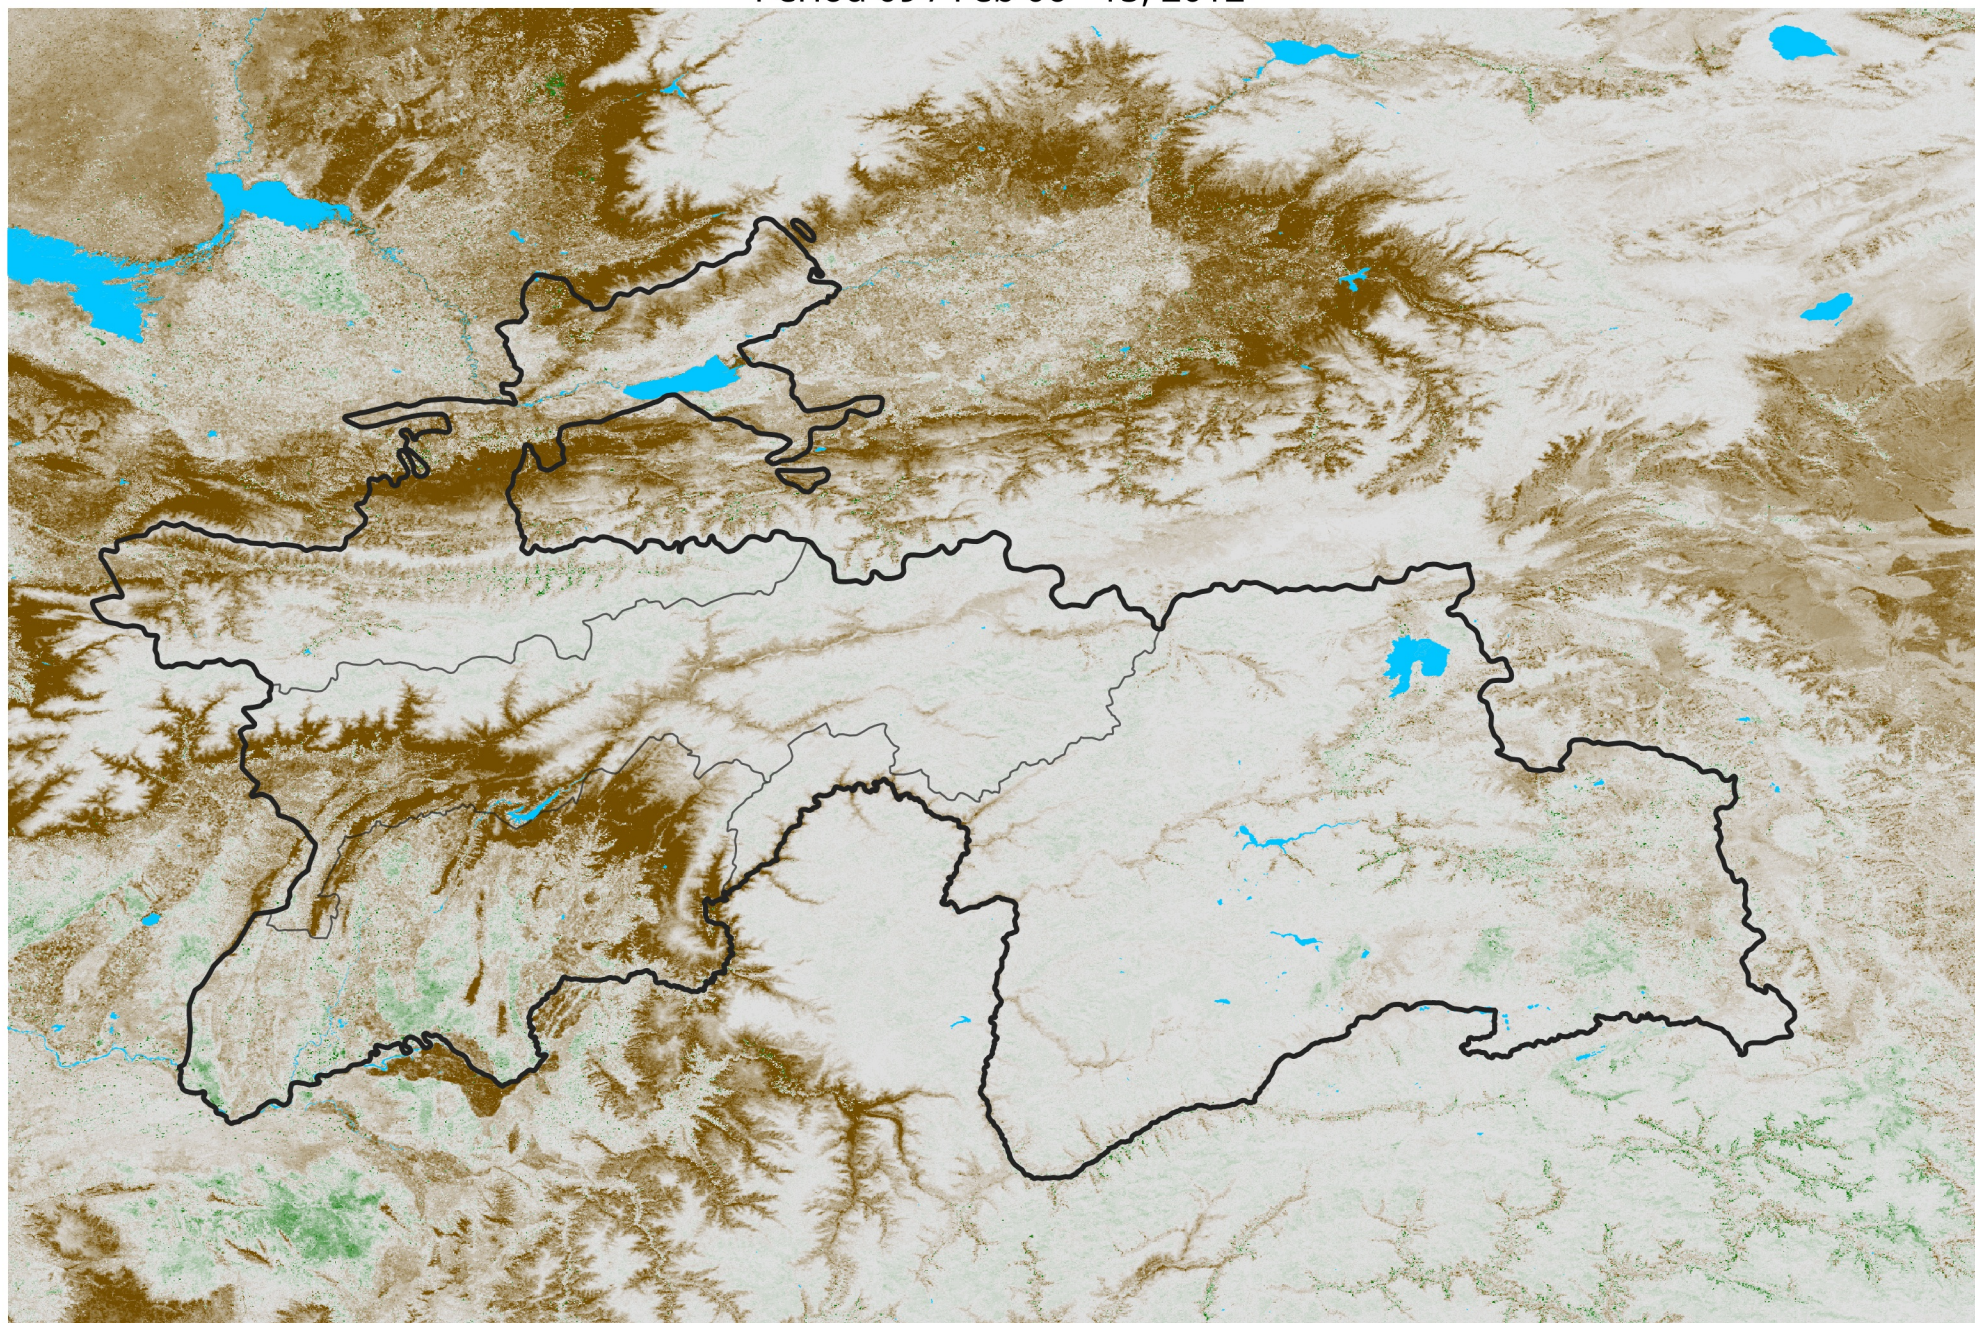

Tajikistan NDVI Anomaly

2012 minus Mean (2012 - 2021)

Period 09 / Feb 06 - 15, 2012

NDVI Anomaly

< -0.3 -0.2 -0.1 -0.05 0.05 0.1 0.2 > 0.3

Negative

No Difference

Positive