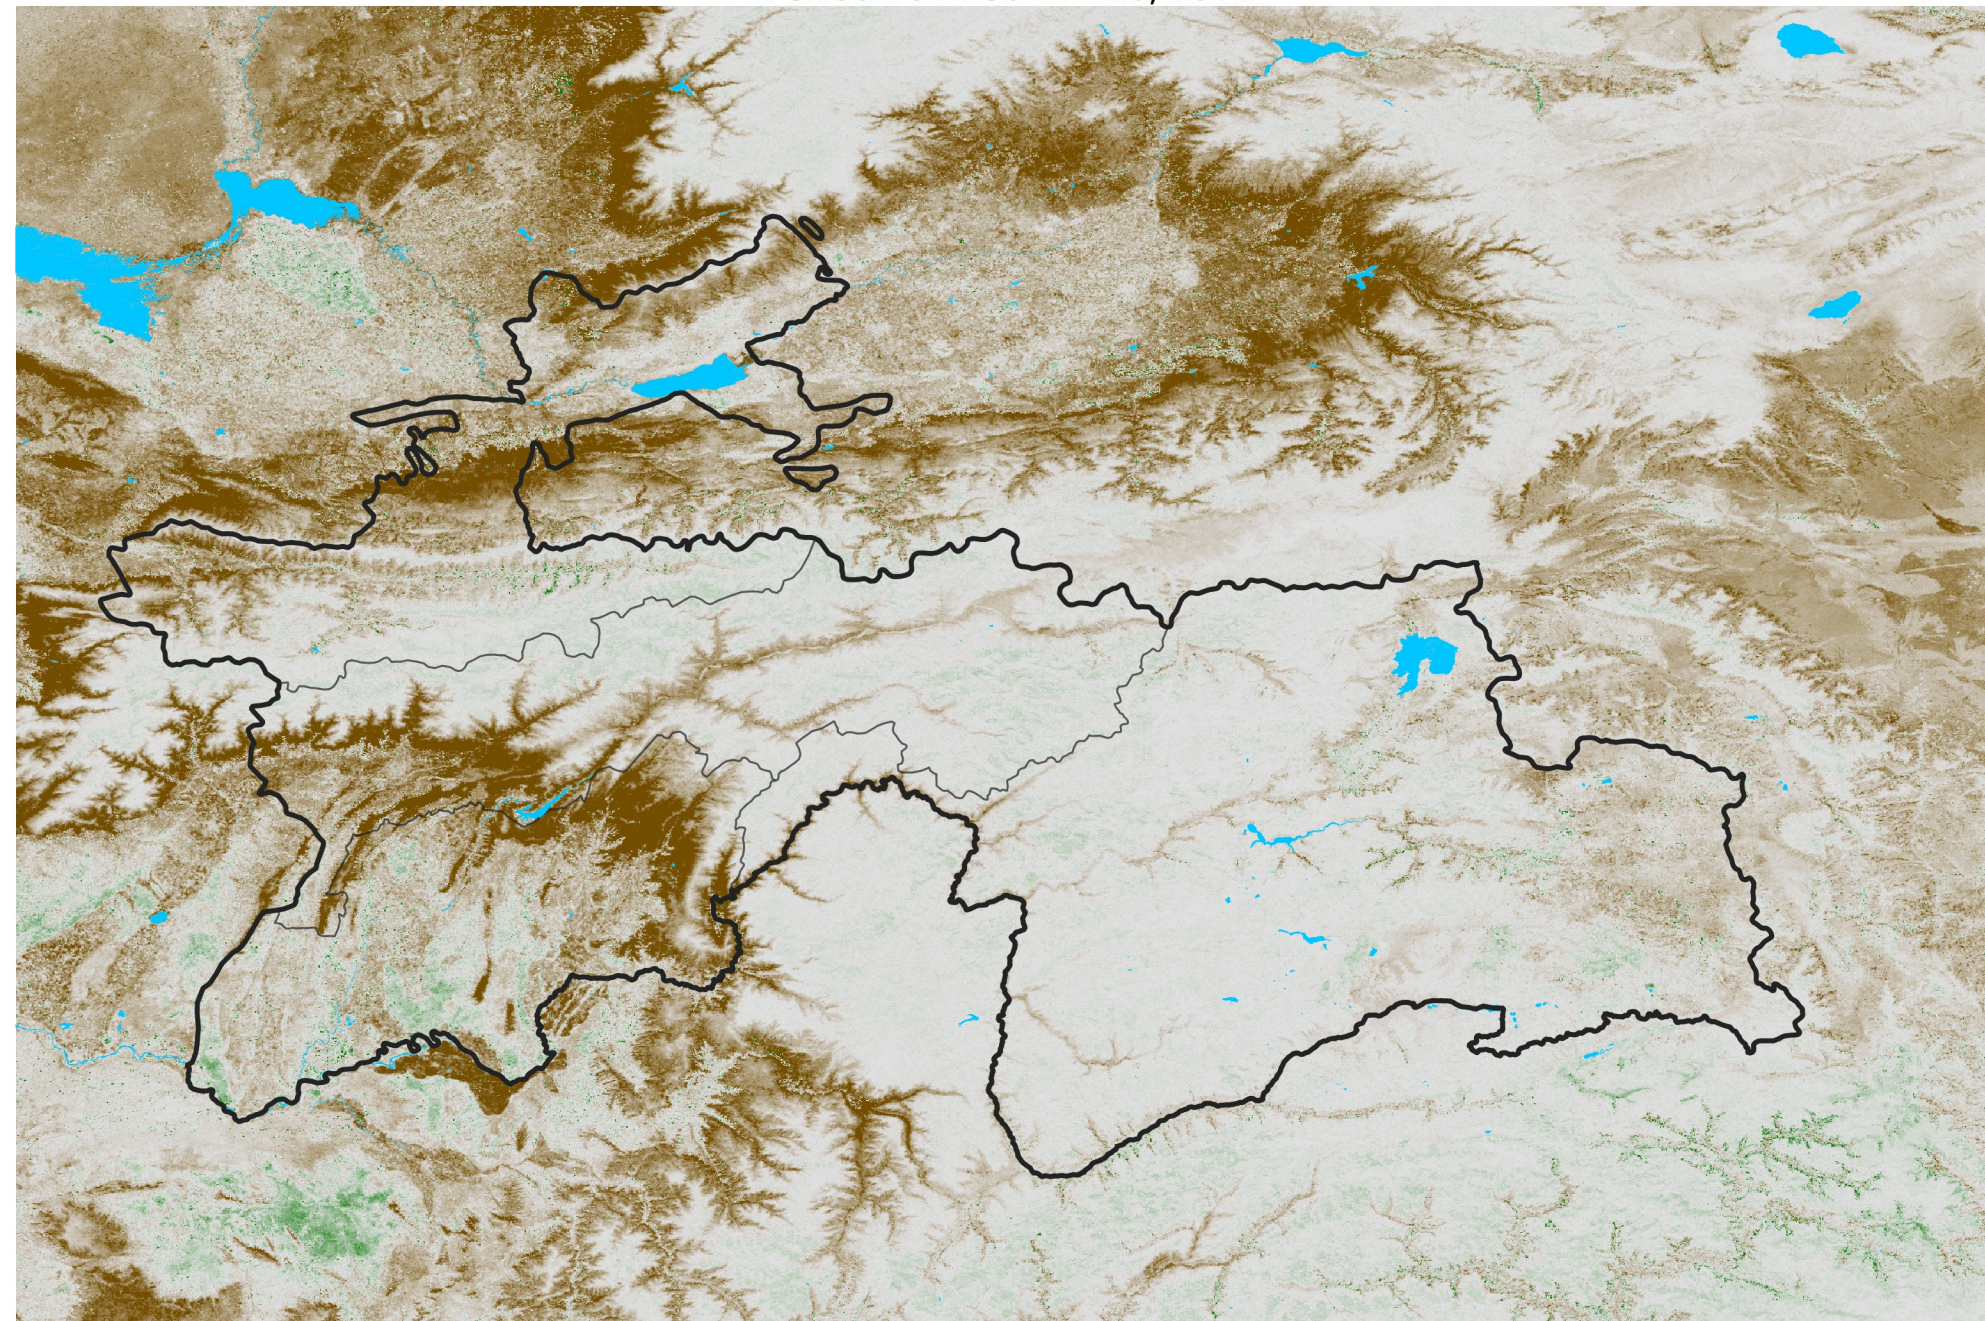

Tajikistan NDVI Anomaly

2012 minus Mean (2012 - 2021)

Period 10 / Feb 11 - 20, 2012

NDVI Anomaly

< -0.3 -0.2 -0.1 -0.05 0.05 0.1 0.2 >0.3

Negative

No Difference

Positive